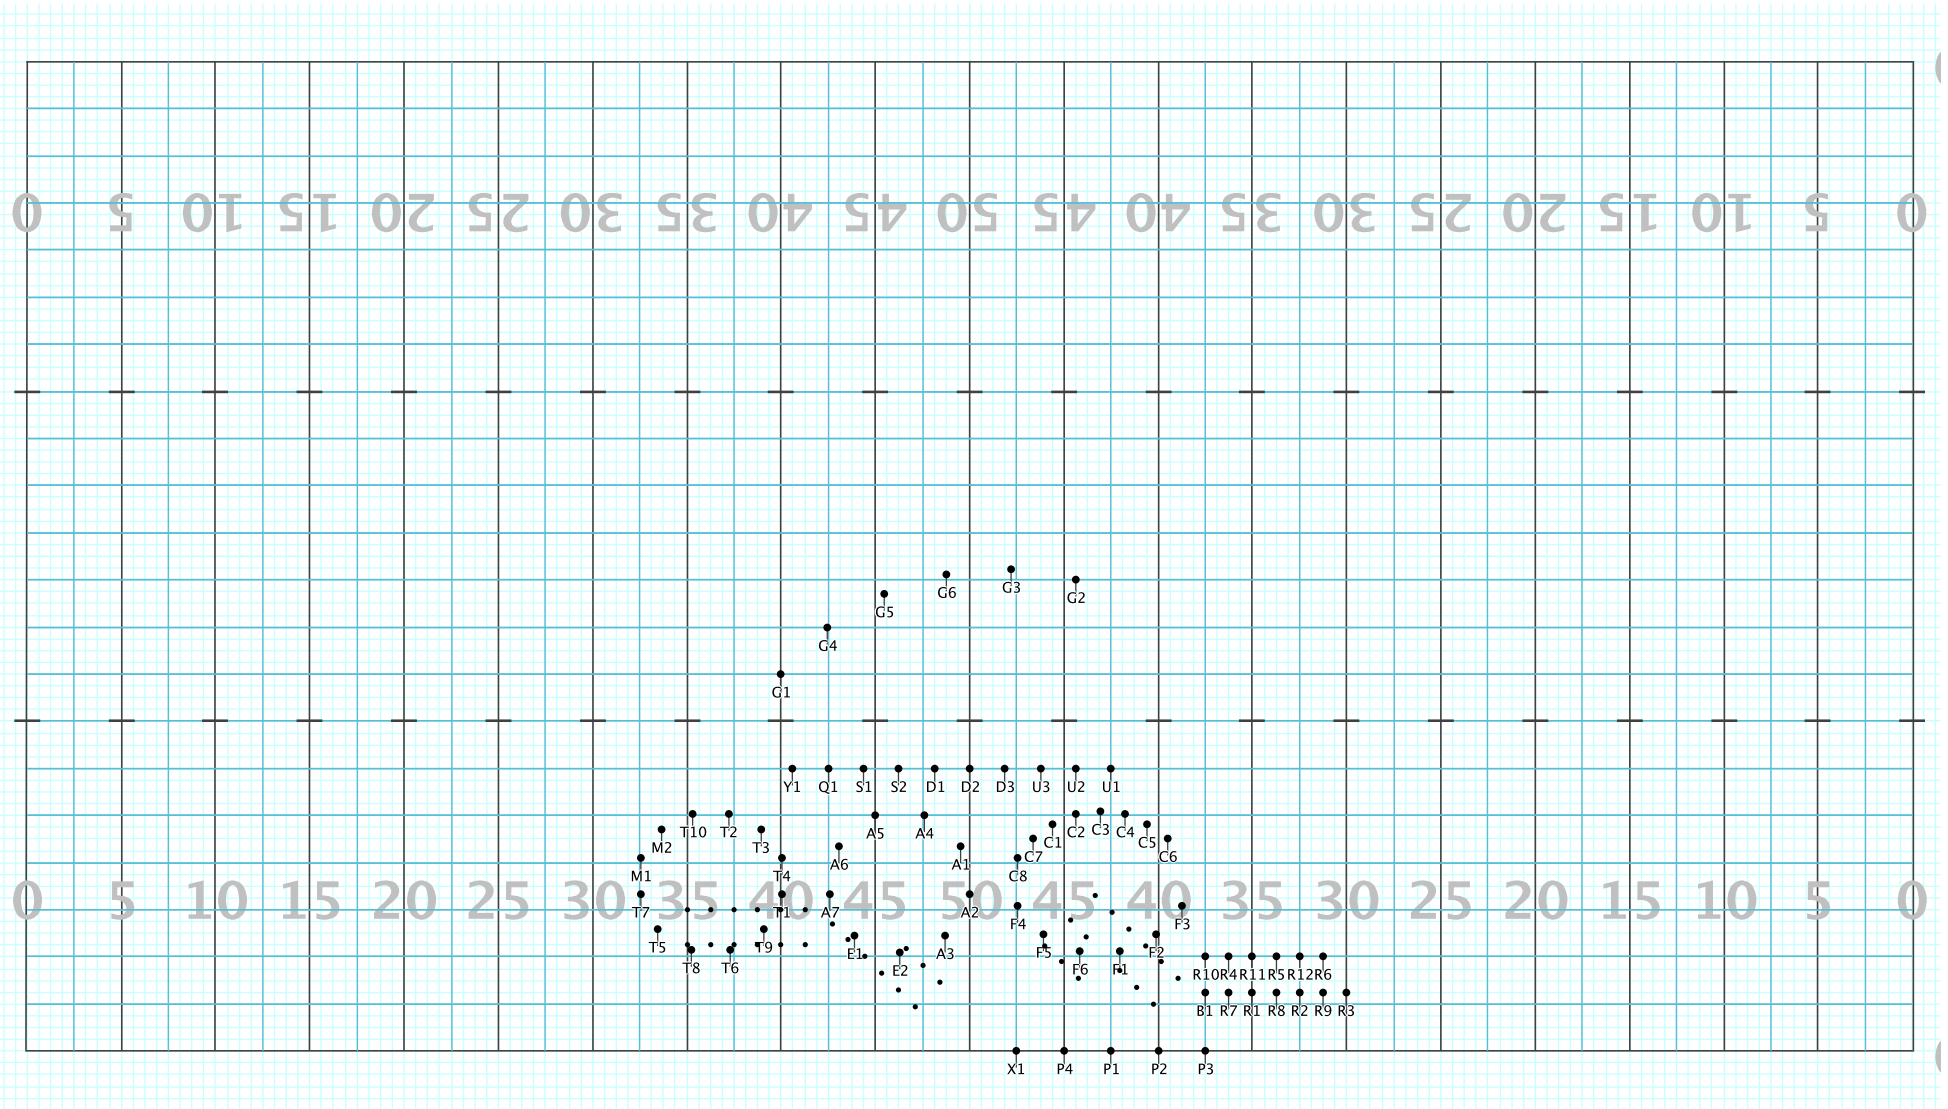

Licensed to: Christopher A Ramey
Created on Pyware 3D.

Director Viewpoint

Set #23 Counts: 8 Measures: 6-7

Ranburne MVT 2 - Paint it Black

Licensed to: Christopher A Ramey
Created on Pyware 3D.

Director Viewpoint