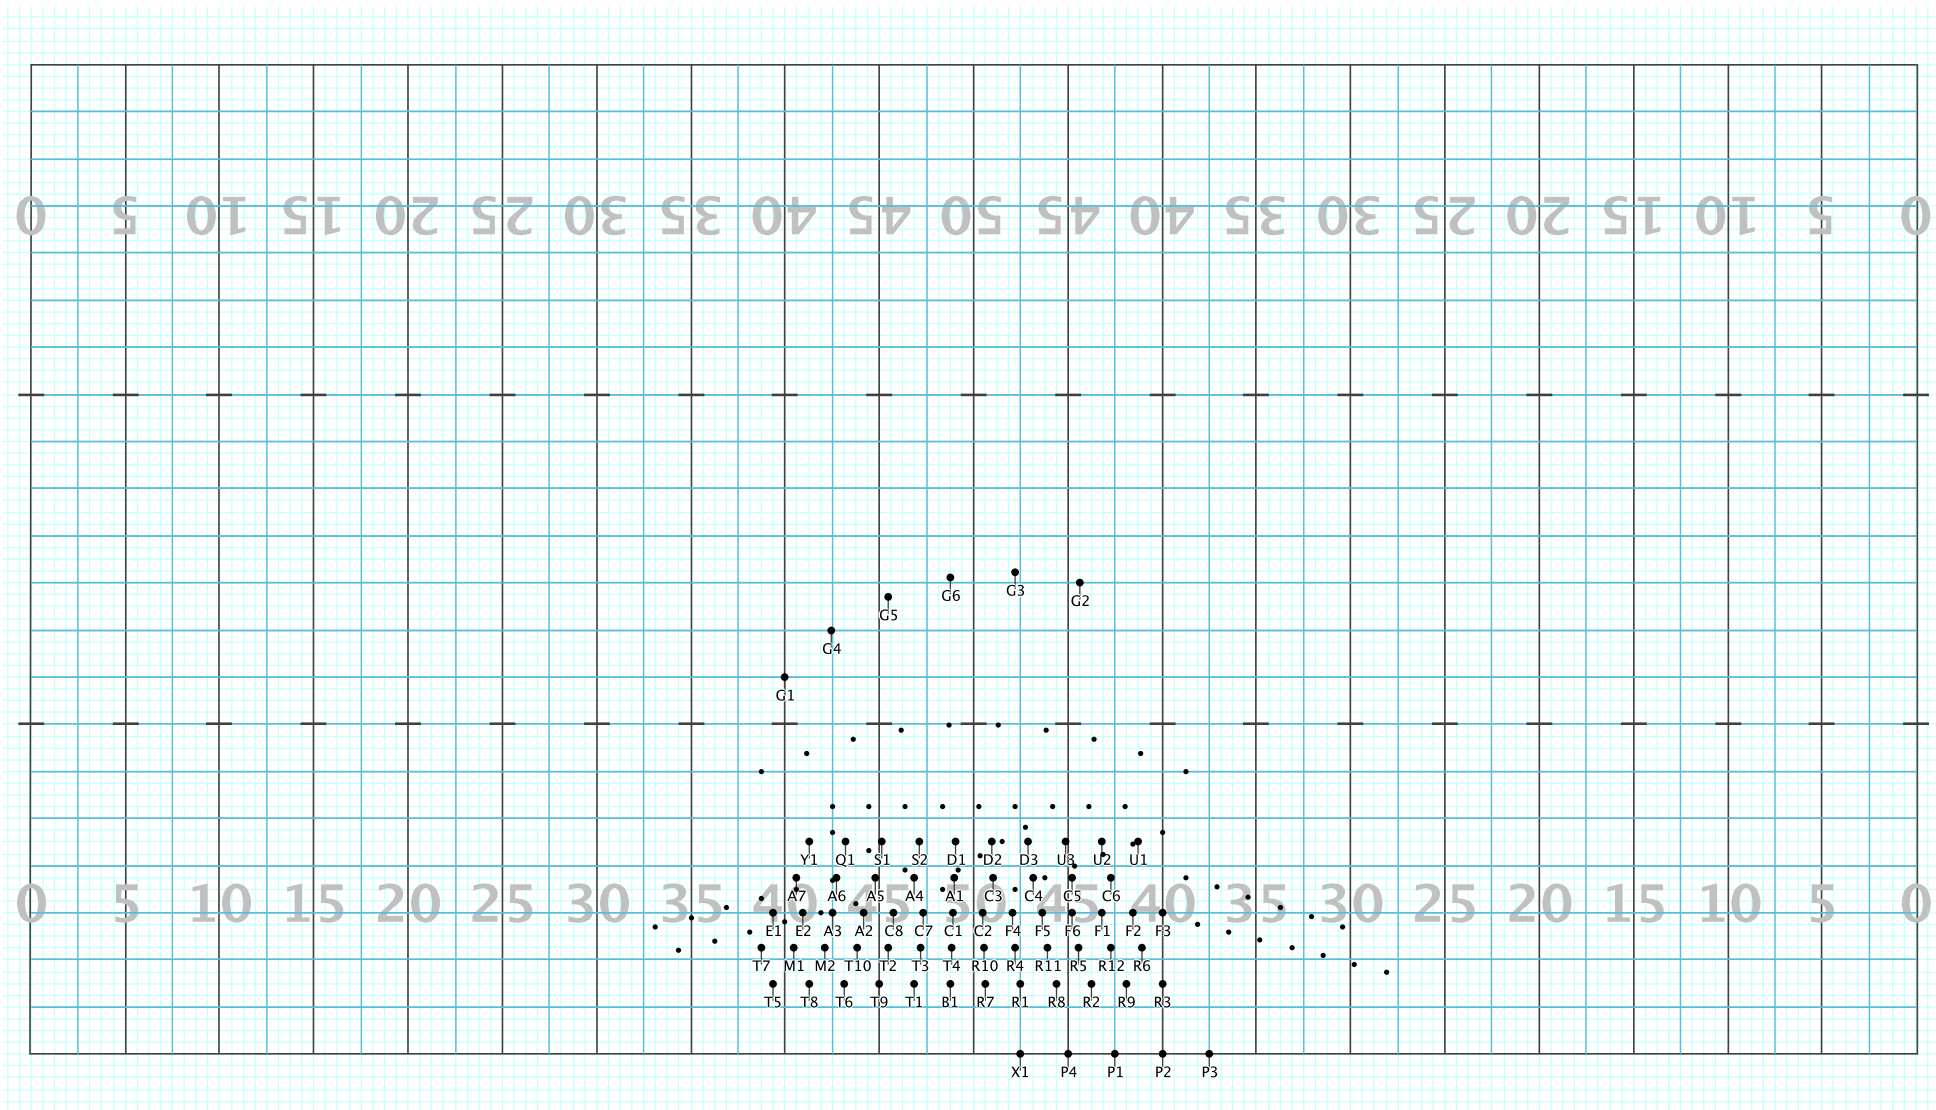

Licensed to: Christopher A Ramey
Created on Pyware 3D.

Director Viewpoint

Set #29 Counts: 32 Measures: 32-39

Ranburne MVT 2 - Paint it Black

Licensed to: Christopher A Ramey
Created on Pyware 3D.

Director Viewpoint

Set #30 Counts: 24 Measures: 40-45

Ranburne MVT 2 - Paint it Black

Licensed to: Christopher A Ramey
Created on Pyware 3D.

Director Viewpoint

Set #31 Counts: 24 Measures: 46-49