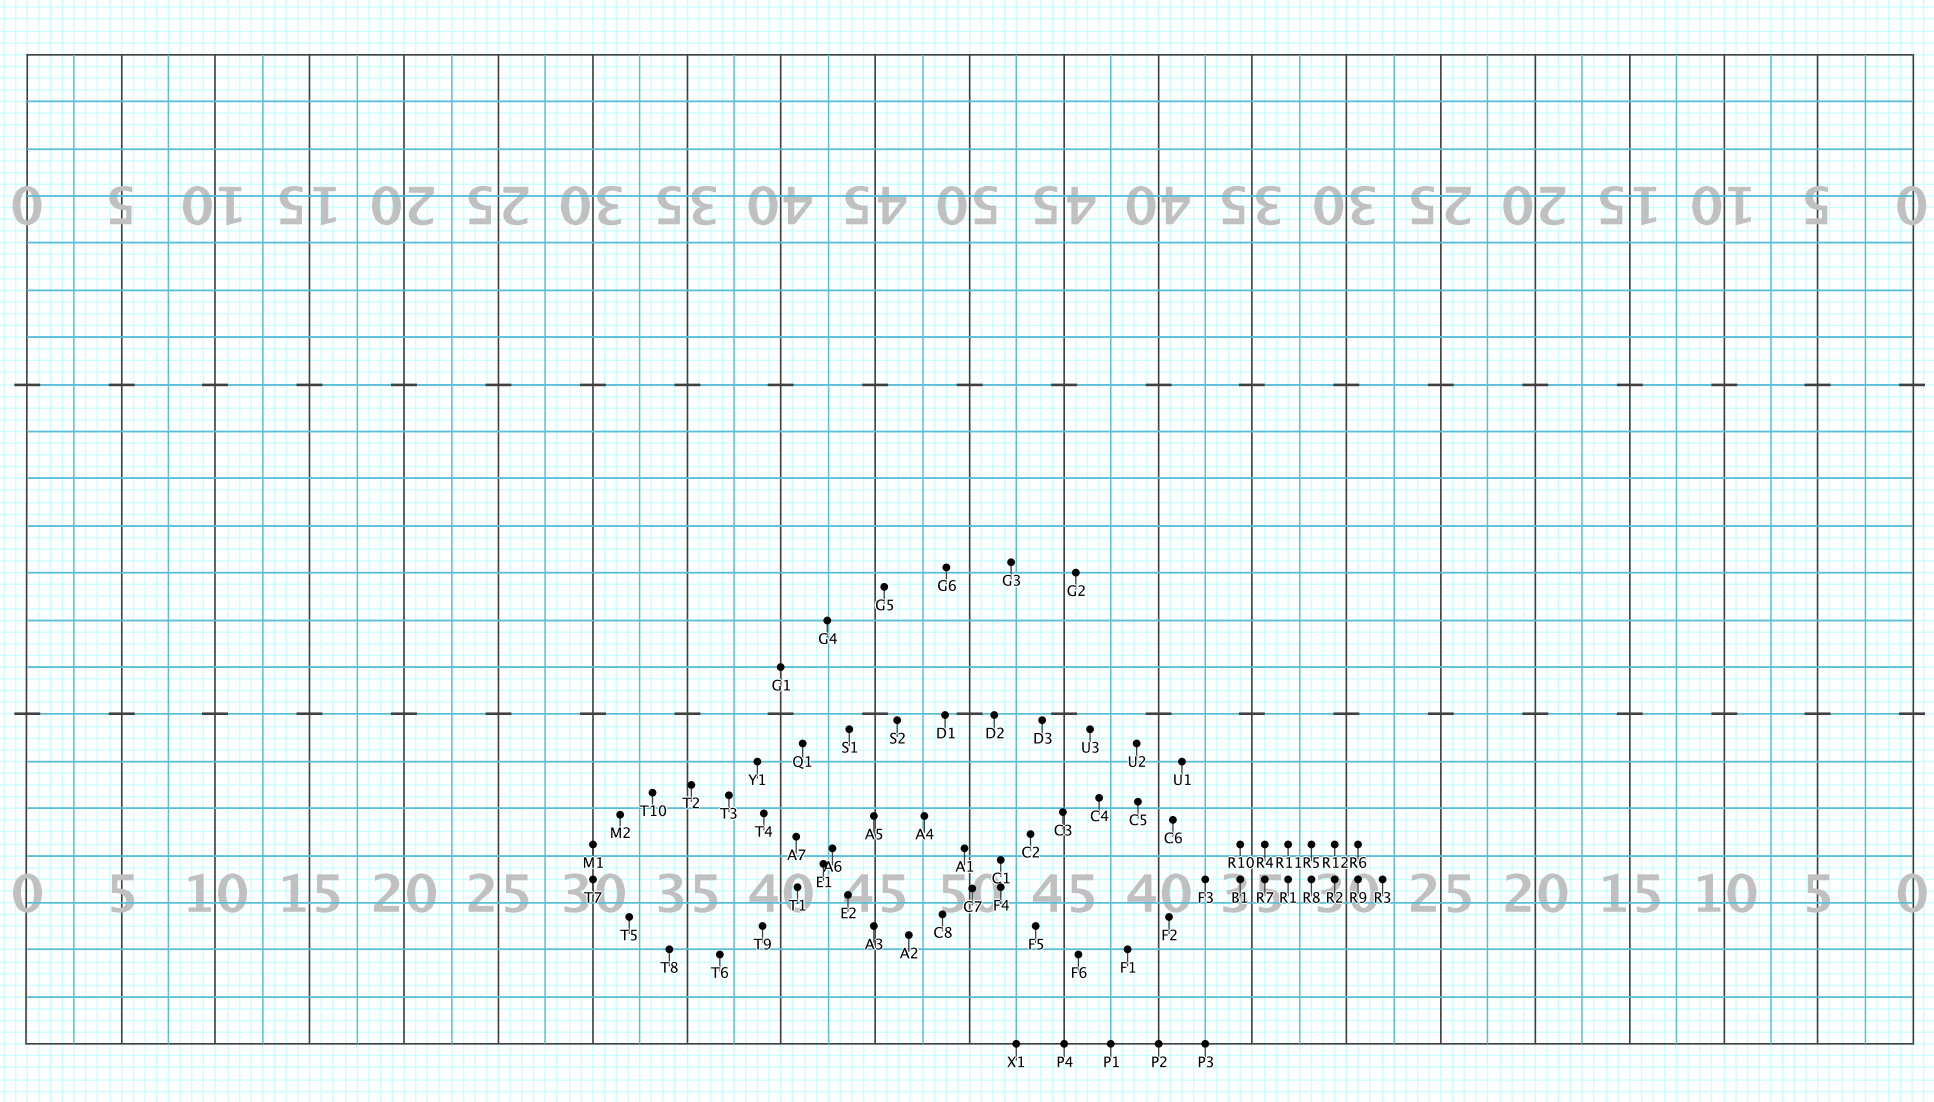

Ranburne MVT 2 - Paint it Black

Licensed to: Christopher A Ramey
Created on Pyware 3D.

Director Viewpoint

Set #26 Counts: 32 Measures: 16-23