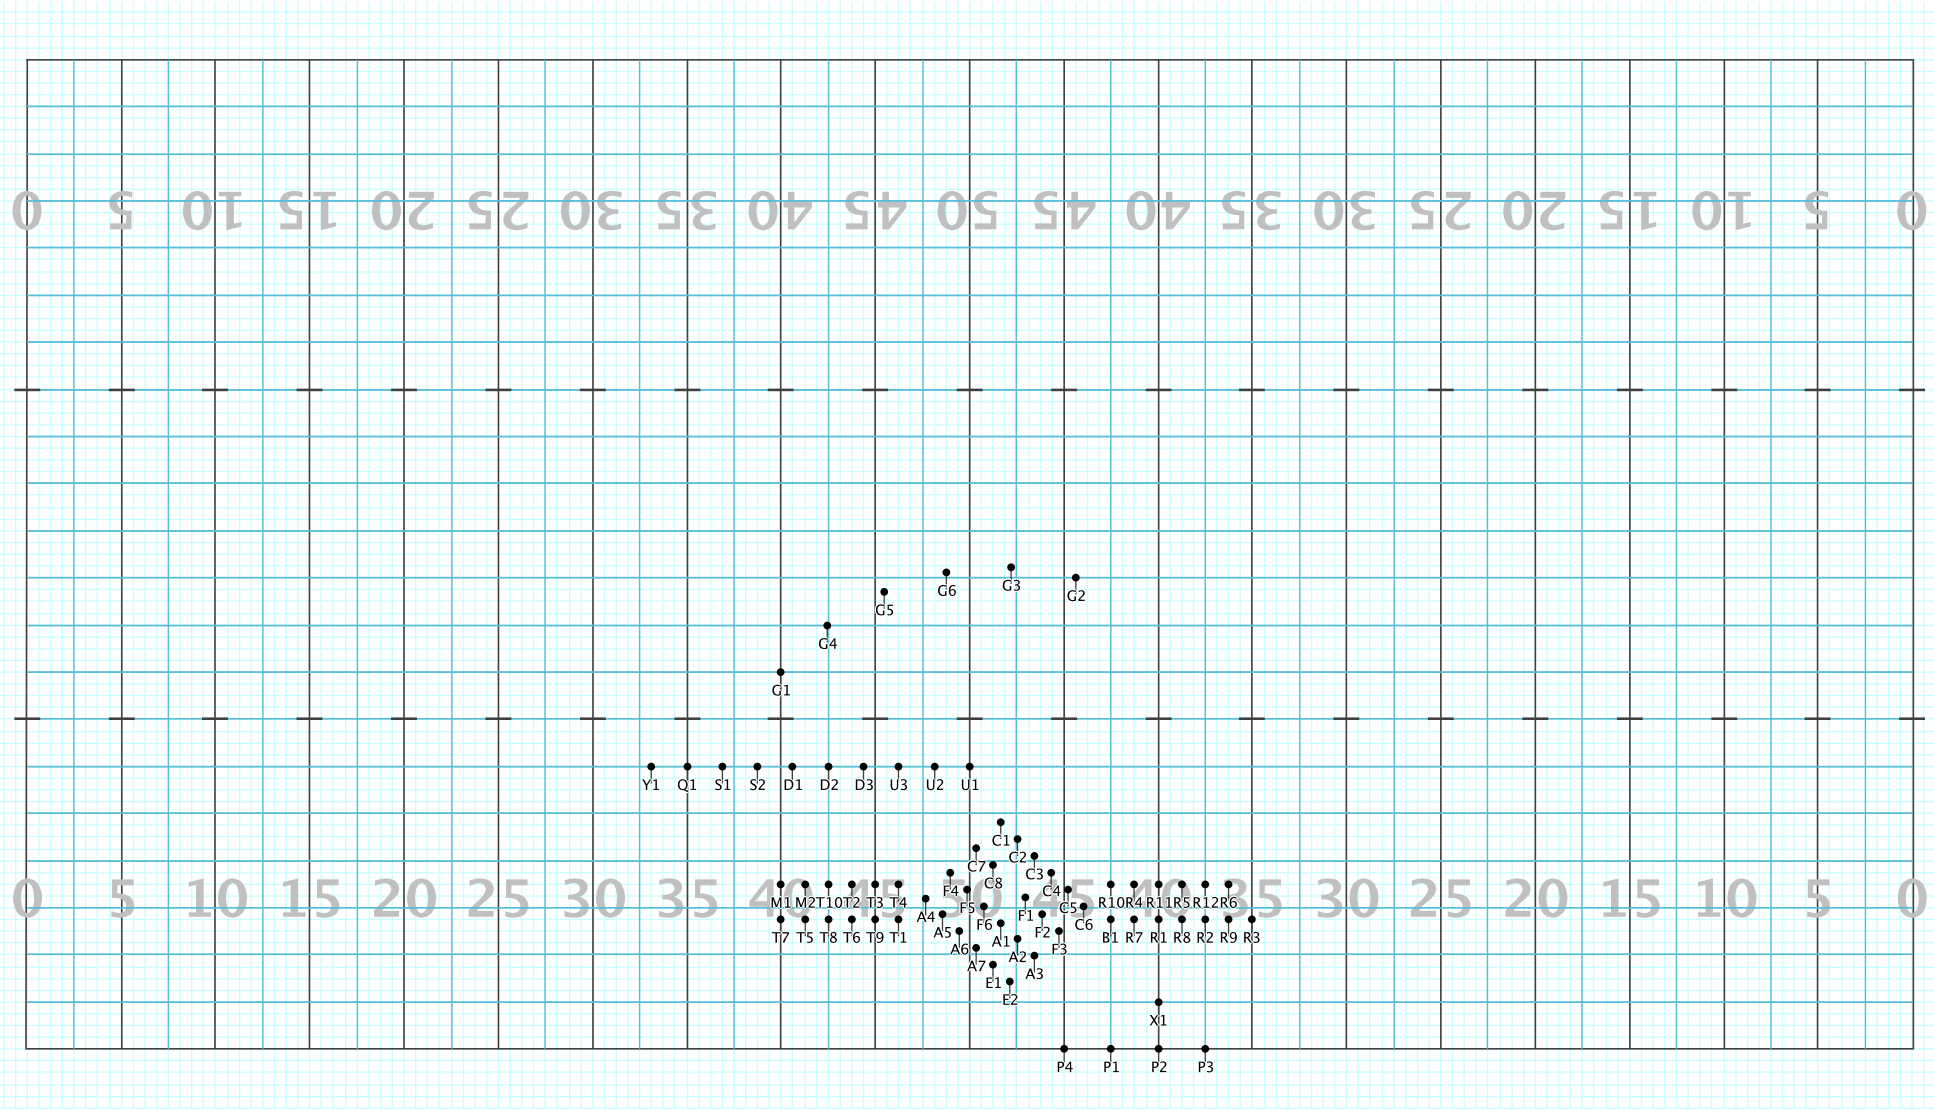

Ranburne MVT 2 - Paint it Black

Licensed to: Christopher A Ramey
Created on Pyware 3D.

Director Viewpoint

Set #20 Counts: 0 Measures: 1

Ranburne MVT 2 - Paint it Black

Licensed to: Christopher A Ramey
Created on Pyware 3D.

Director Viewpoint

Set #21 Counts: 12 Measures: 2-4

Ranburne MVT 2 - Paint it Black

Licensed to: Christopher A Ramey
Created on Pyware 3D.

Director Viewpoint

Set #22 Counts: 4 Measures: 5

Ranburne MVT 2 - Paint it Black

Licensed to: Christopher A Ramey
Created on Pyware 3D.

Director Viewpoint

Set #23 Counts: 8 Measures: 6-7

Ranburne MVT 2 - Paint it Black

Licensed to: Christopher A Ramey
Created on Pyware 3D.

Director Viewpoint