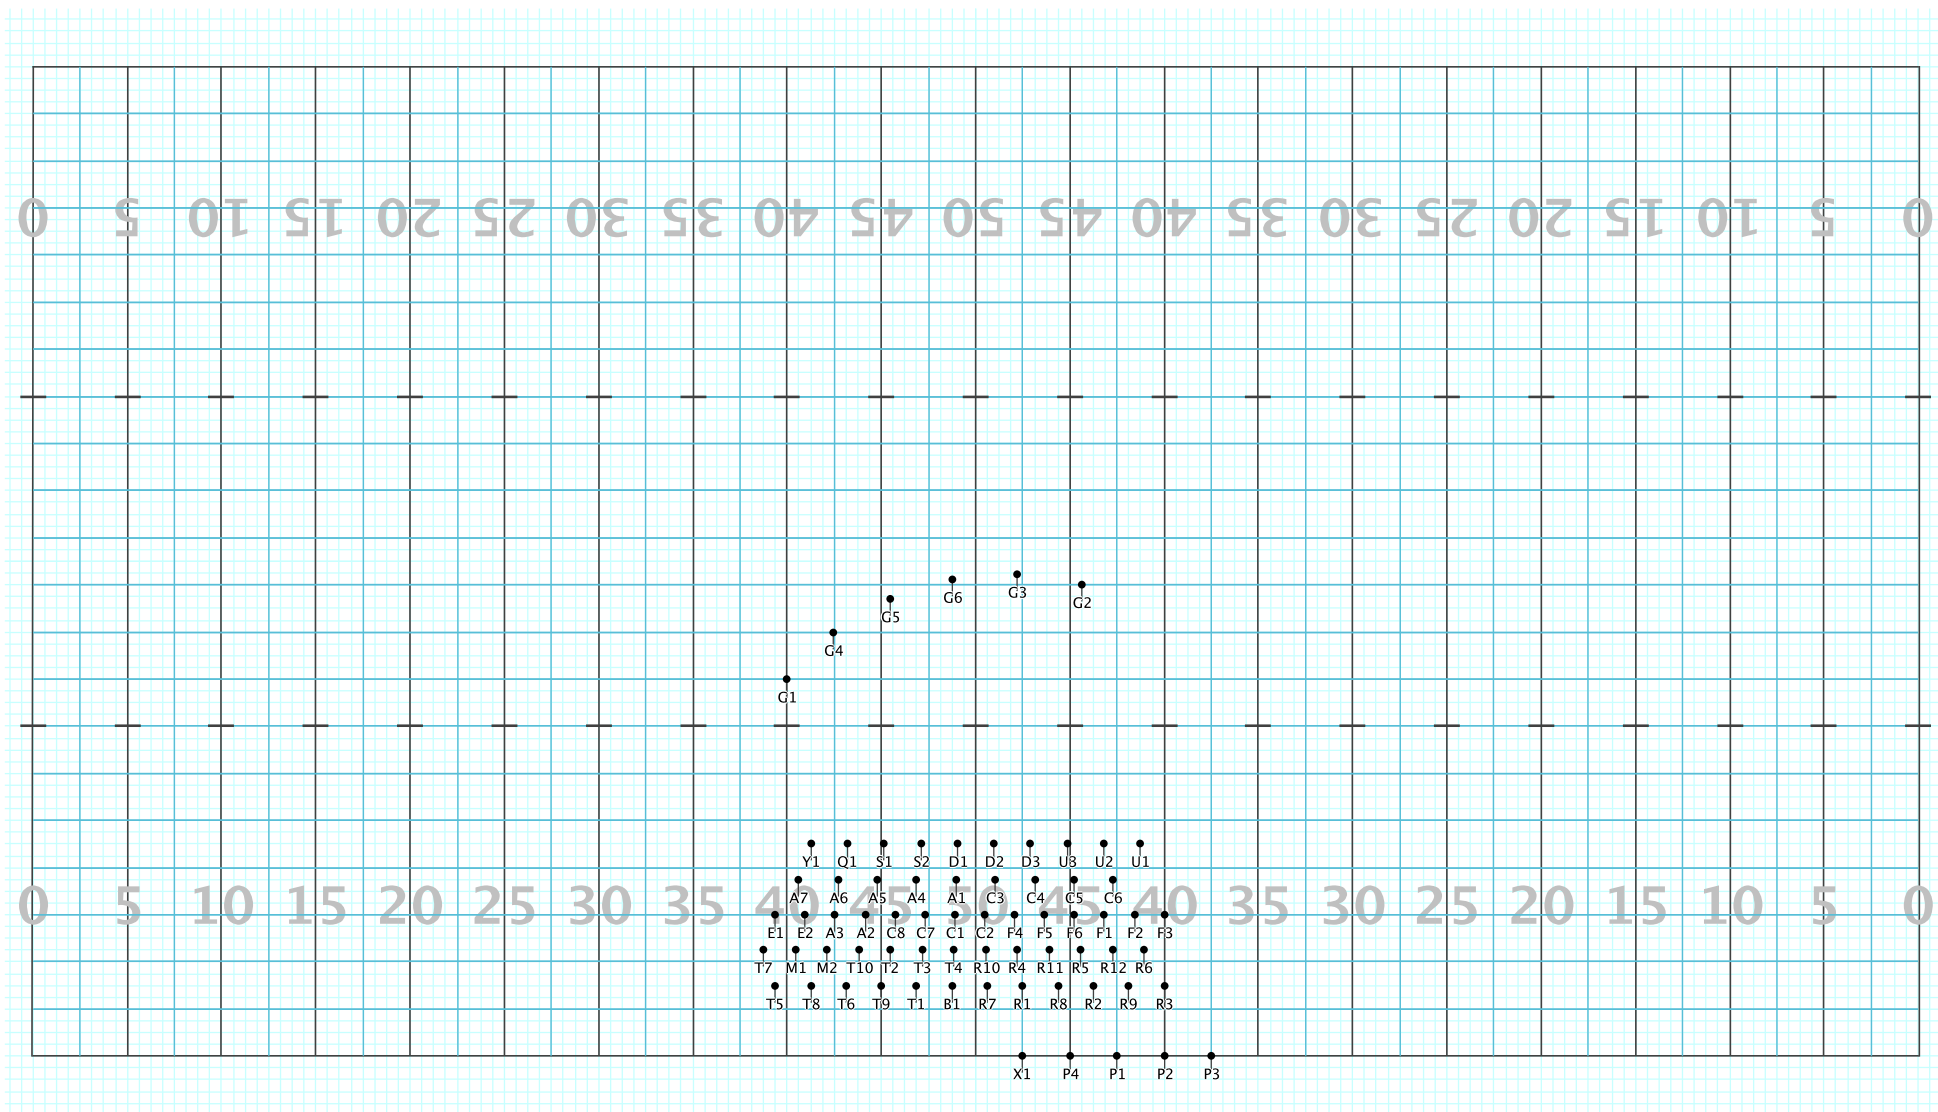

Licensed to: Christopher A Ramey
Created on Pyware 3D.

Director Viewpoint

Set #29 Counts: 32 Measures: 32-39

Ranburne MVT 2 - Paint it Black

Licensed to: Christopher A Ramey
Created on Pyware 3D.

Director Viewpoint

Set #30 Counts: 24 Measures: 40-45

Ranburne MVT 2 - Paint it Black

Licensed to: Christopher A Ramey
Created on Pyware 3D.

Director Viewpoint

Set #31 Counts: 24 Measures: 46-49