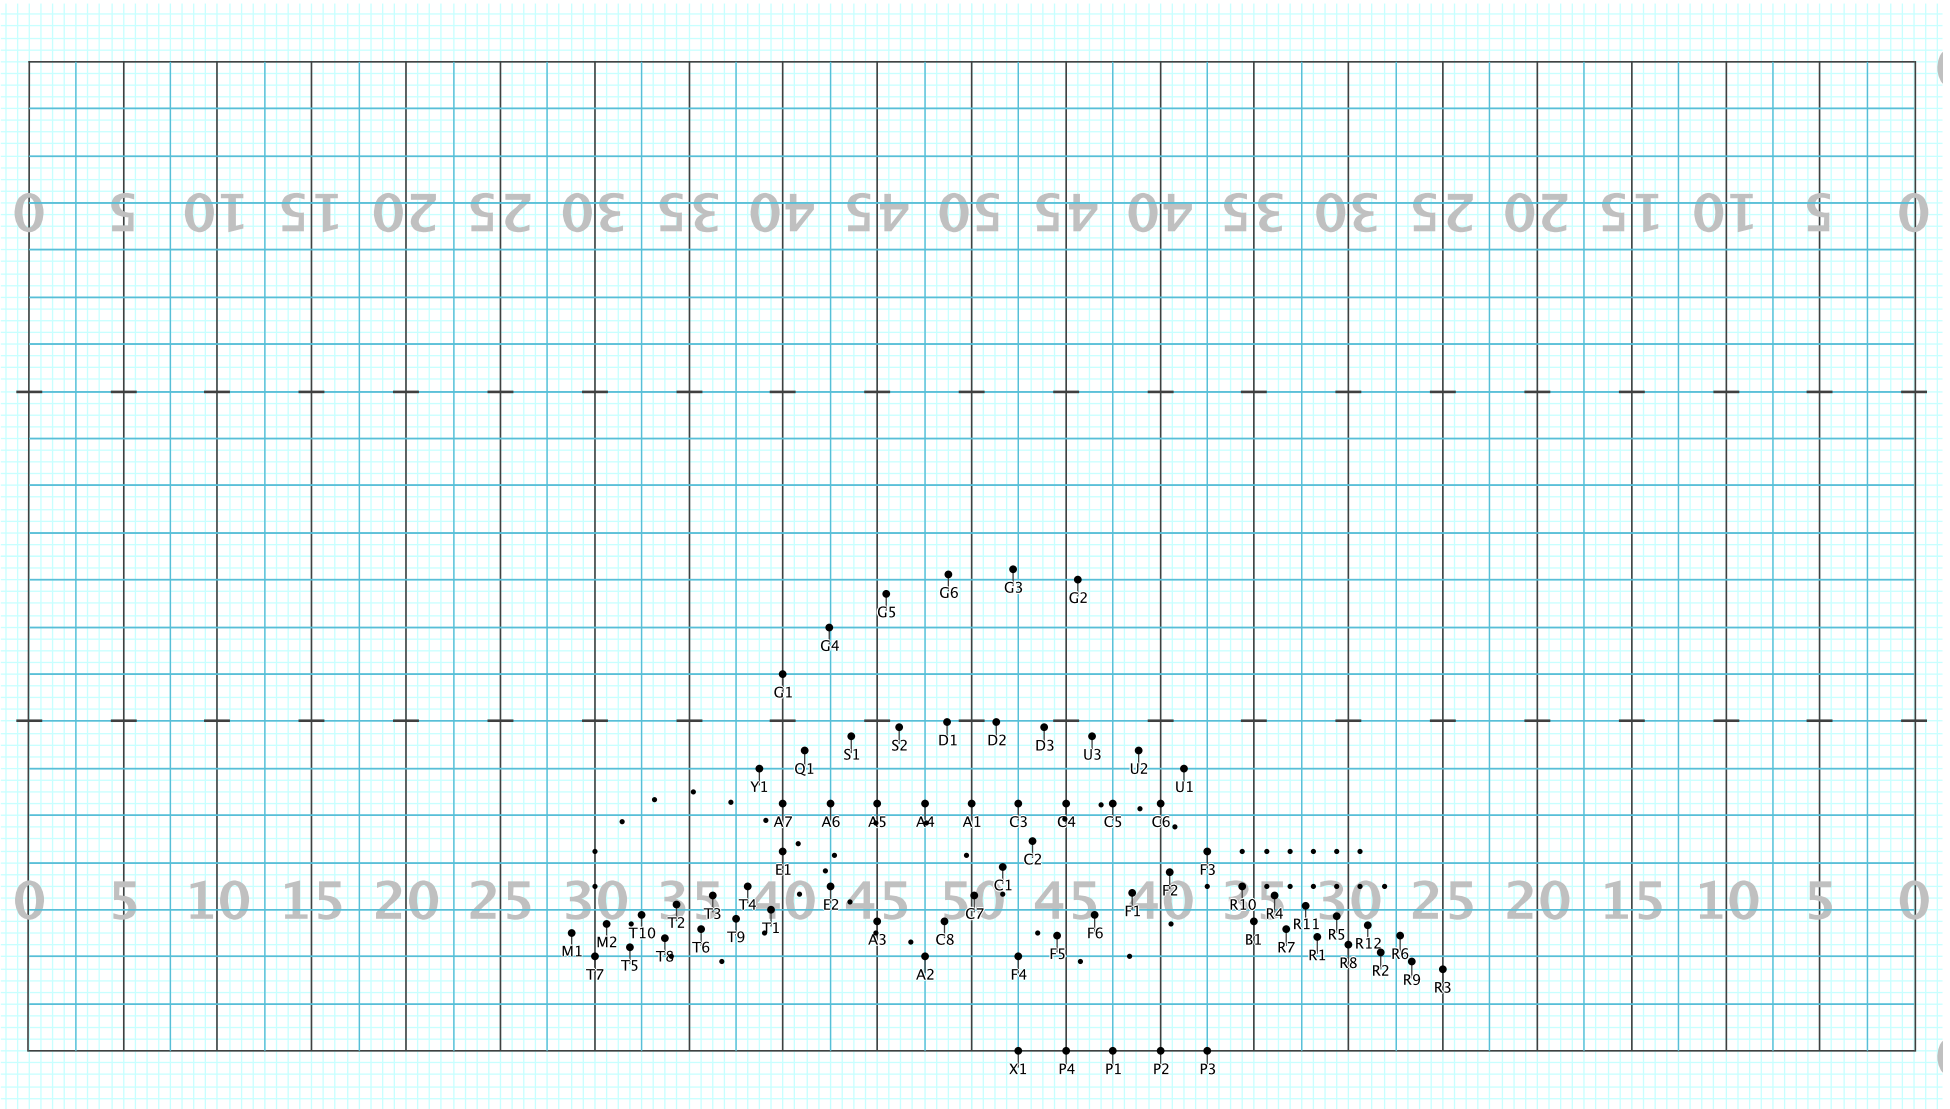

Licensed to: Christopher A Ramey
Created on Pyware 3D.

Director Viewpoint

Set #26 Counts: 32 Measures: 16-23

Ranburne MVT 2 - Paint it Black

Licensed to: Christopher A Ramey
Created on Pyware 3D.

Director Viewpoint