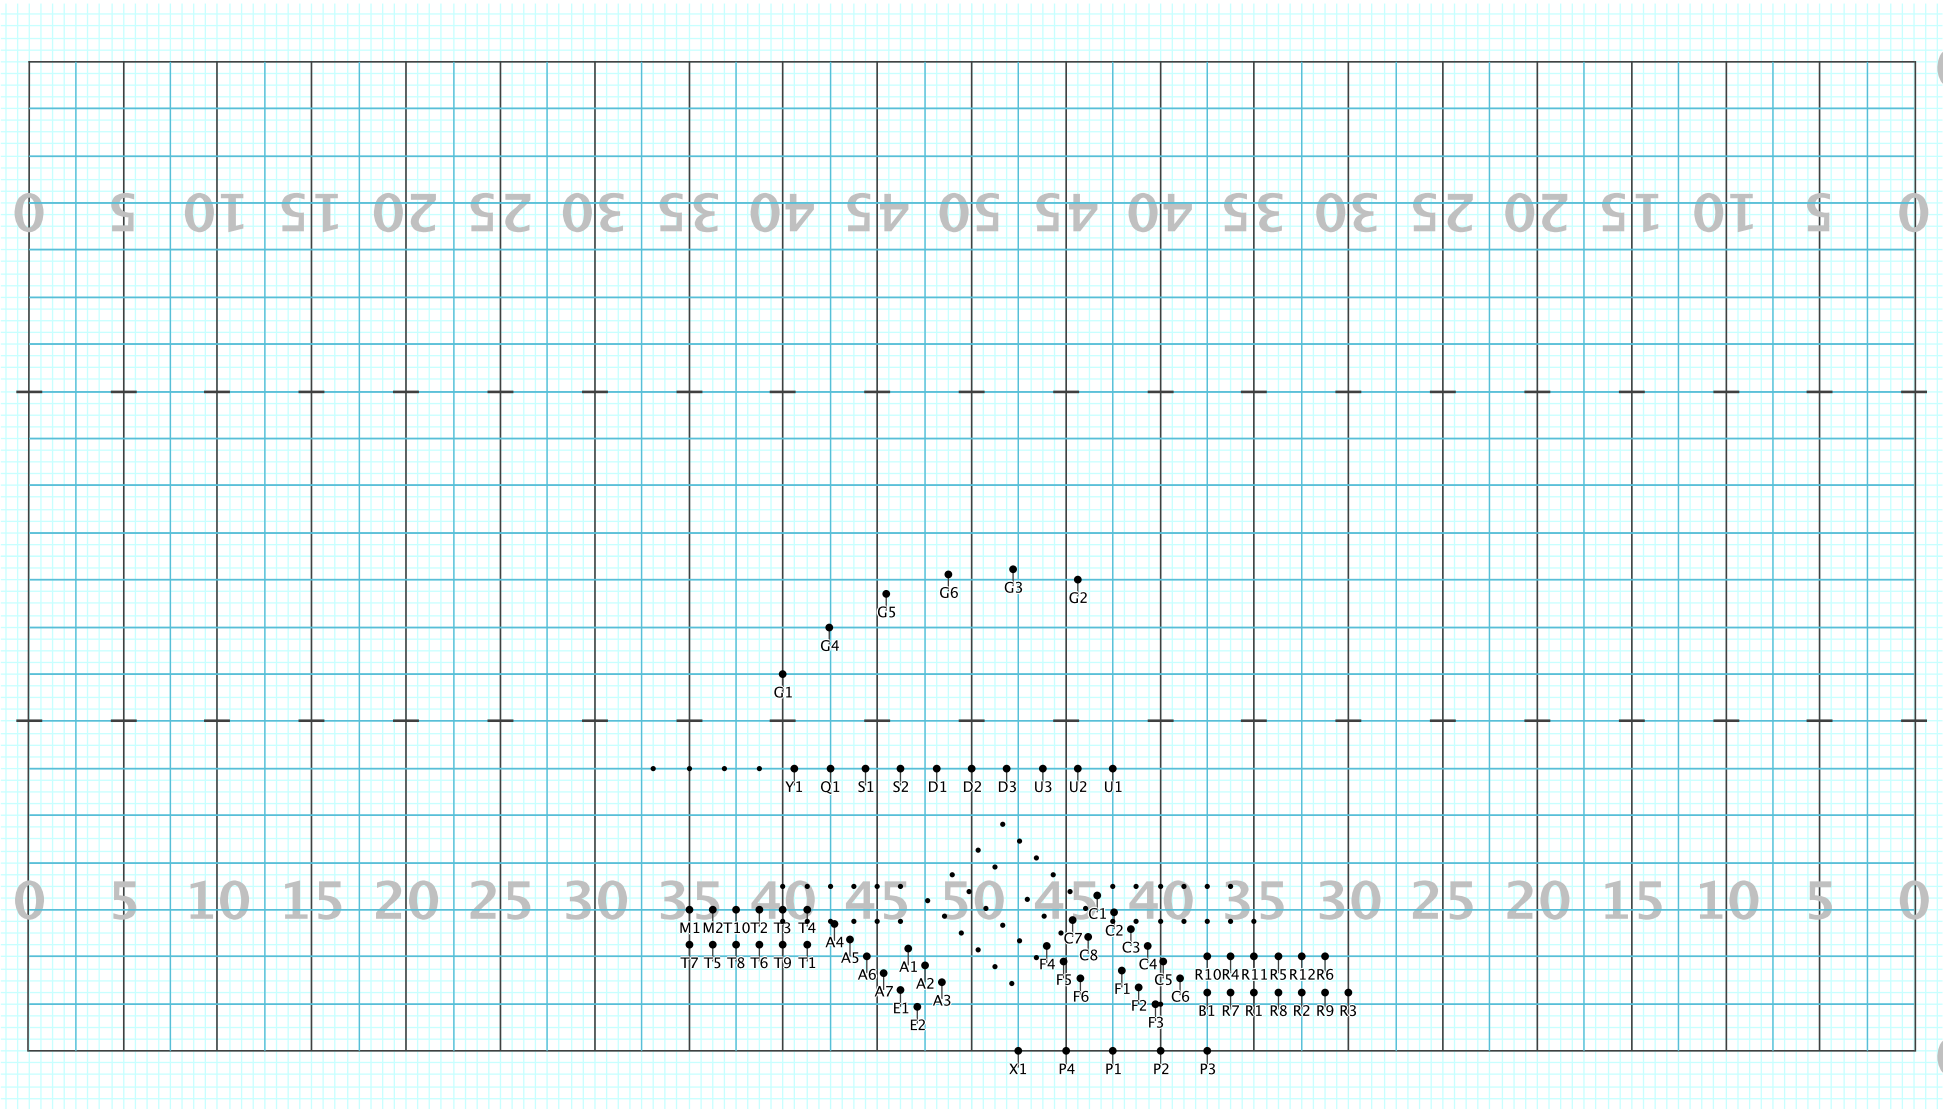

Ranburne MVT 2 - Paint it Black

Licensed to: Christopher A Ramey
Created on Pyware 3D.

Director Viewpoint

Set #20 Counts: 0 Measures: 1

Ranburne MVT 2 - Paint it Black

Licensed to: Christopher A Ramey
Created on Pyware 3D.

Director Viewpoint

Set #21 Counts: 12 Measures: 2-4

Ranburne MVT 2 - Paint it Black

Licensed to: Christopher A Ramey
Created on Pyware 3D.

Director Viewpoint

Set #22 Counts: 4 Measures: 5

Ranburne MVT 2 - Paint it Black

Licensed to: Christopher A Ramey
Created on Pyware 3D.

Director Viewpoint

Set #23 Counts: 8 Measures: 6-7

Ranburne MVT 2 - Paint it Black

Licensed to: Christopher A Ramey
Created on Pyware 3D.

Director Viewpoint