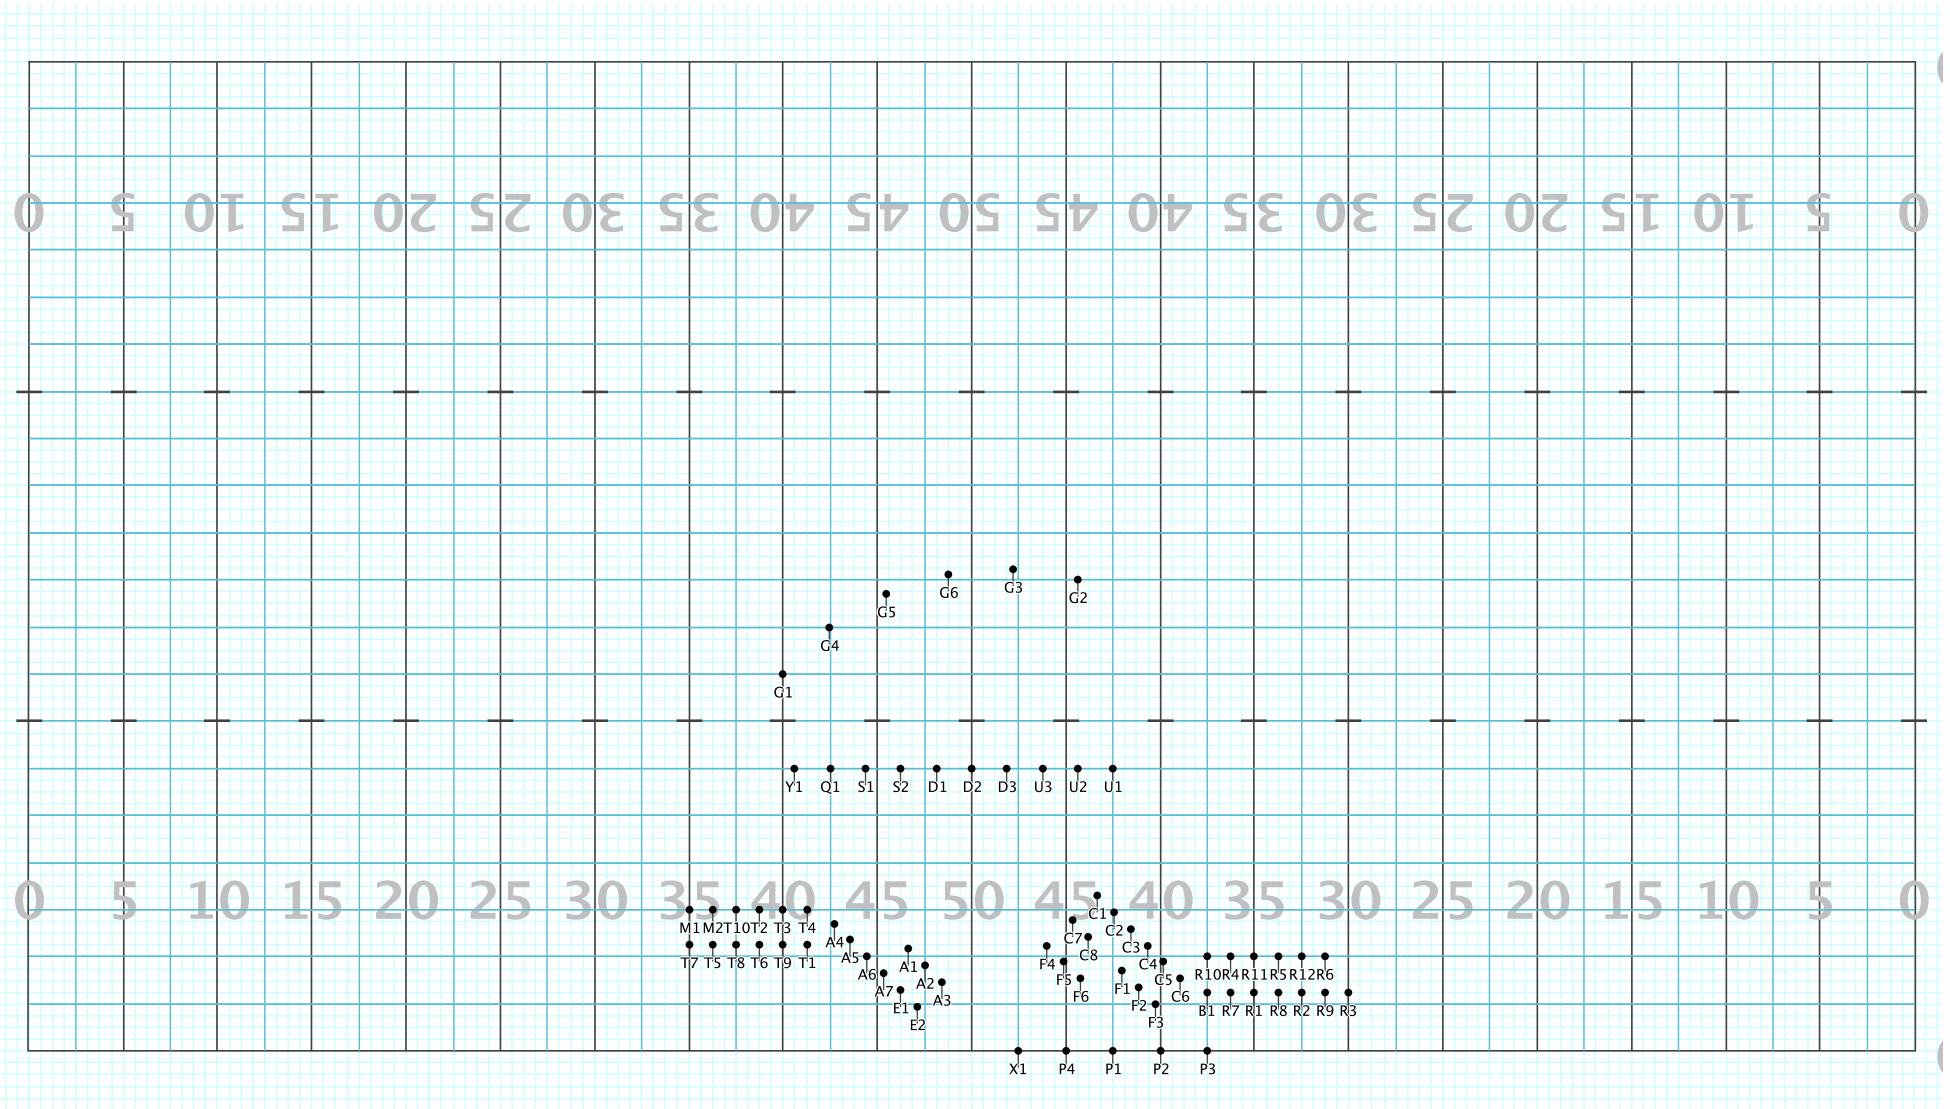

Director Viewpoint

Set #21 Counts: 12 Measures: 2-4

Ranburne MVT 2 - Paint it Black

Licensed to: Christopher A Ramey
Created on Pyware 3D.

Director Viewpoint

Set #22 Counts: 4 Measures: 5

Ranburne MVT 2 - Paint it Black

Licensed to: Christopher A Ramey
Created on Pyware 3D.

Director Viewpoint

Set #23 Counts: 8 Measures: 6-7

Ranburne MVT 2 - Paint it Black

Licensed to: Christopher A Ramey
Created on Pyware 3D.

Director Viewpoint