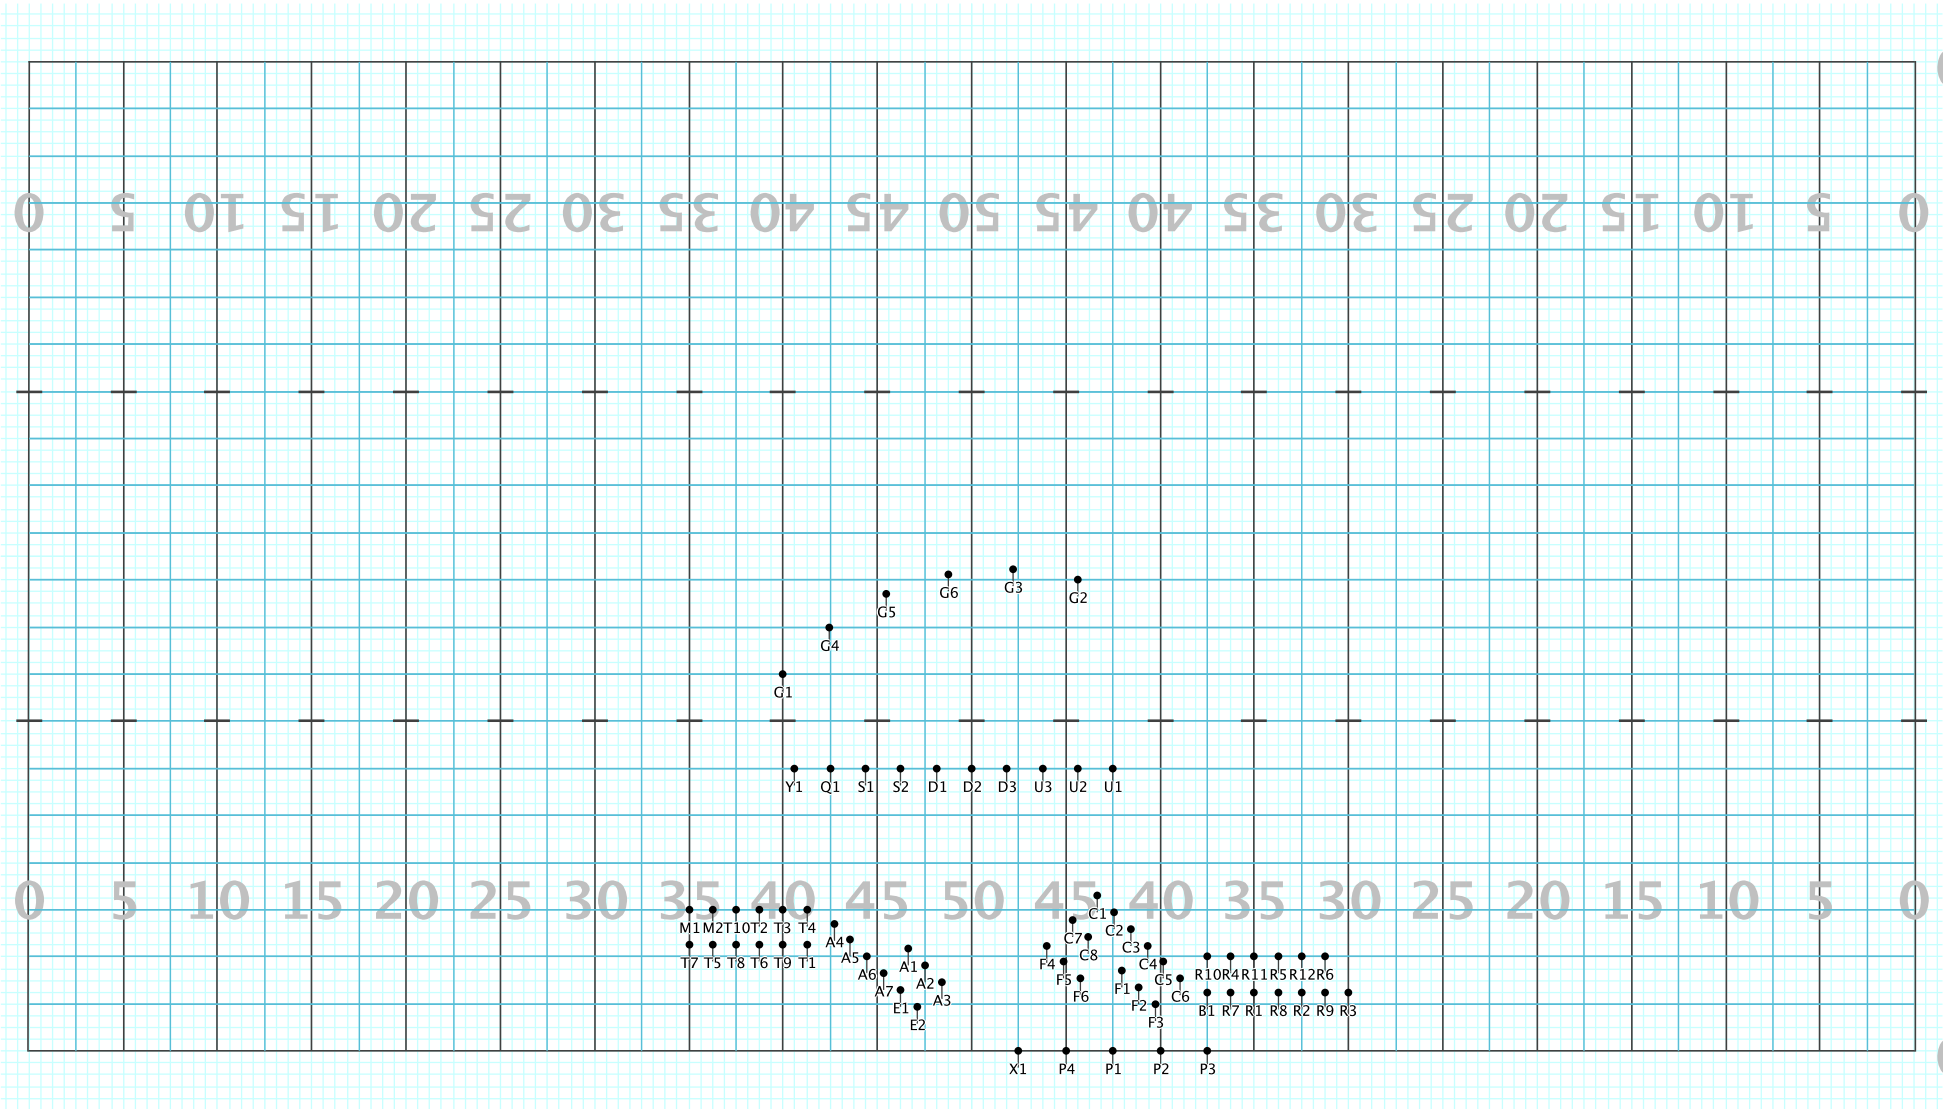

Ranburne MVT 2 - Paint it Black

Licensed to: Christopher A Ramey
Created on Pyware 3D.

Director Viewpoint

Set #20 Counts: 0 Measures: 1

Ranburne MVT 2 - Paint it Black

Licensed to: Christopher A Ramey
Created on Pyware 3D.

Director Viewpoint

Set #21 Counts: 12 Measures: 2-4

Ranburne MVT 2 - Paint it Black

Licensed to: Christopher A Ramey
Created on Pyware 3D.

Director Viewpoint

Set #22 Counts: 4 Measures: 5

Ranburne MVT 2 - Paint it Black

Licensed to: Christopher A Ramey
Created on Pyware 3D.

Director Viewpoint

Set #23 Counts: 8 Measures: 6-7

Ranburne MVT 2 - Paint it Black

Licensed to: Christopher A Ramey
Created on Pyware 3D.

Director Viewpoint