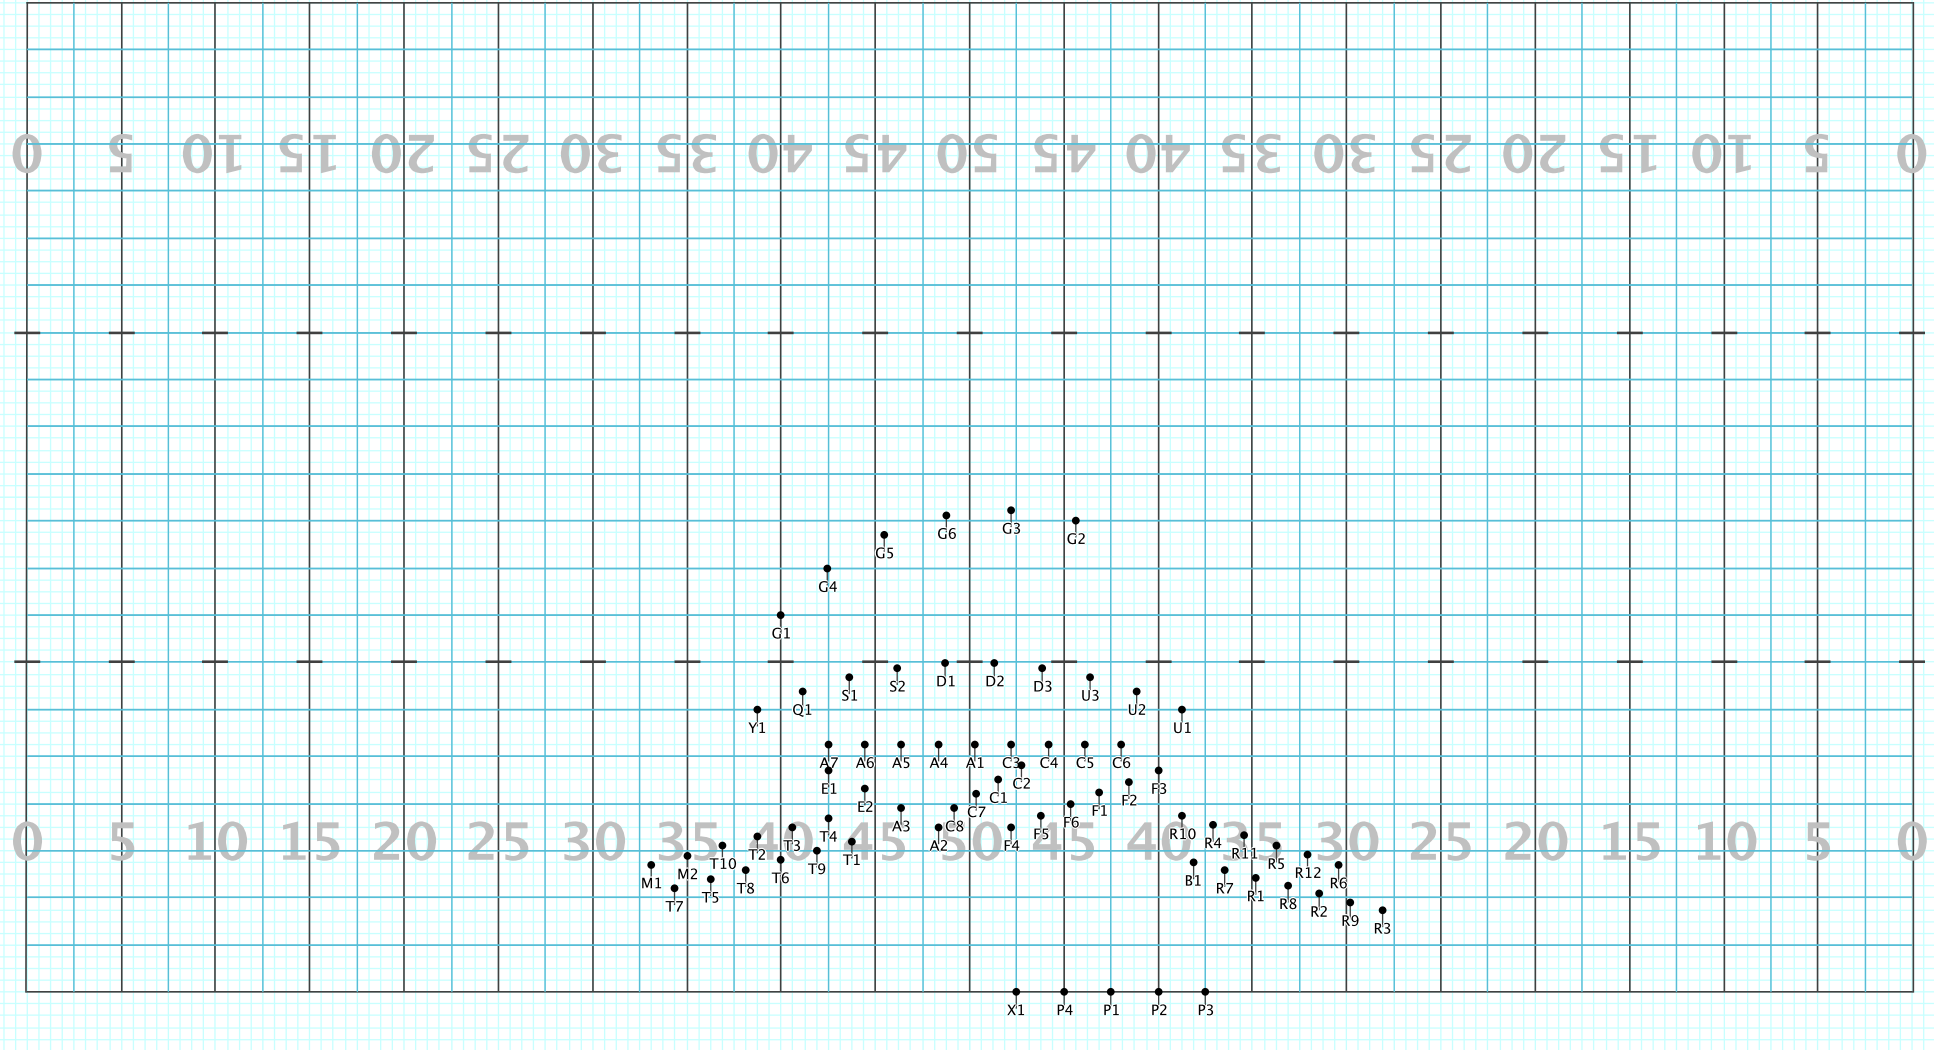

Set #27 Counts: 16 Measures: 24-27

Ranburne MVT 2 - Paint it Black

Licensed to: Christopher A Ramey
Created on Pyware 3D.

Director Viewpoint

Set #28 Counts: 16 Measures: 28-31

Ranburne MVT 2 - Paint it Black

Licensed to: Christopher A Ramey
Created on Pyware 3D.

Director Viewpoint

Set #29 Counts: 32 Measures: 32-39

Ranburne MVT 2 - Paint it Black

Licensed to: Christopher A Ramey
Created on Pyware 3D.

Director Viewpoint