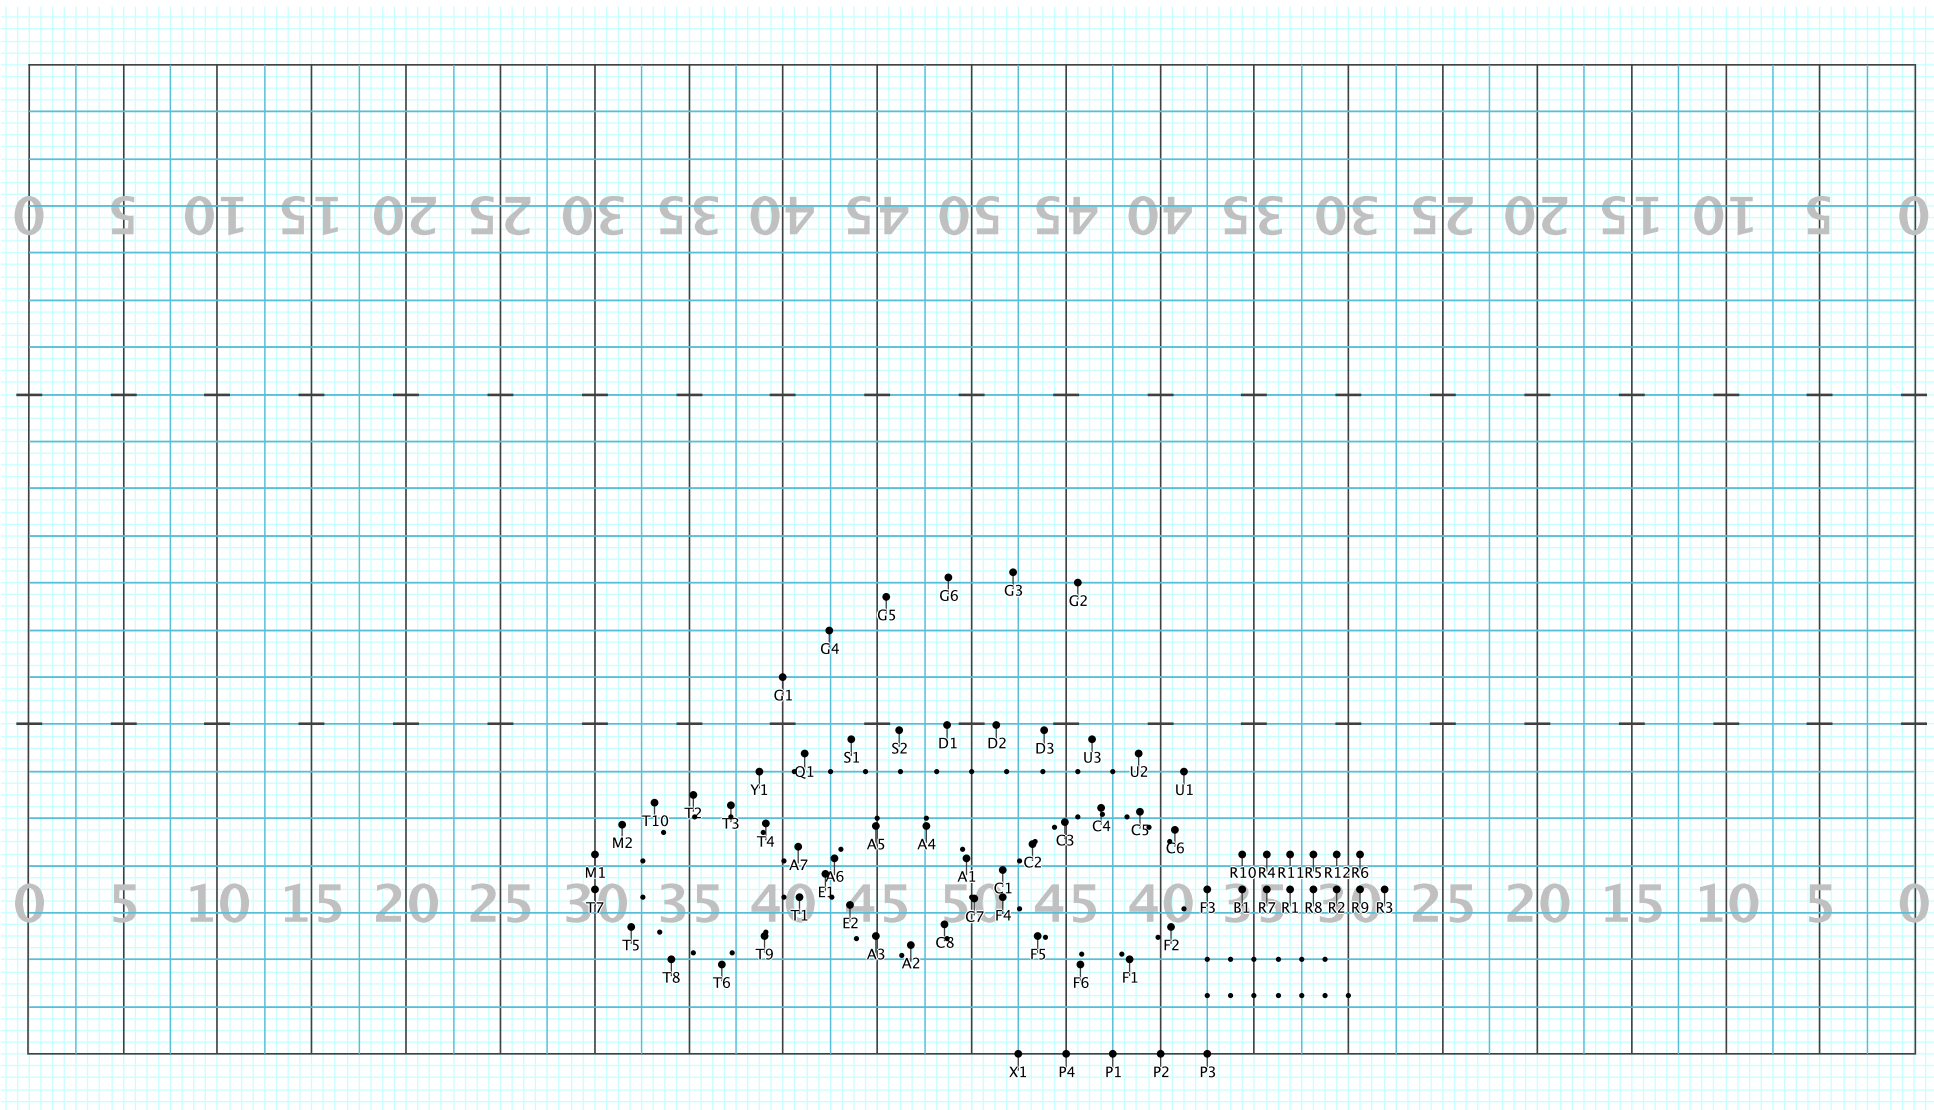

Ranburne MVT 2 - Paint it Black

Licensed to: Christopher A Ramey
Created on Pyware 3D.

Director Viewpoint

Set #25 Counts: 16 Measures: 12-15