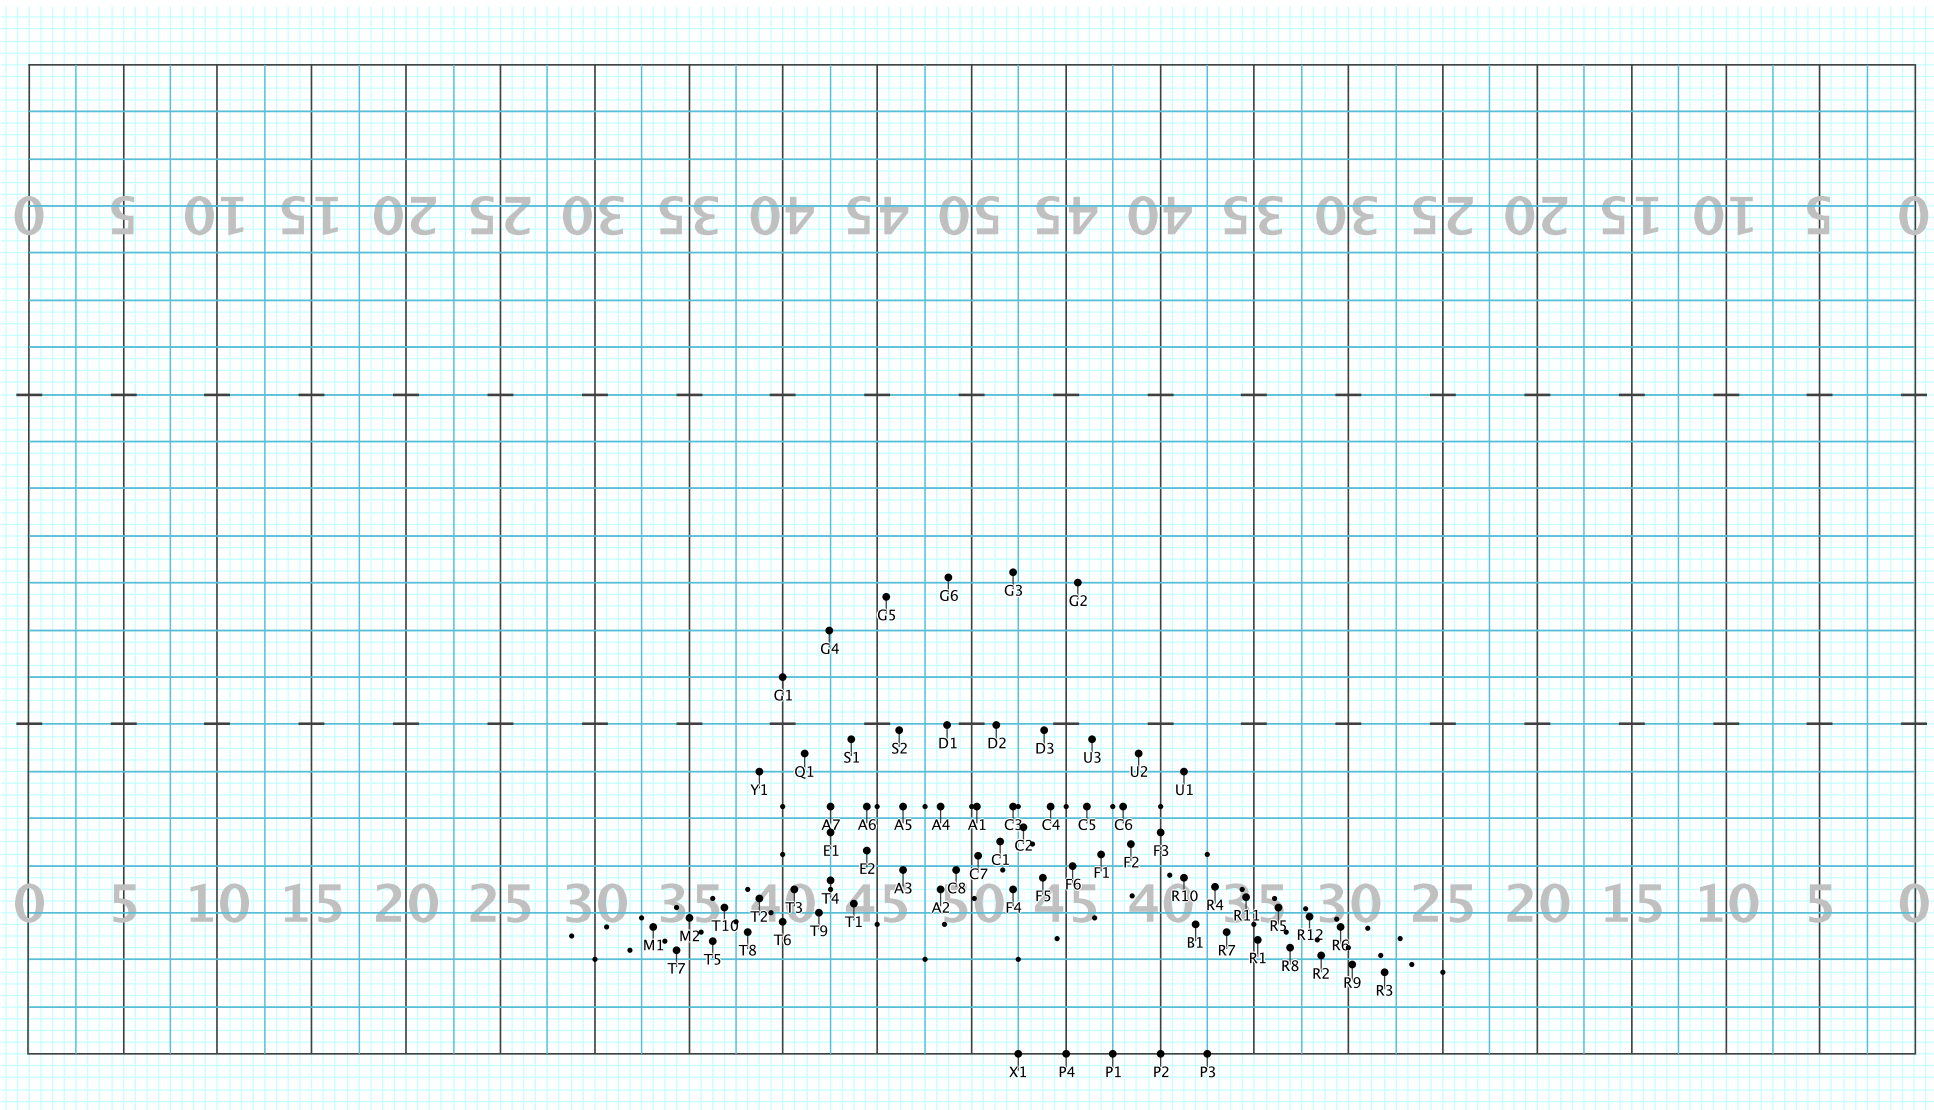

Ranburne MVT 2 - Paint it Black

Licensed to: Christopher A Ramey
Created on Pyware 3D.

Director Viewpoint

Set #28 Counts: 16 Measures: 28-31