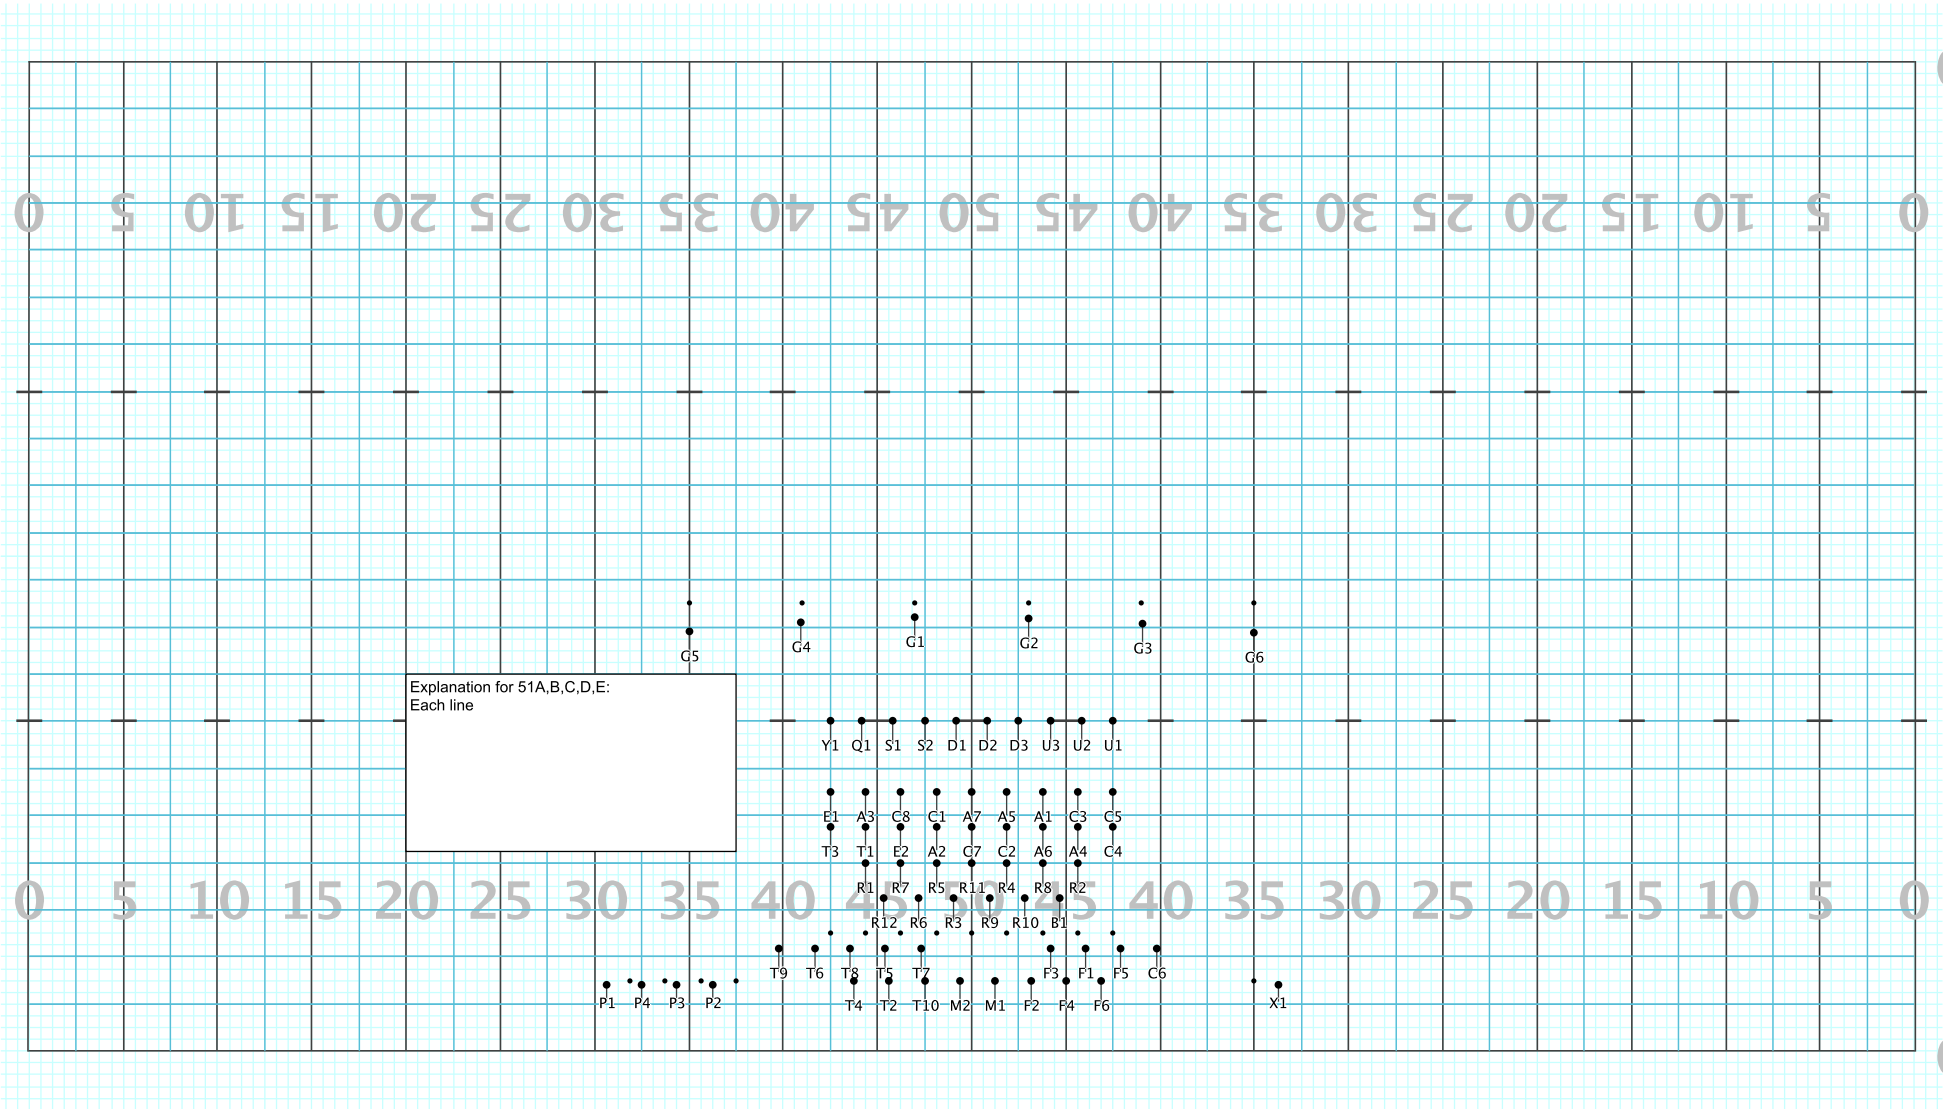

Set #49 Counts: 24 Measures: 51-56

Mr. Blue Sky

Licensed to: Christopher A Ramey
Created on Pyware 3D.

Director Viewpoint

Set #50 Counts: 24 Measures: 57-62

Mr. Blue Sky

Director Viewpoint

Set #51 Counts: 8 Measures: 63-64

Director Viewpoint

Set #51A Counts: 4 Measures: 65

Director Viewpoint

Set #51B Counts: 4 Measures: 66

Mr. Blue Sky

Licensed to: Christopher A Ramey
Created on Pyware 3D.

Director Viewpoint

Set #51C Counts: 4 Measures: 67