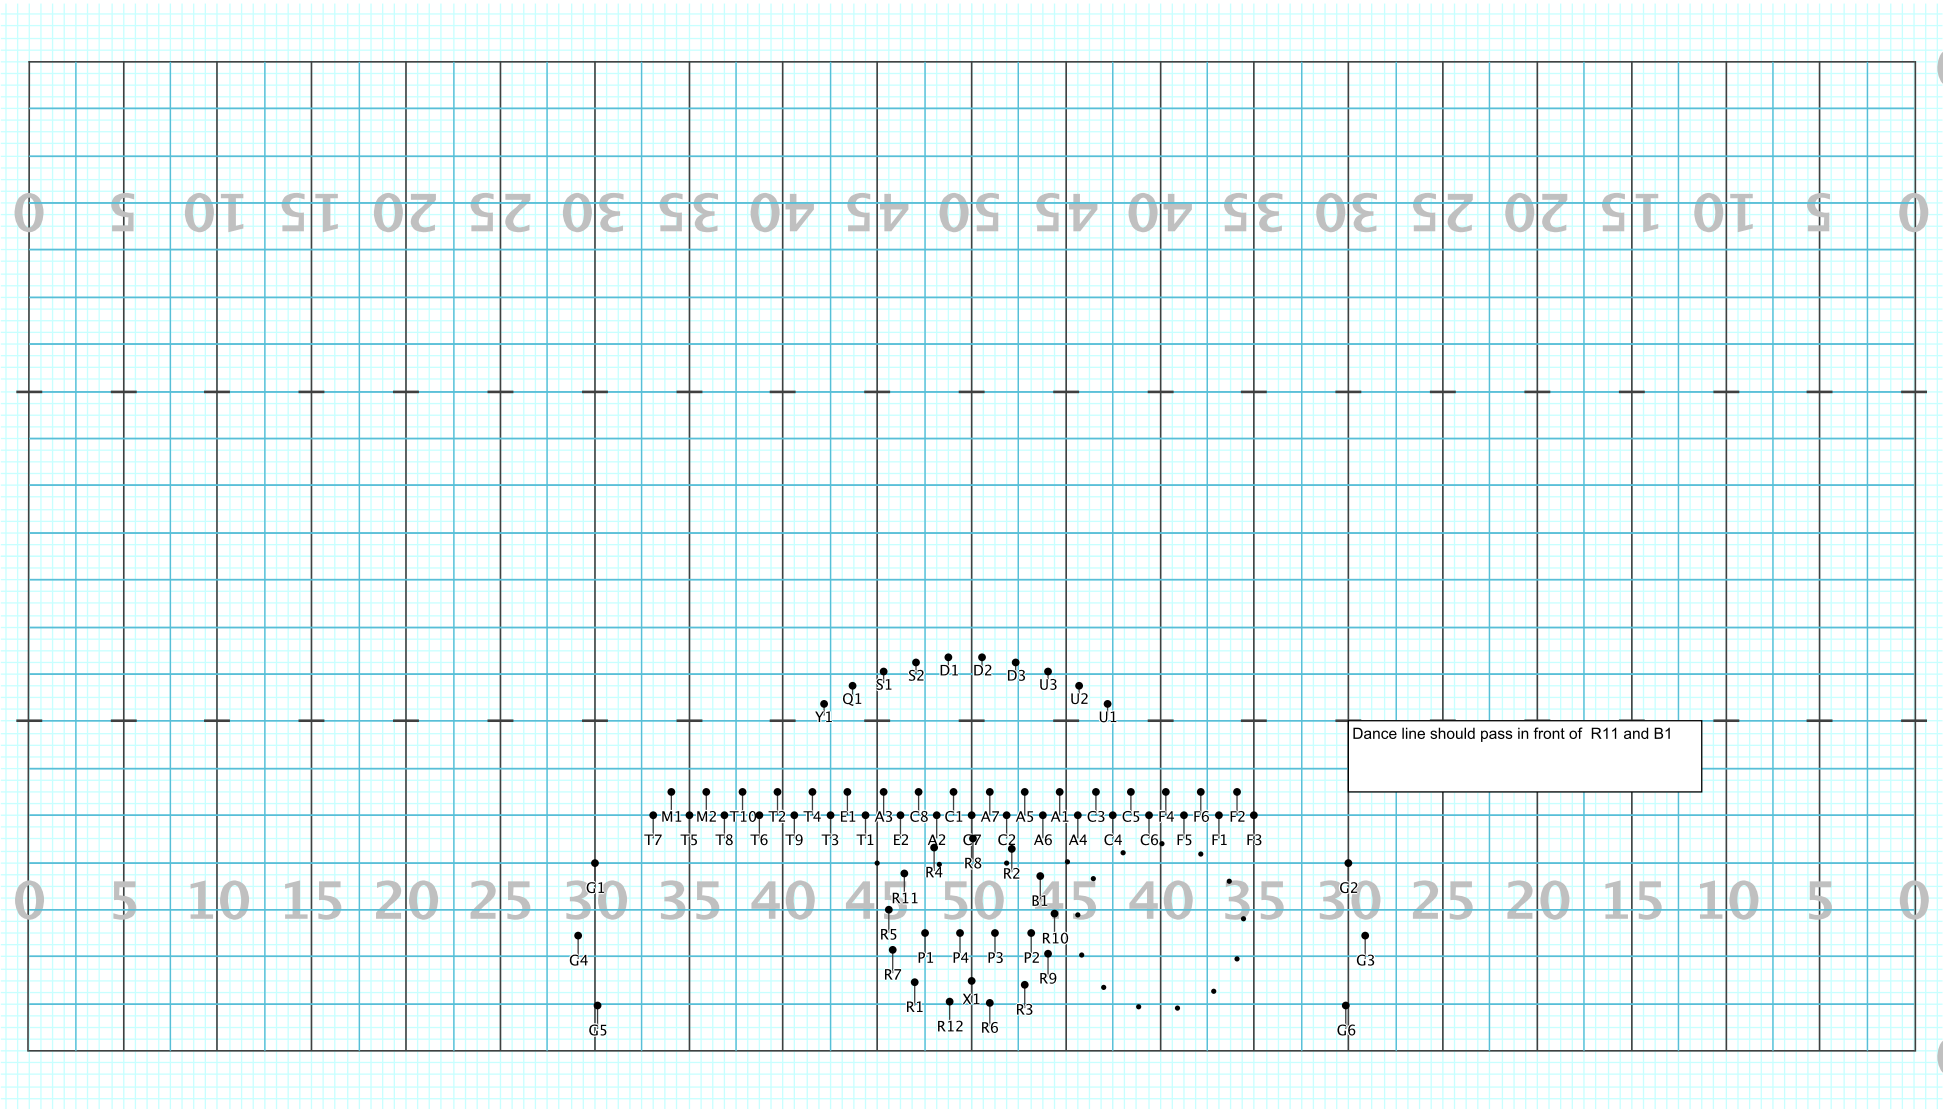

Director Viewpoint

Set #43 Counts: 16 Measures: 11-14

Mr. Blue Sky

Licensed to: Christopher A Ramey
Created on Pyware 3D.

Director Viewpoint

Set #44 Counts: 16 Measures: 15-18

Mr. Blue Sky

Licensed to: Christopher A Ramey
Created on Pyware 3D.

Director Viewpoint

Set #45 Counts: 16 Measures: 19-22

Mr. Blue Sky

Licensed to: Christopher A Ramey
Created on Pyware 3D.

Director Viewpoint

Set #46 Counts: 32 Measures: 23-30

Director Viewpoint

Set #47 Counts: 16 Measures: 31-34