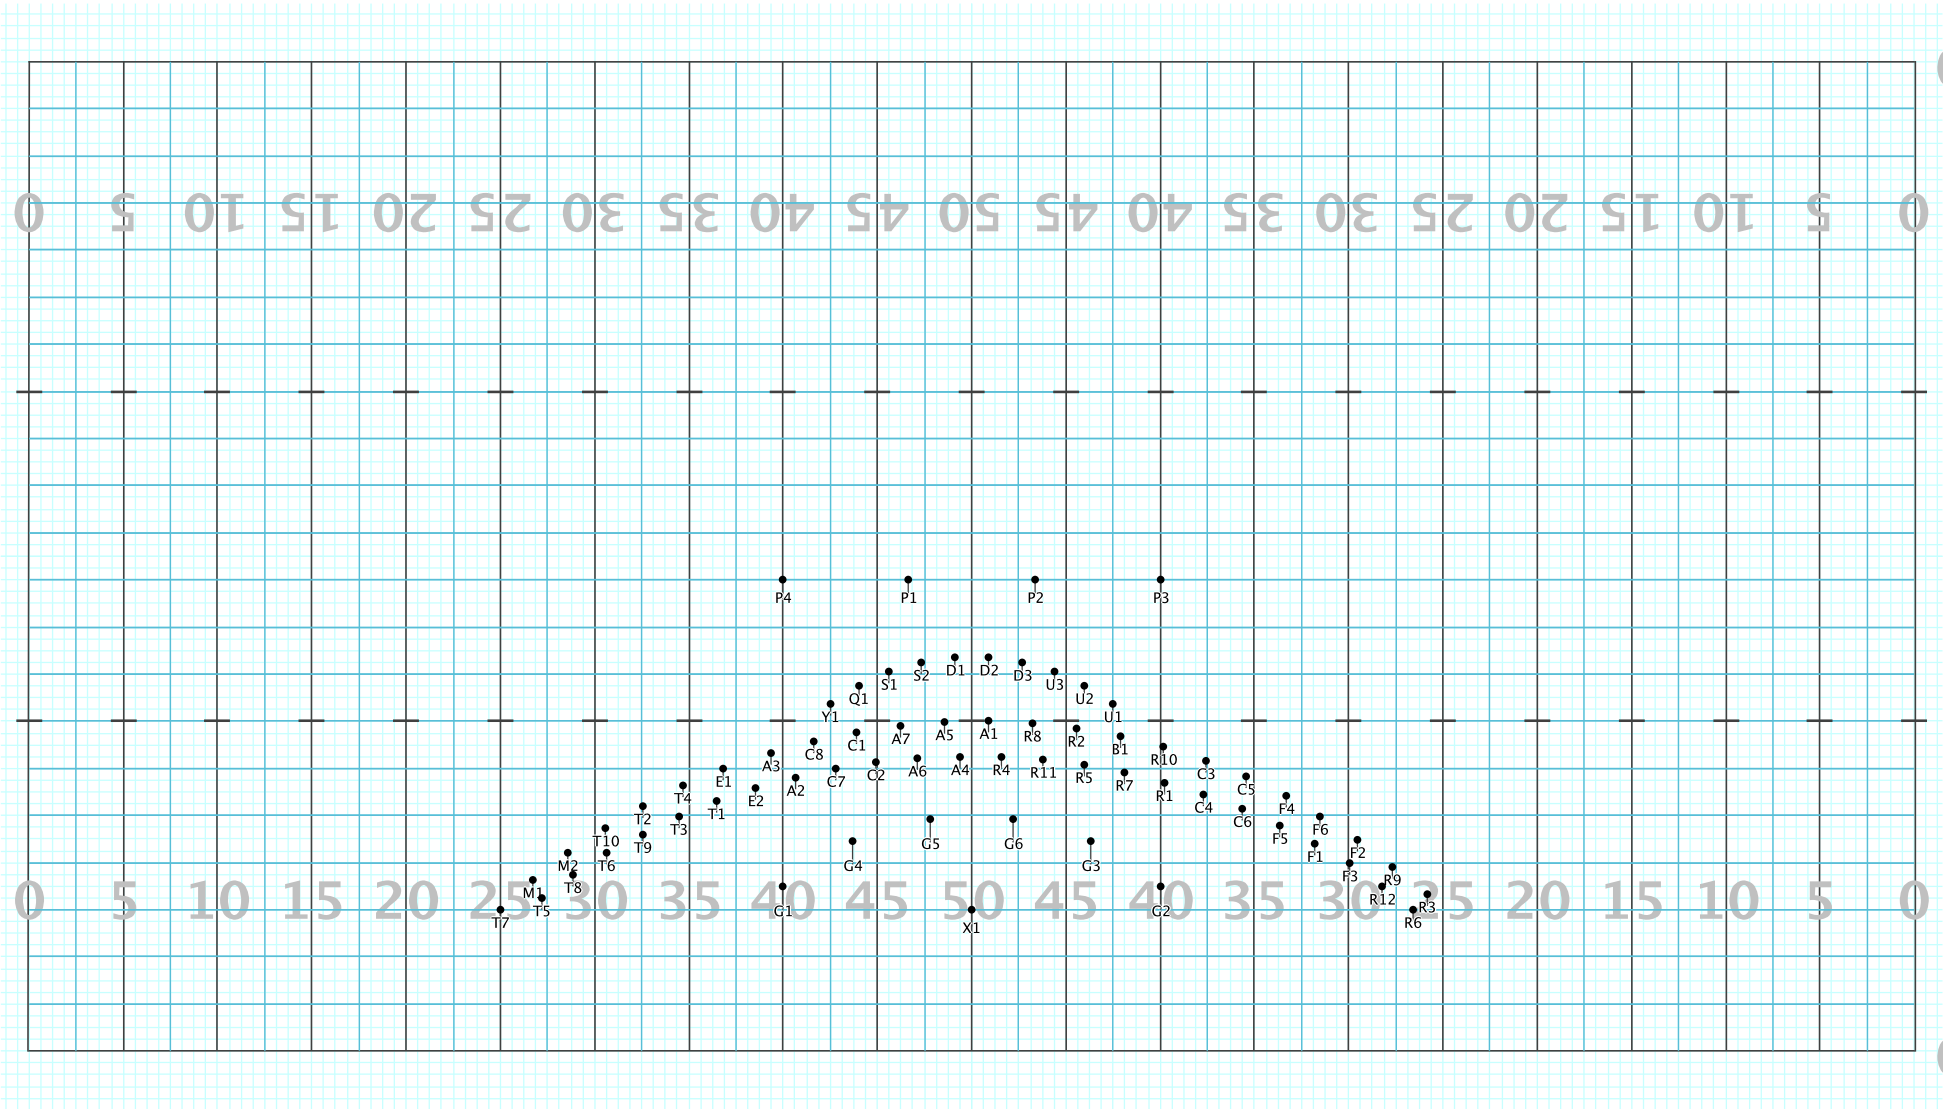

Mr. Blue Sky

Licensed to: Christopher A Ramey
Created on Pyware 3D.

Director Viewpoint

Set #40 Counts: 0 Measures: End of Part 3

Mr. Blue Sky

Licensed to: Christopher A Ramey
Created on Pyware 3D.

Director Viewpoint

Set #41 Counts: 8 Measures: 7-8

Mr. Blue Sky

Licensed to: Christopher A Ramey
Created on Pyware 3D.

Director Viewpoint

Set #42 Counts: 8 Measures: 9-10

Mr. Blue Sky

Licensed to: Christopher A Ramey
Created on Pyware 3D.

Director Viewpoint

Set #43 Counts: 16 Measures: 11-14

Mr. Blue Sky

Licensed to: Christopher A Ramey
Created on Pyware 3D.

Director Viewpoint

Set #44 Counts: 16 Measures: 15-18

Mr. Blue Sky

Licensed to: Christopher A Ramey
Created on Pyware 3D.

Director Viewpoint

Set #45 Counts: 16 Measures: 19-22

Mr. Blue Sky

Licensed to: Christopher A Ramey
Created on Pyware 3D.

Director Viewpoint

Set #46 Counts: 32 Measures: 23-30

Director Viewpoint

Set #47 Counts: 16 Measures: 31-34