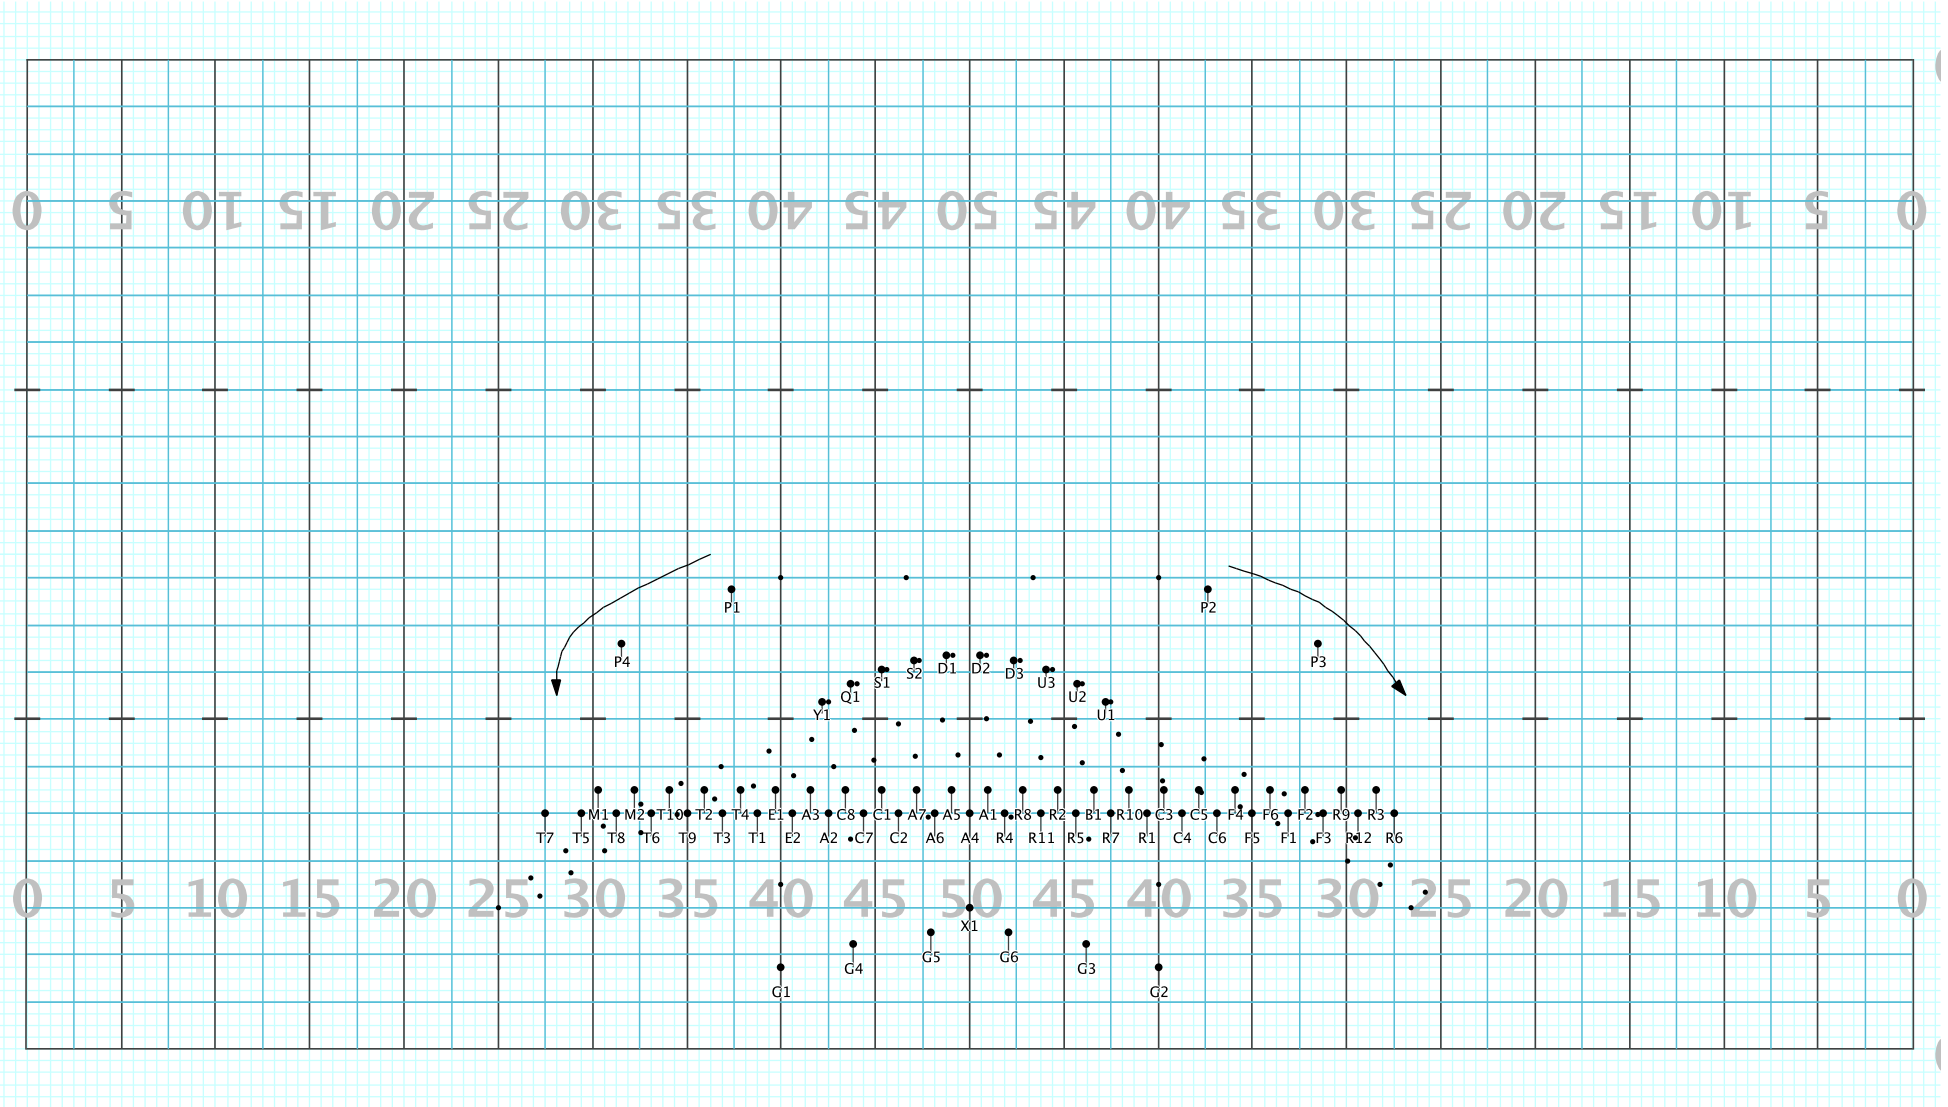

Mr. Blue Sky

Licensed to: Christopher A Ramey
Created on Pyware 3D.

Director Viewpoint

Set #40 Counts: 0 Measures: End of Part 3

Mr. Blue Sky

Licensed to: Christopher A Ramey
Created on Pyware 3D.

Director Viewpoint

Set #41 Counts: 8 Measures: 7-8

Mr. Blue Sky

Licensed to: Christopher A Ramey
Created on Pyware 3D.

Director Viewpoint

Set #42 Counts: 8 Measures: 9-10

Mr. Blue Sky

Licensed to: Christopher A Ramey
Created on Pyware 3D.

Director Viewpoint

Set #43 Counts: 16 Measures: 11-14

Mr. Blue Sky

Licensed to: Christopher A Ramey
Created on Pyware 3D.

Director Viewpoint

Set #44 Counts: 16 Measures: 15-18

Mr. Blue Sky

Licensed to: Christopher A Ramey
Created on Pyware 3D.

Director Viewpoint

Set #45 Counts: 16 Measures: 19-22

Mr. Blue Sky

Licensed to: Christopher A Ramey
Created on Pyware 3D.

Director Viewpoint

Set #46 Counts: 32 Measures: 23-30

Director Viewpoint

Set #47 Counts: 16 Measures: 31-34