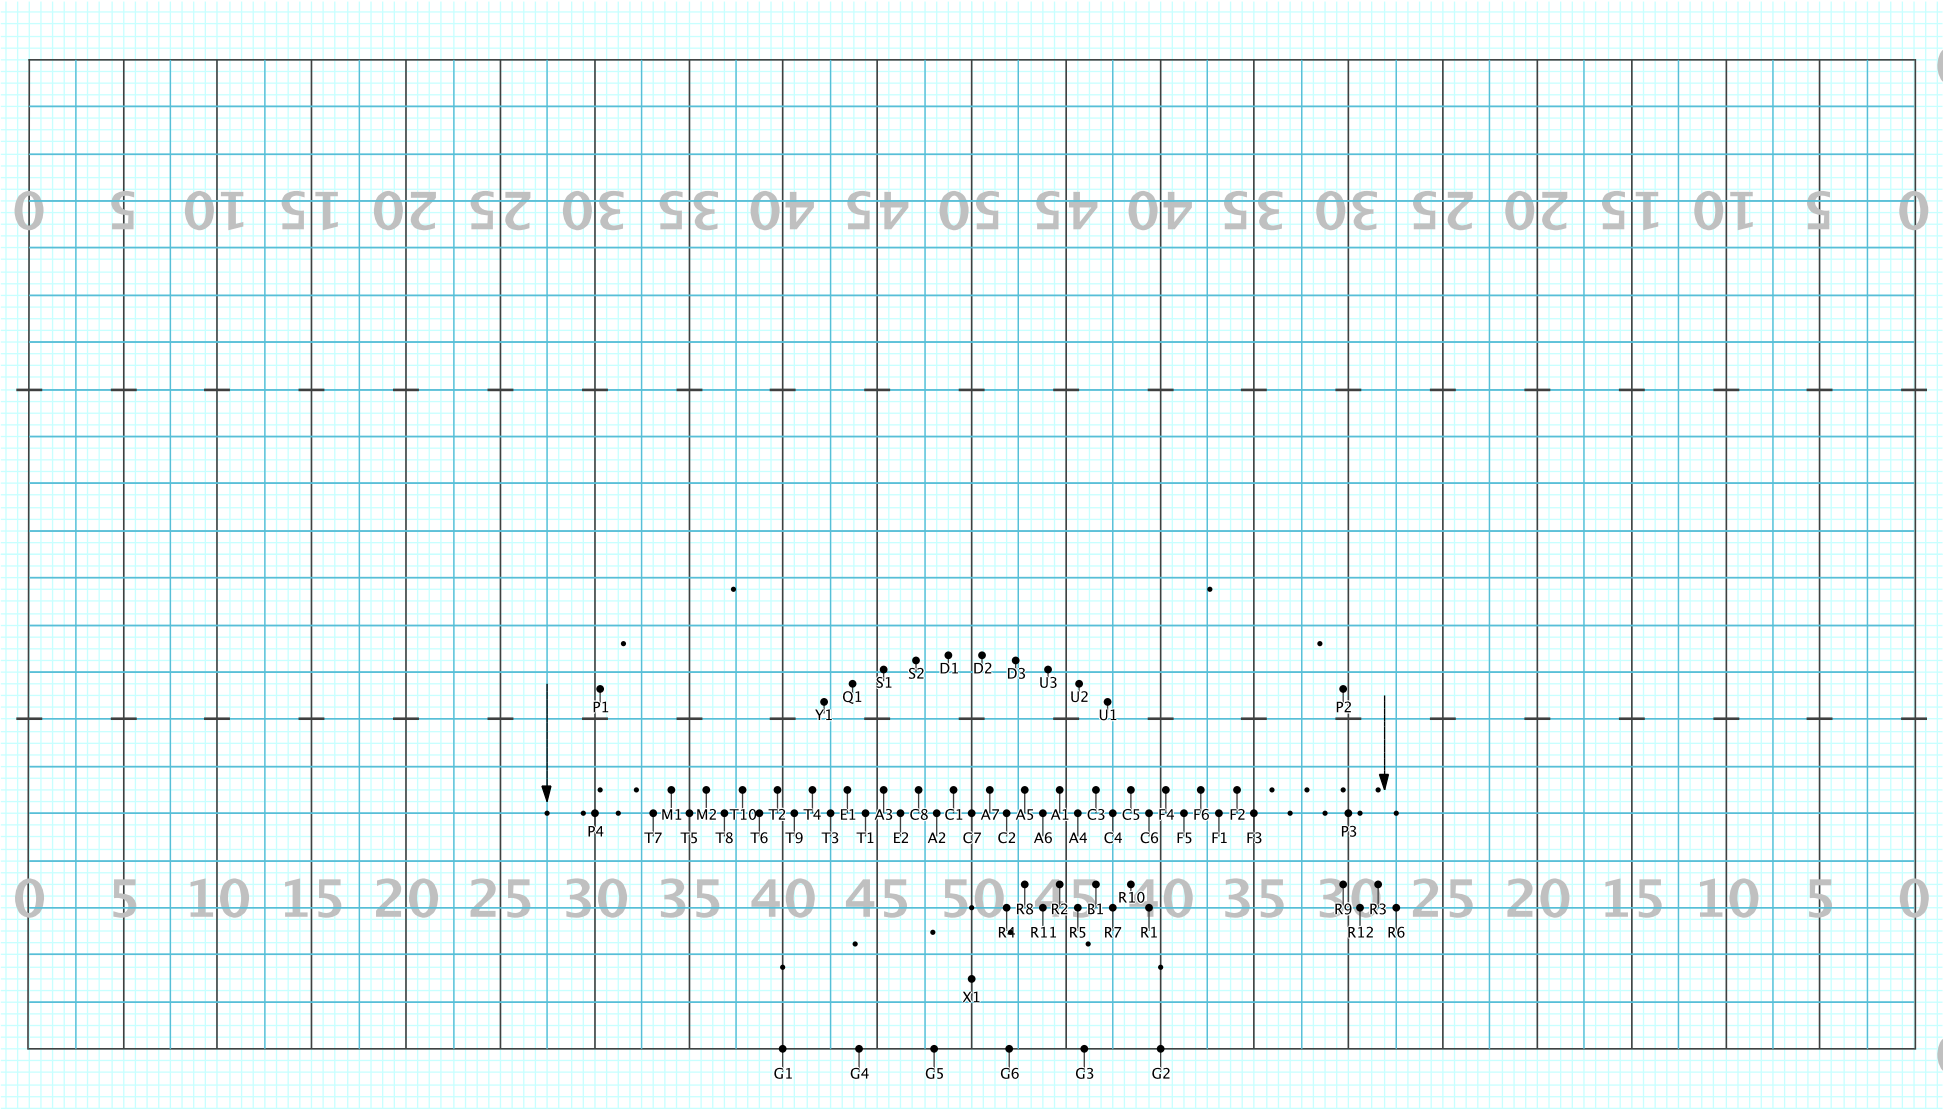

Mr. Blue Sky

Licensed to: Christopher A Ramey
Created on Pyware 3D.

Director Viewpoint

Set #40 Counts: 0 Measures: End of Part 3

Mr. Blue Sky

Licensed to: Christopher A Ramey
Created on Pyware 3D.

Director Viewpoint

Set #41 Counts: 8 Measures: 7-8

Mr. Blue Sky

Licensed to: Christopher A Ramey
Created on Pyware 3D.

Director Viewpoint

Set #42 Counts: 8 Measures: 9-10

Mr. Blue Sky

Licensed to: Christopher A Ramey
Created on Pyware 3D.

Director Viewpoint

Set #43 Counts: 16 Measures: 11-14

Mr. Blue Sky

Licensed to: Christopher A Ramey
Created on Pyware 3D.

Director Viewpoint

Set #44 Counts: 16 Measures: 15-18

Mr. Blue Sky

Licensed to: Christopher A Ramey
Created on Pyware 3D.