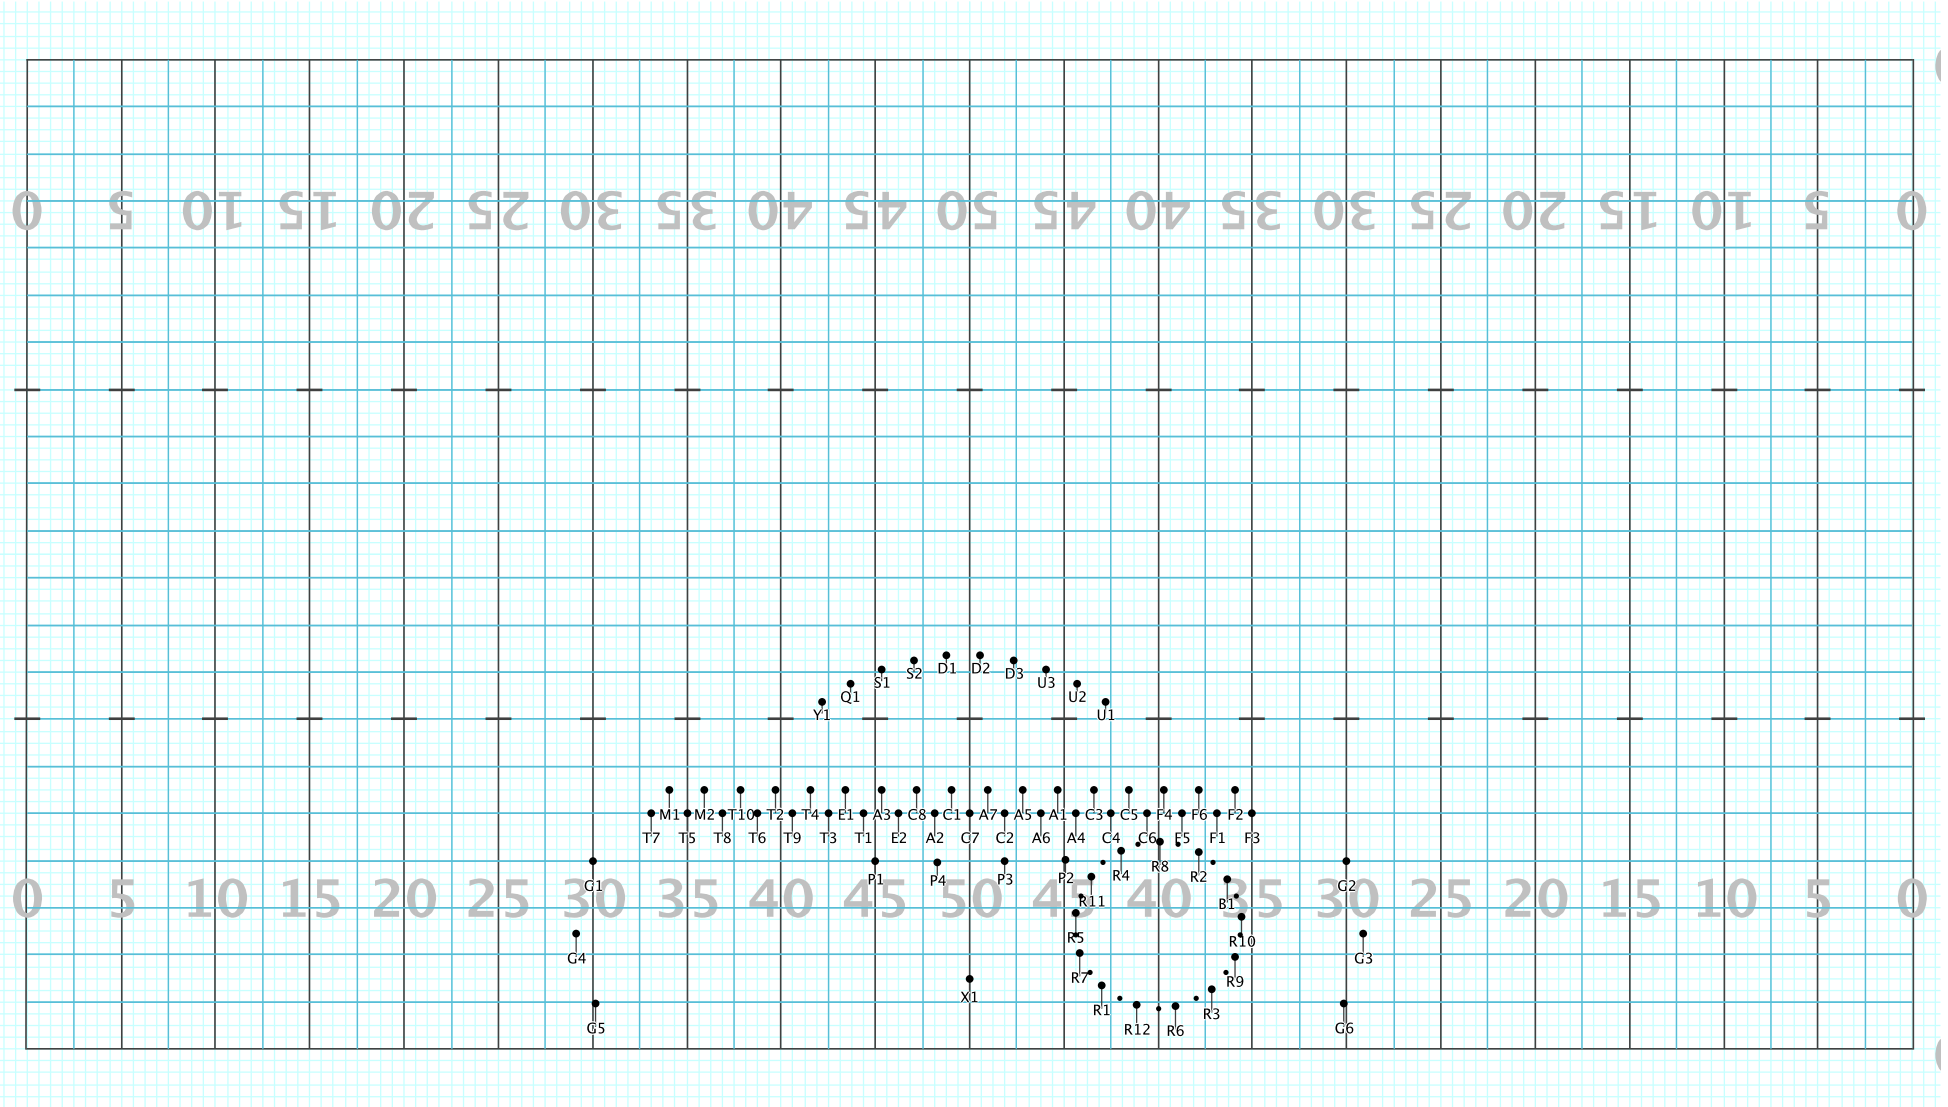

Set #41 Counts: 8 Measures: 7-8

Mr. Blue Sky

Licensed to: Christopher A Ramey
Created on Pyware 3D.

Director Viewpoint

Set #42 Counts: 8 Measures: 9-10

Mr. Blue Sky

Licensed to: Christopher A Ramey
Created on Pyware 3D.

Director Viewpoint

Set #43 Counts: 16 Measures: 11-14

Mr. Blue Sky

Licensed to: Christopher A Ramey
Created on Pyware 3D.

Director Viewpoint

Set #44 Counts: 16 Measures: 15-18

Mr. Blue Sky

Licensed to: Christopher A Ramey
Created on Pyware 3D.

Director Viewpoint

Set #45 Counts: 16 Measures: 19-22

Mr. Blue Sky

Licensed to: Christopher A Ramey
Created on Pyware 3D.

Director Viewpoint

Set #46 Counts: 32 Measures: 23-30

Director Viewpoint

Set #47 Counts: 16 Measures: 31-34