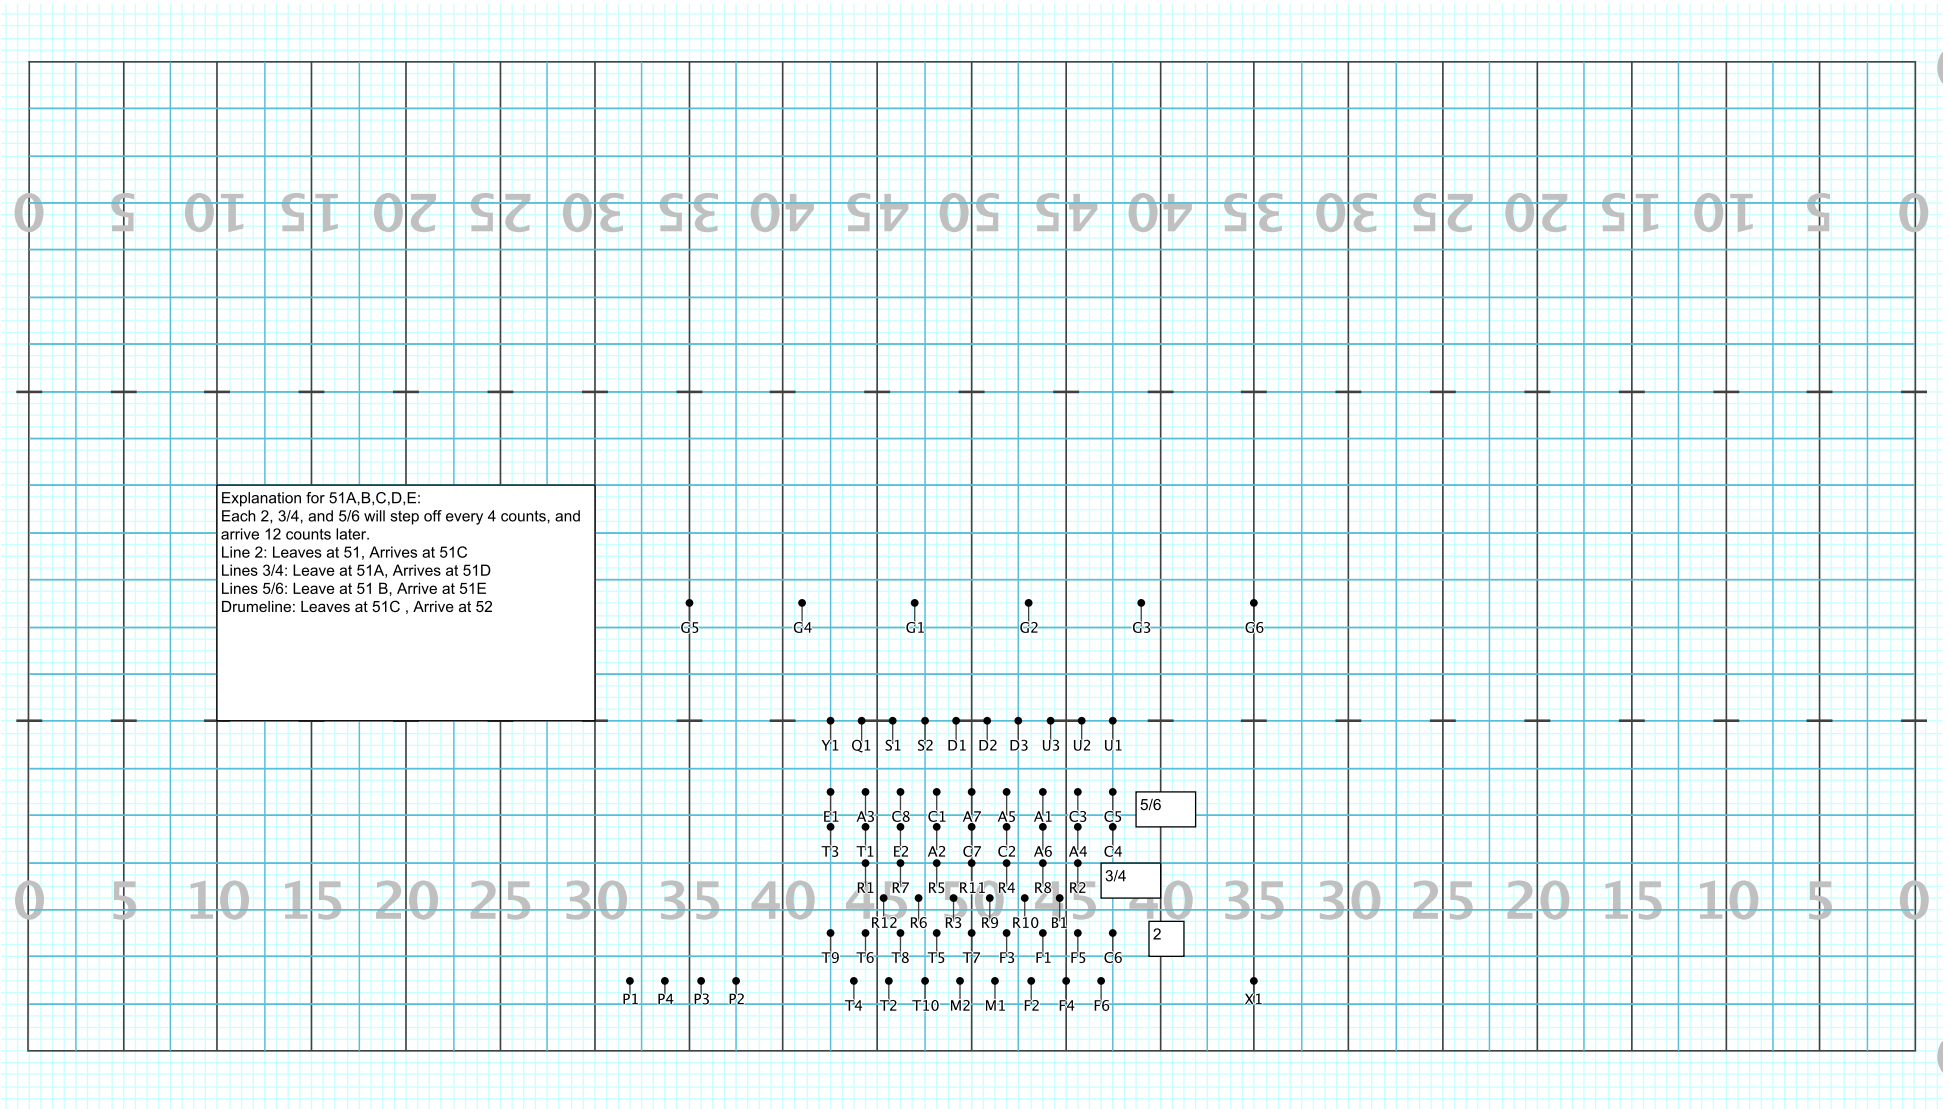

Set #49 Counts: 24 Measures: 51-56

Mr. Blue Sky

Licensed to: Christopher A Ramey
Created on Pyware 3D.

Director Viewpoint

Set #50 Counts: 24 Measures: 57-62

Mr. Blue Sky

Director Viewpoint

Set #51 Counts: 8 Measures: 63-64

Director Viewpoint

Set #51A Counts: 4 Measures: 65

Director Viewpoint

Set #51B Counts: 4 Measures: 66

Mr. Blue Sky

Licensed to: Christopher A Ramey
Created on Pyware 3D.

Director Viewpoint

Set #51C Counts: 4 Measures: 67