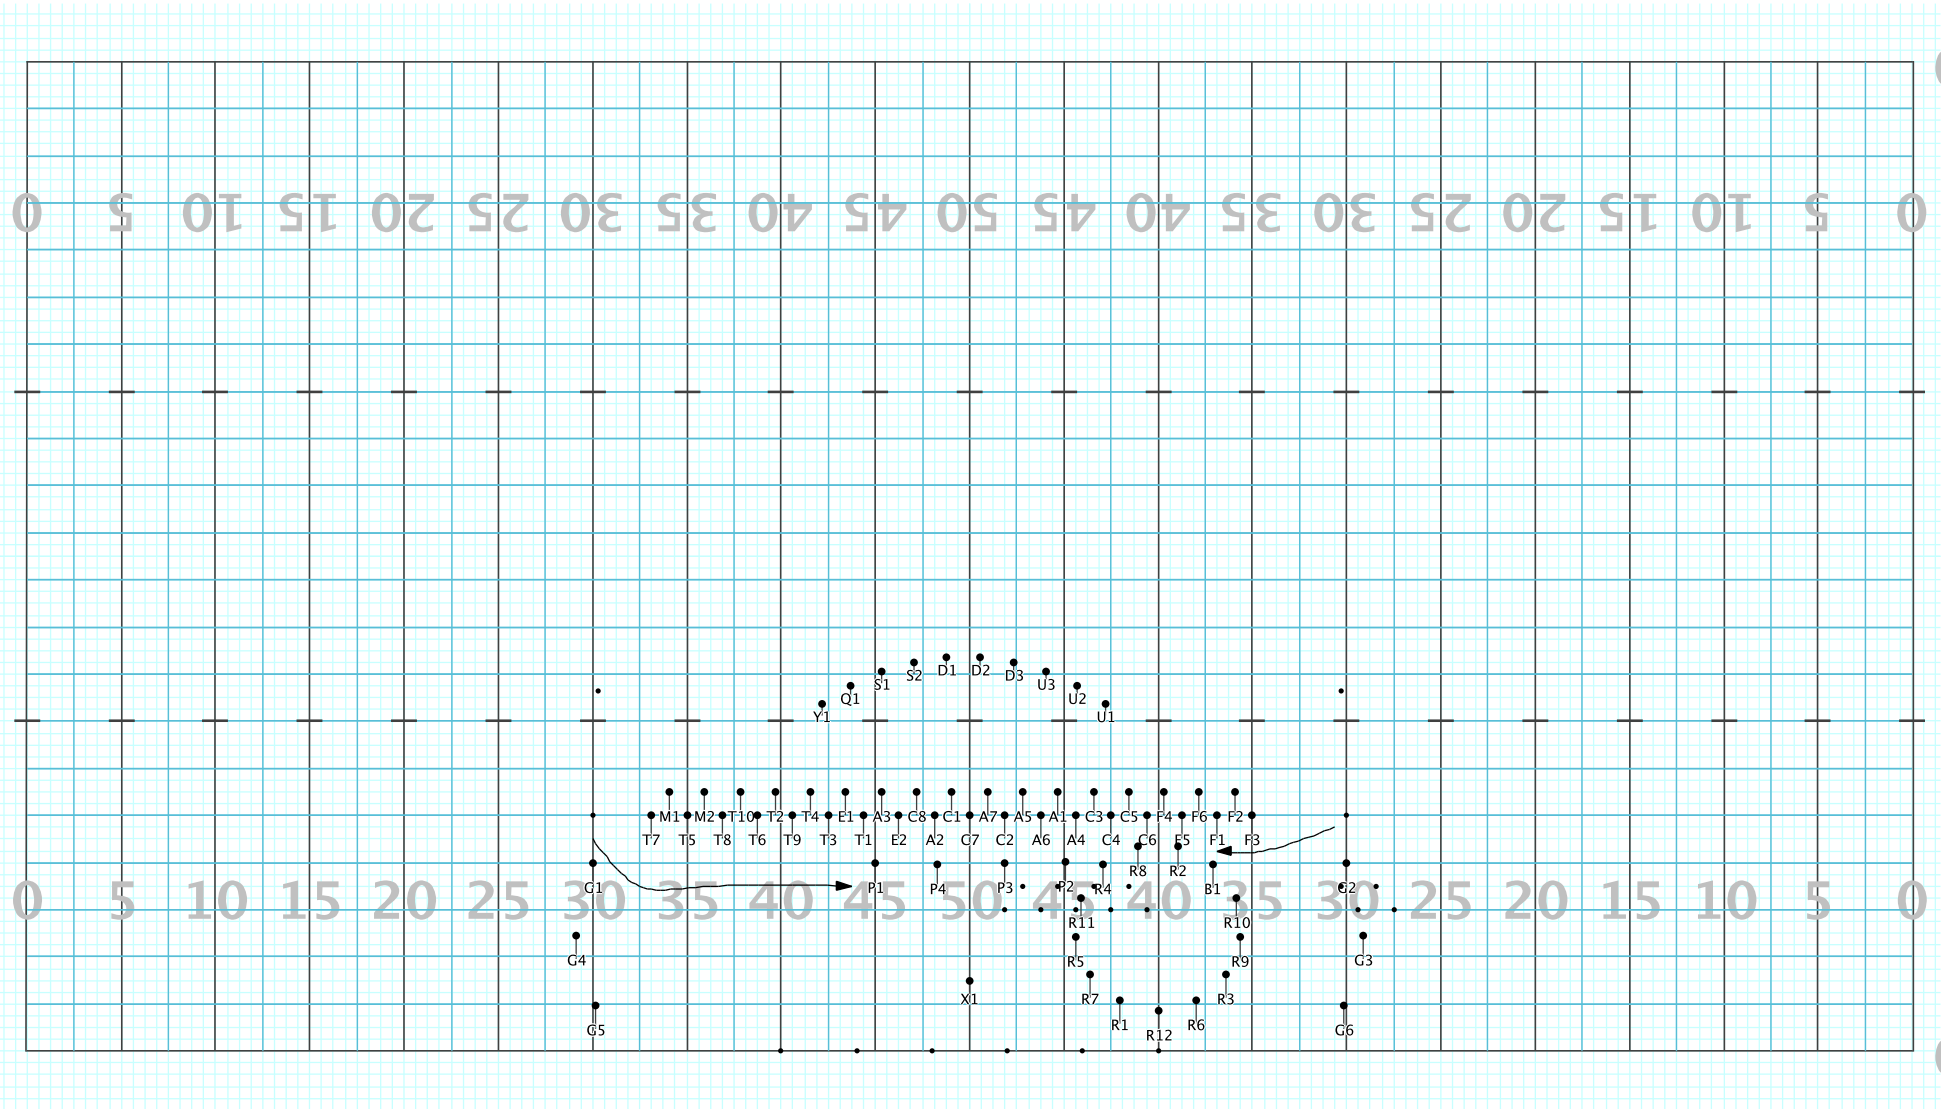

Set #41 Counts: 8 Measures: 7-8

Mr. Blue Sky

Licensed to: Christopher A Ramey
Created on Pyware 3D.

Director Viewpoint

Set #42 Counts: 8 Measures: 9-10

Mr. Blue Sky

Licensed to: Christopher A Ramey
Created on Pyware 3D.

Director Viewpoint

Set #43 Counts: 16 Measures: 11-14

Mr. Blue Sky

Licensed to: Christopher A Ramey
Created on Pyware 3D.

Director Viewpoint

Set #44 Counts: 16 Measures: 15-18

Mr. Blue Sky

Licensed to: Christopher A Ramey
Created on Pyware 3D.