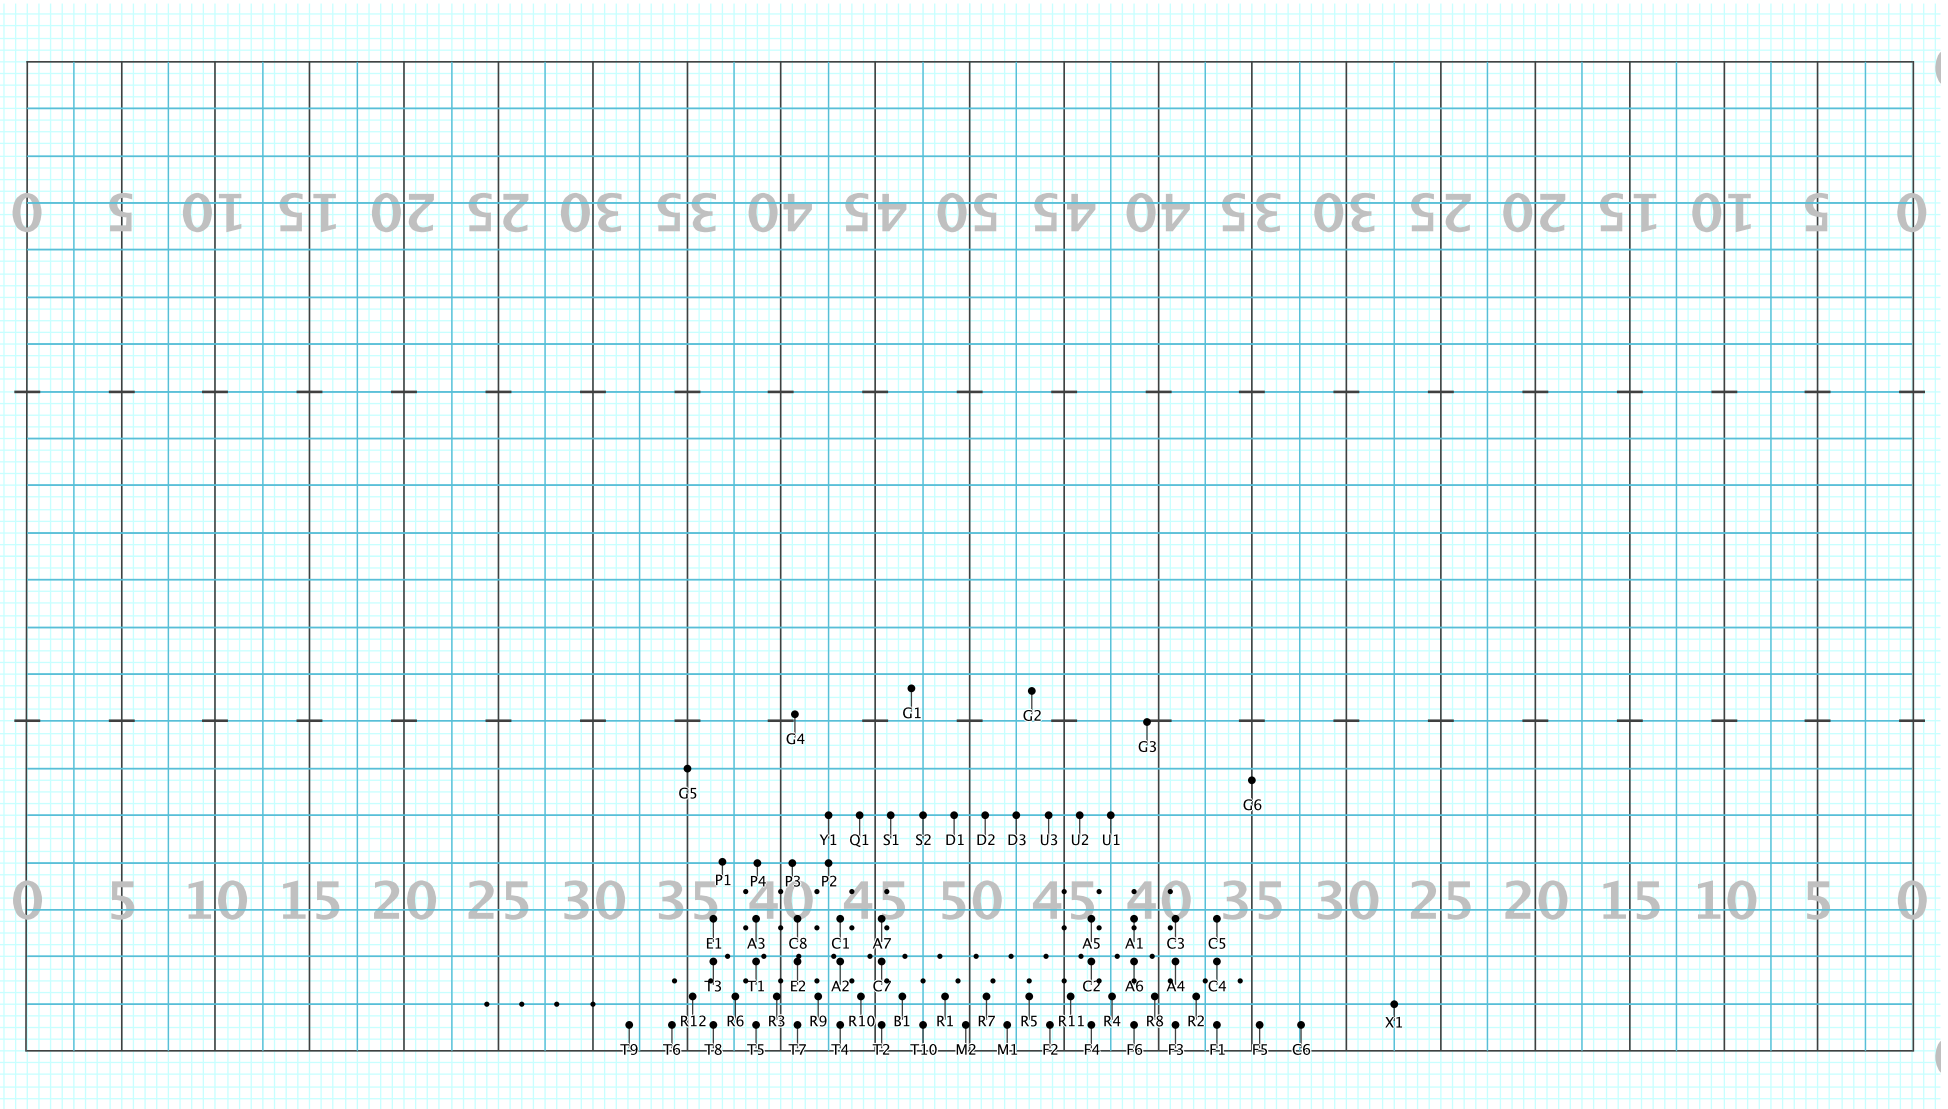

Mr. Blue Sky

Licensed to: Christopher A Ramey
Created on Pyware 3D.

Director Viewpoint

Set #52 Counts: 4 Measures: 70

Mr. Blue Sky

Licensed to: Christopher A Ramey
Created on Pyware 3D.

Director Viewpoint

Set #53 Counts: 18 Measures: 71-75

Mr. Blue Sky

Licensed to: Christopher A Ramey
Created on Pyware 3D.

Director Viewpoint

Set #54 Counts: 16 Measures:

Mr. Blue Sky

Licensed to: Christopher A Ramey
Created on Pyware 3D.

Director Viewpoint

Set #55 Counts: 9 Measures: 76-END