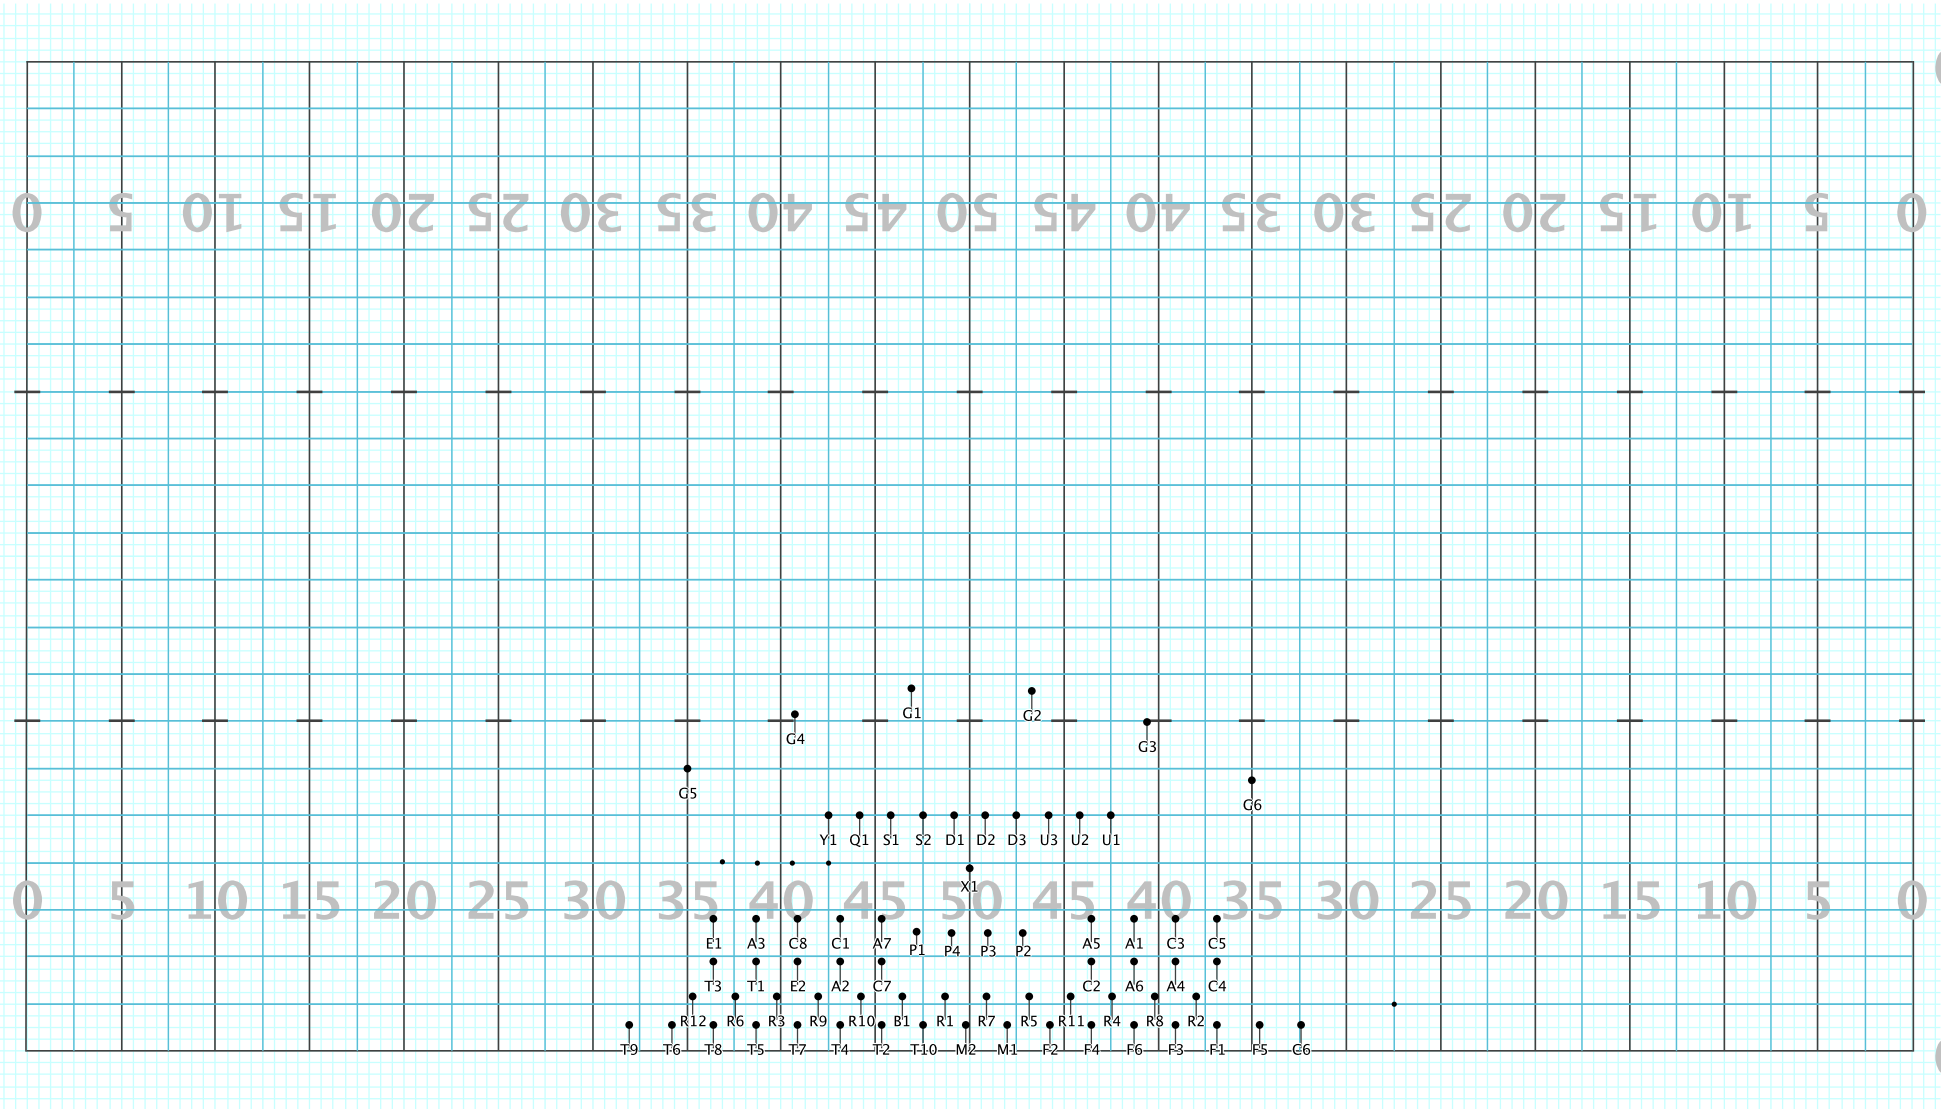

Mr. Blue Sky

Licensed to: Christopher A Ramey
Created on Pyware 3D.

Director Viewpoint

Set #52 Counts: 4 Measures: 70

Mr. Blue Sky

Licensed to: Christopher A Ramey
Created on Pyware 3D.

Director Viewpoint

Set #53 Counts: 18 Measures: 71-75

Mr. Blue Sky

Licensed to: Christopher A Ramey
Created on Pyware 3D.

Director Viewpoint

Set #54 Counts: 16 Measures:

Mr. Blue Sky

Licensed to: Christopher A Ramey
Created on Pyware 3D.

Director Viewpoint

Set #55 Counts: 9 Measures: 76-END