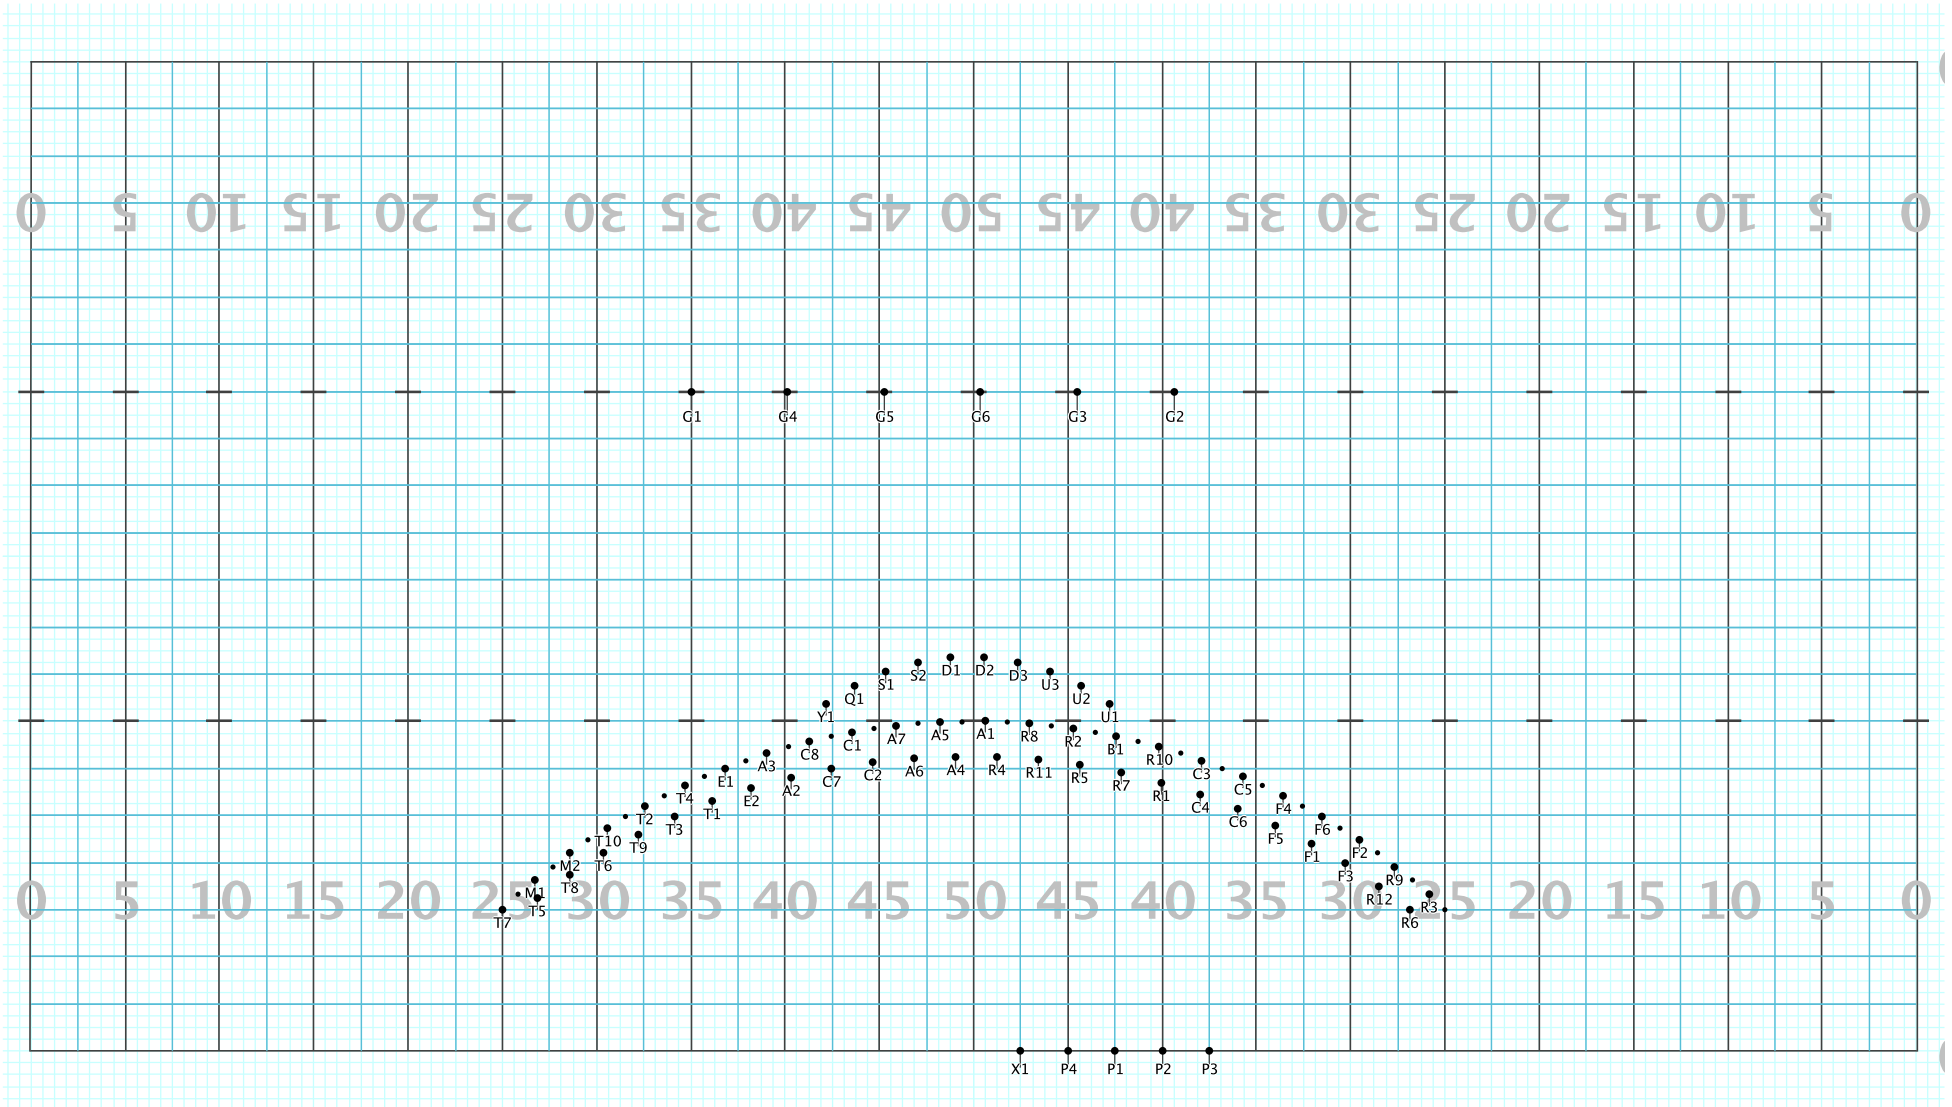

Somewhere Over the Rainbow

Licensed to: Christopher A Ramey
Created on Pyware 3D.

Director Viewpoint

Set #39 Counts: 8 Measures: 37-39