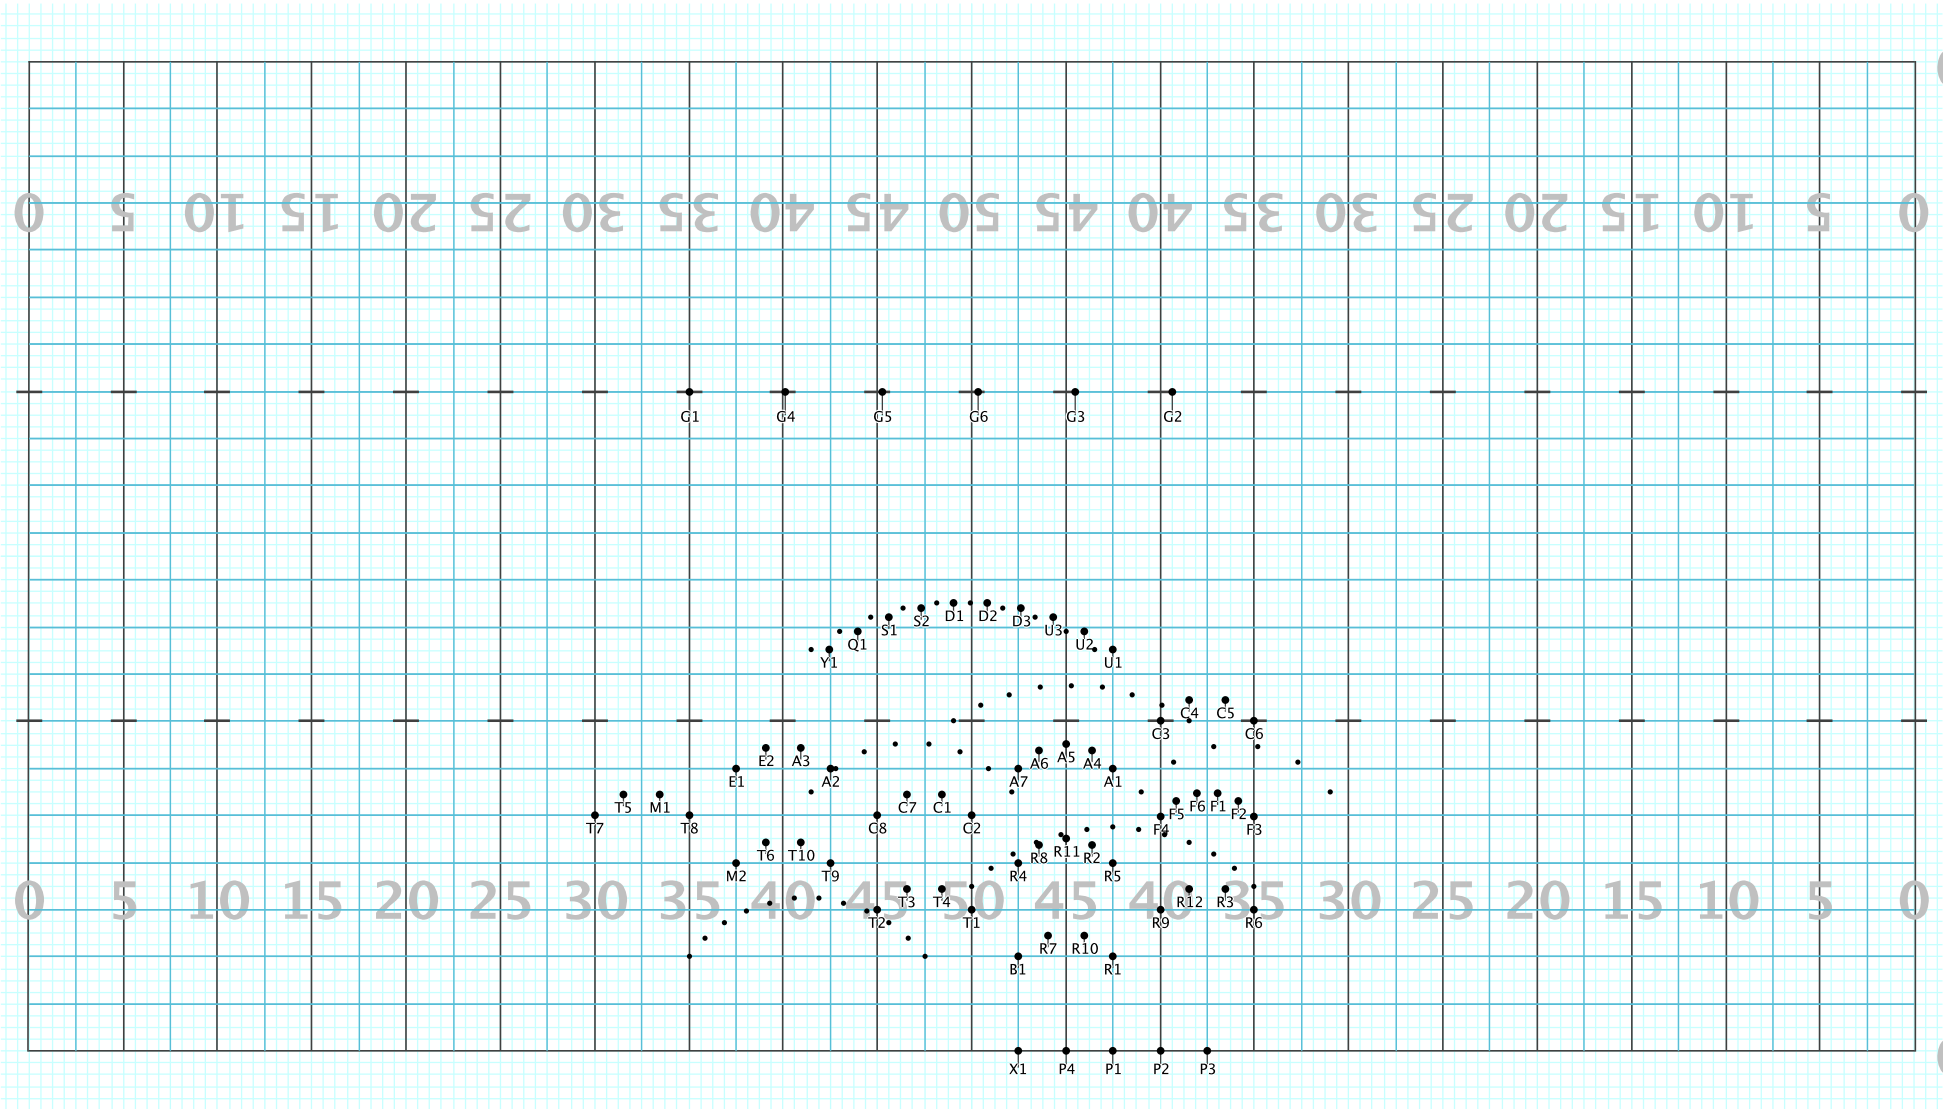

Licensed to: Christopher A Ramey
Created on Pyware 3D.

Director Viewpoint

Set #34 Counts: 16 Measures: 13-16

Somewhere Over the Rainbow

Licensed to: Christopher A Ramey
Created on Pyware 3D.

Director Viewpoint