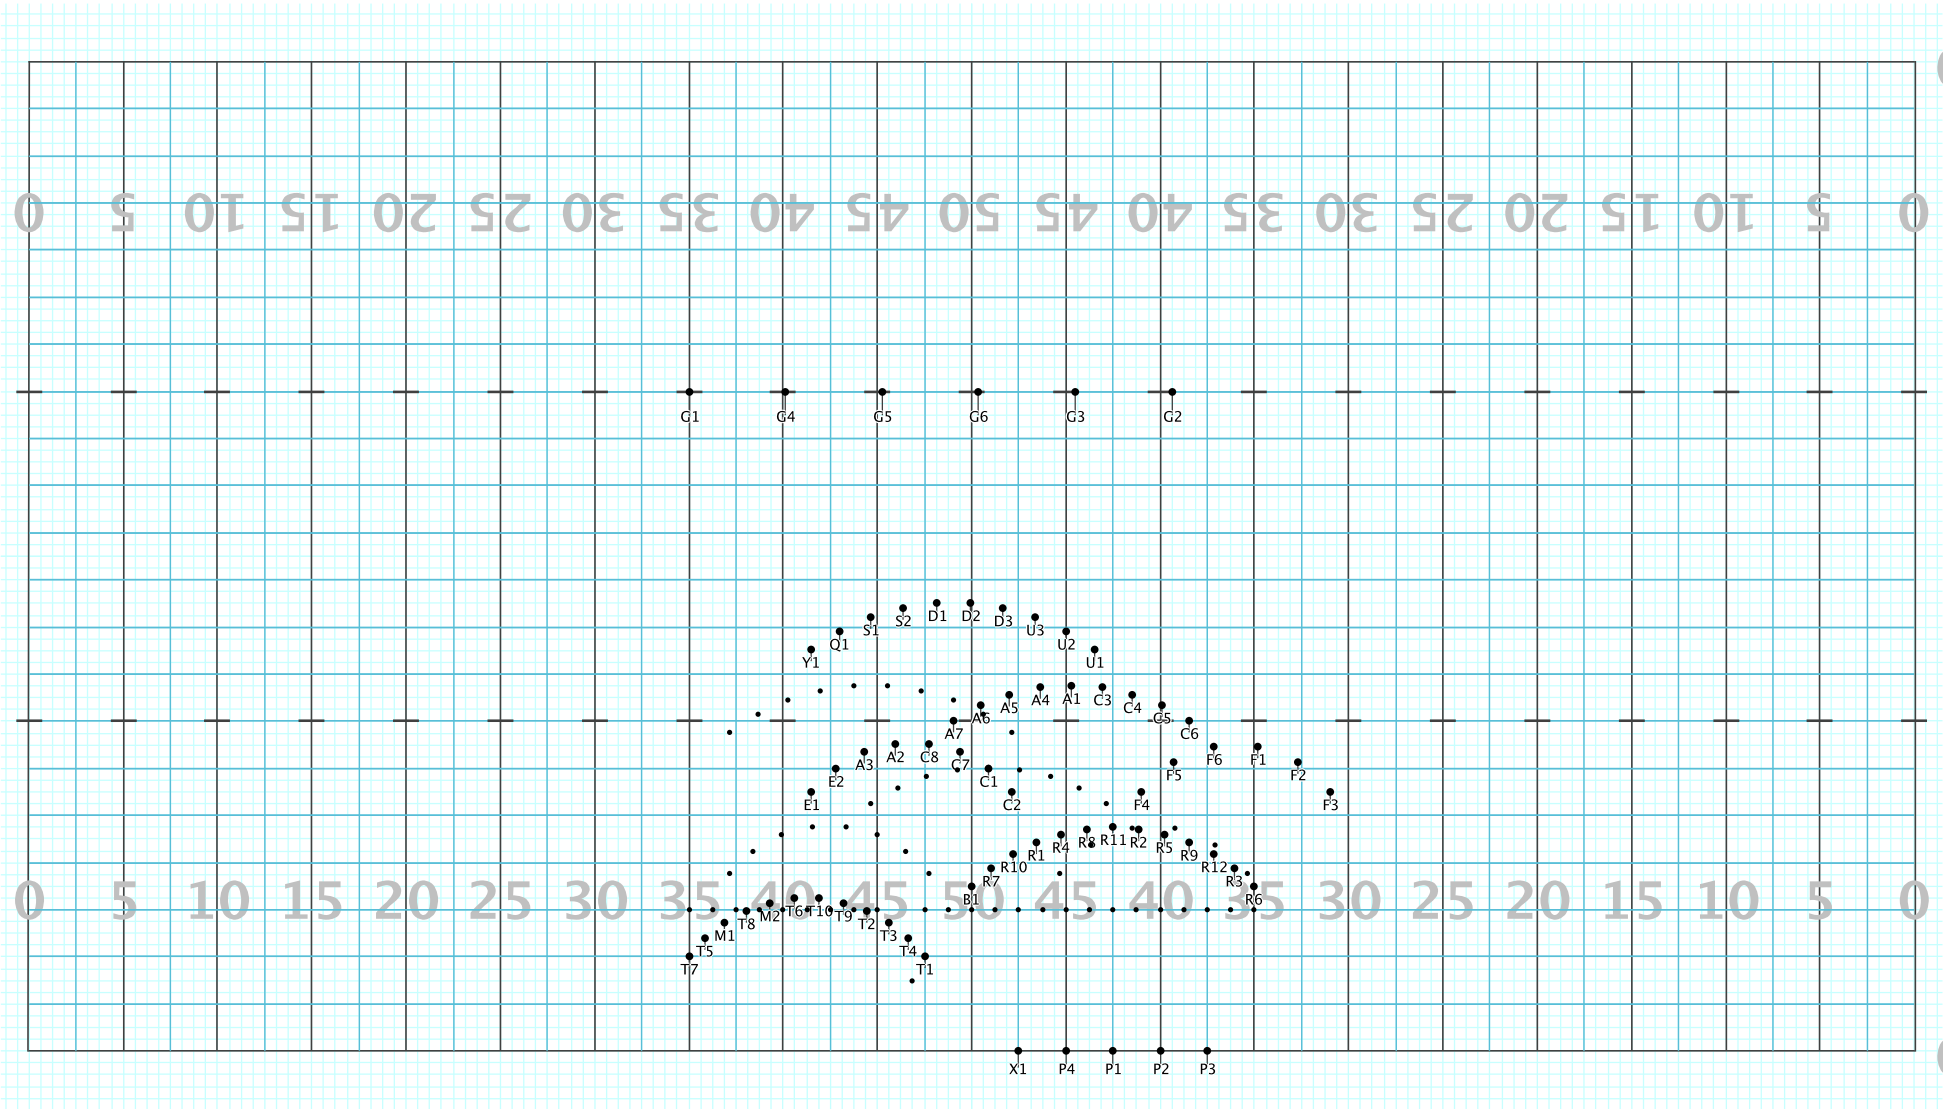

Somewhere Over the Rainbow

Licensed to: Christopher A Ramey
Created on Pyware 3D.

Director Viewpoint

Set #34 Counts: 16 Measures: 13-16