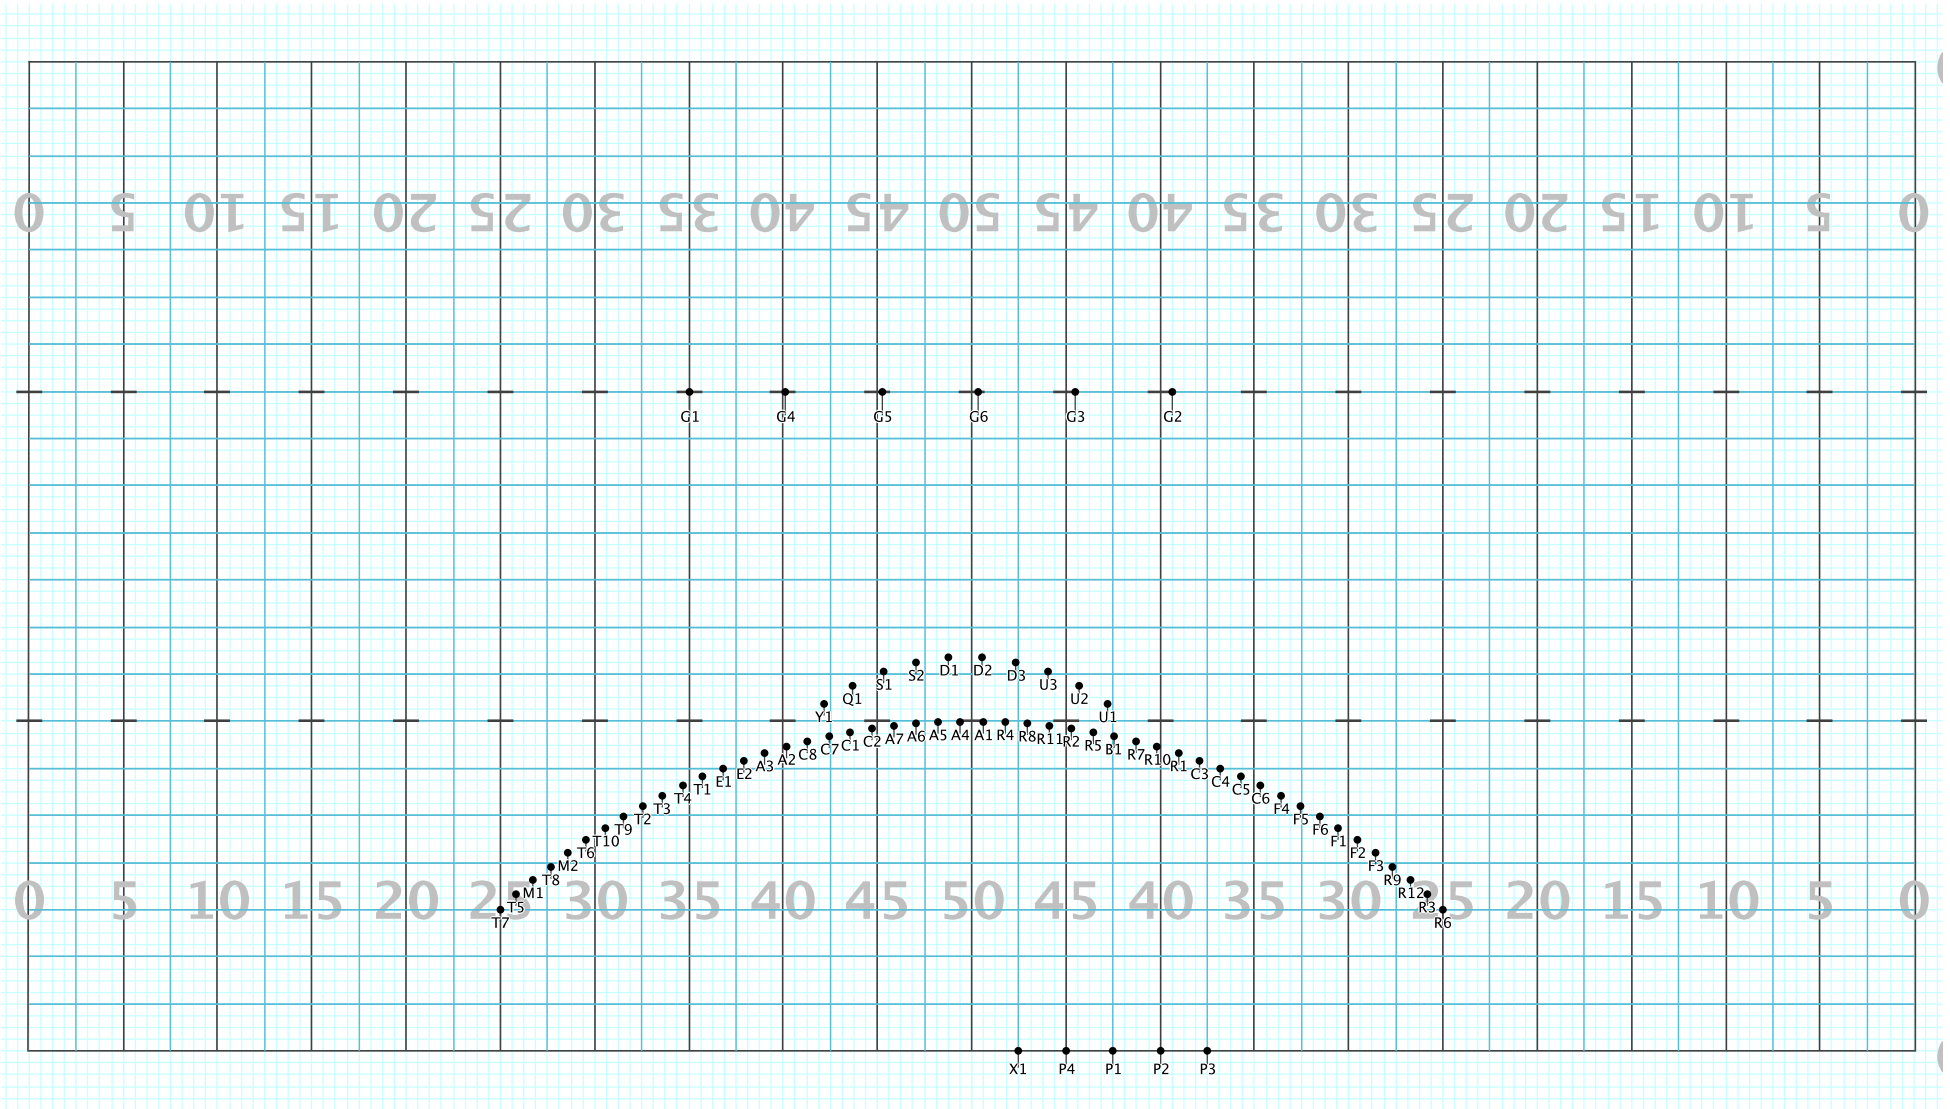

Somewhere Over the Rainbow

Licensed to: Christopher A Ramey
Created on Pyware 3D.

Director Viewpoint

Set #38 Counts: 32 Measures: 29-36