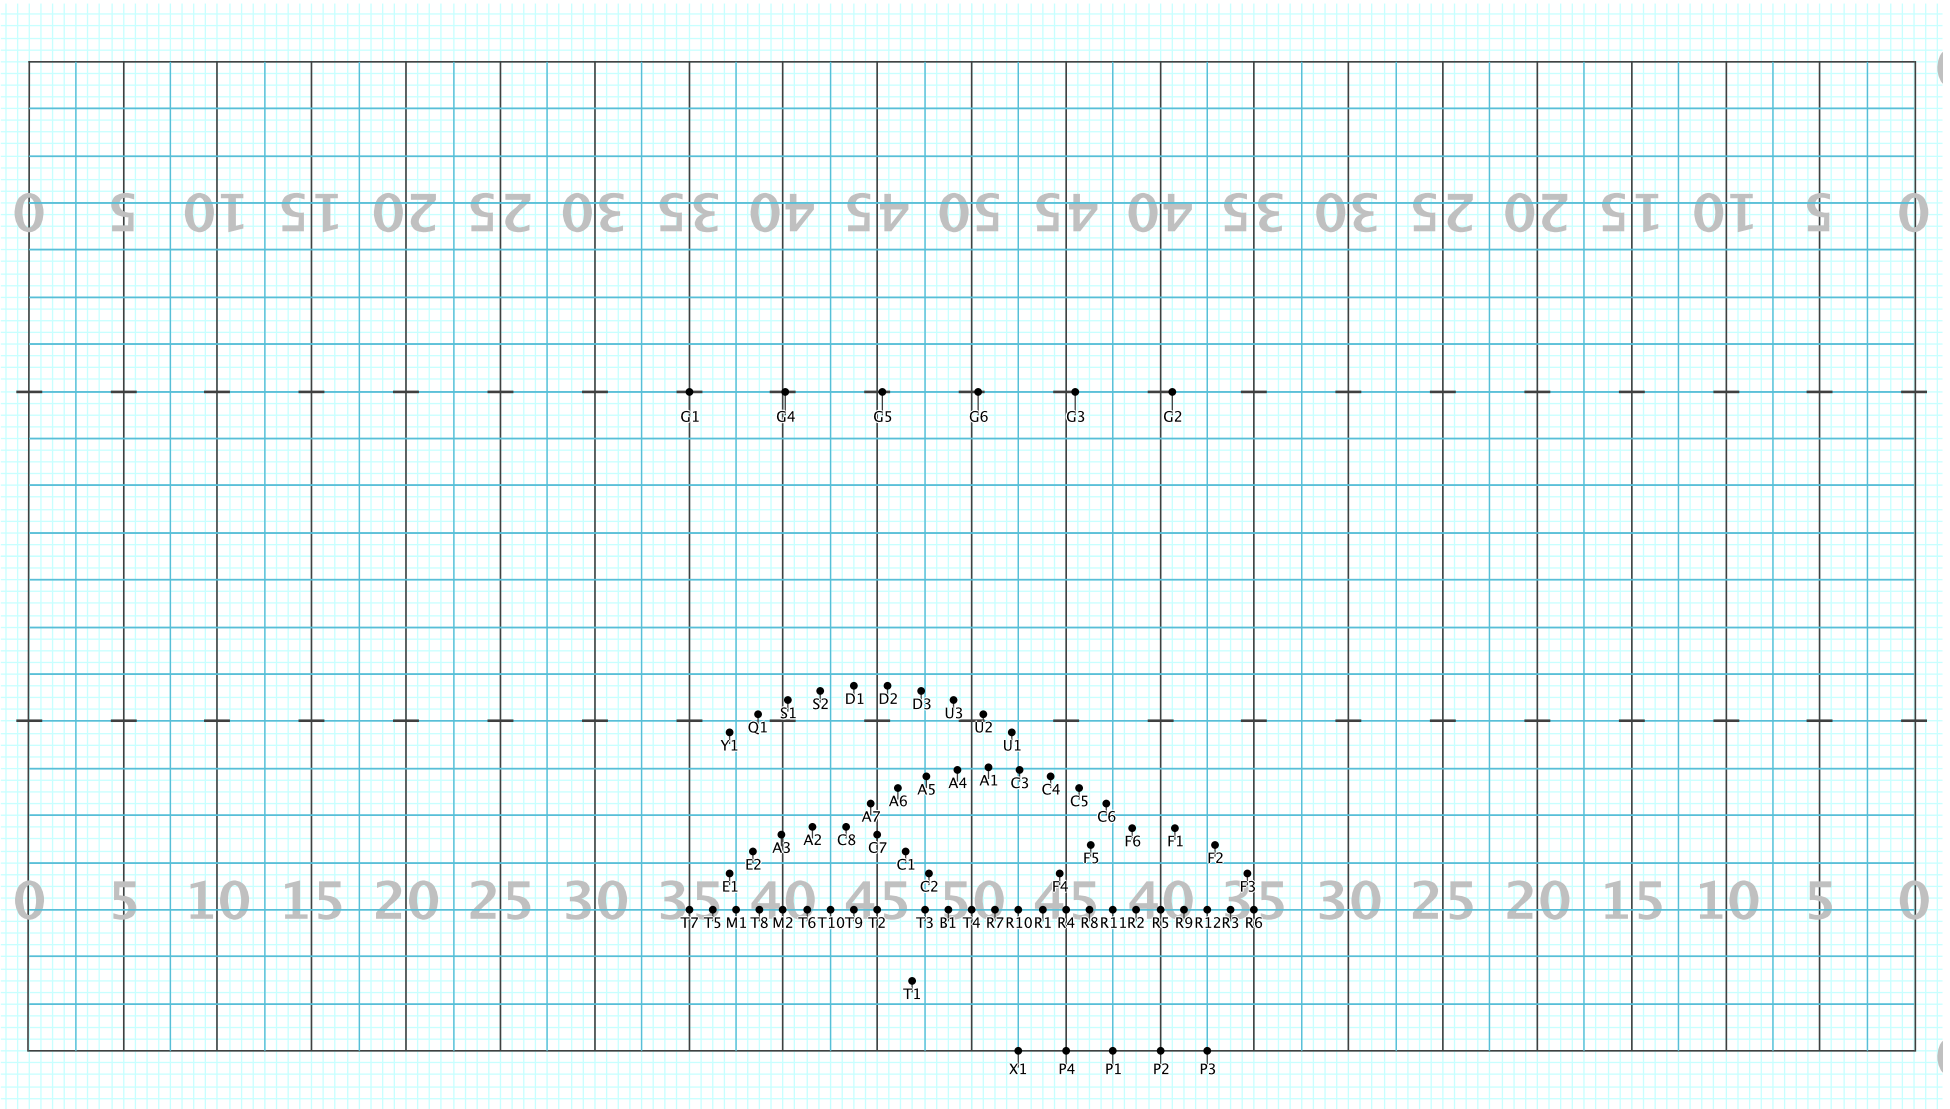

Somewhere Over the Rainbow

Licensed to: Christopher A Ramey
Created on Pyware 3D.

Director Viewpoint

Set #31 Counts: 0 Measures: Last Set of Paint it Black

Somewhere Over the Rainbow

Licensed to: Christopher A Ramey
Created on Pyware 3D.

Director Viewpoint

Set #32 Counts: 16 Measures: 1-4

Somewhere Over the Rainbow

Licensed to: Christopher A Ramey
Created on Pyware 3D.

Director Viewpoint

Set #33 Counts: 32 Measures: 5-12

Somewhere Over the Rainbow

Set #40 Counts: 8 Measures: 40-41