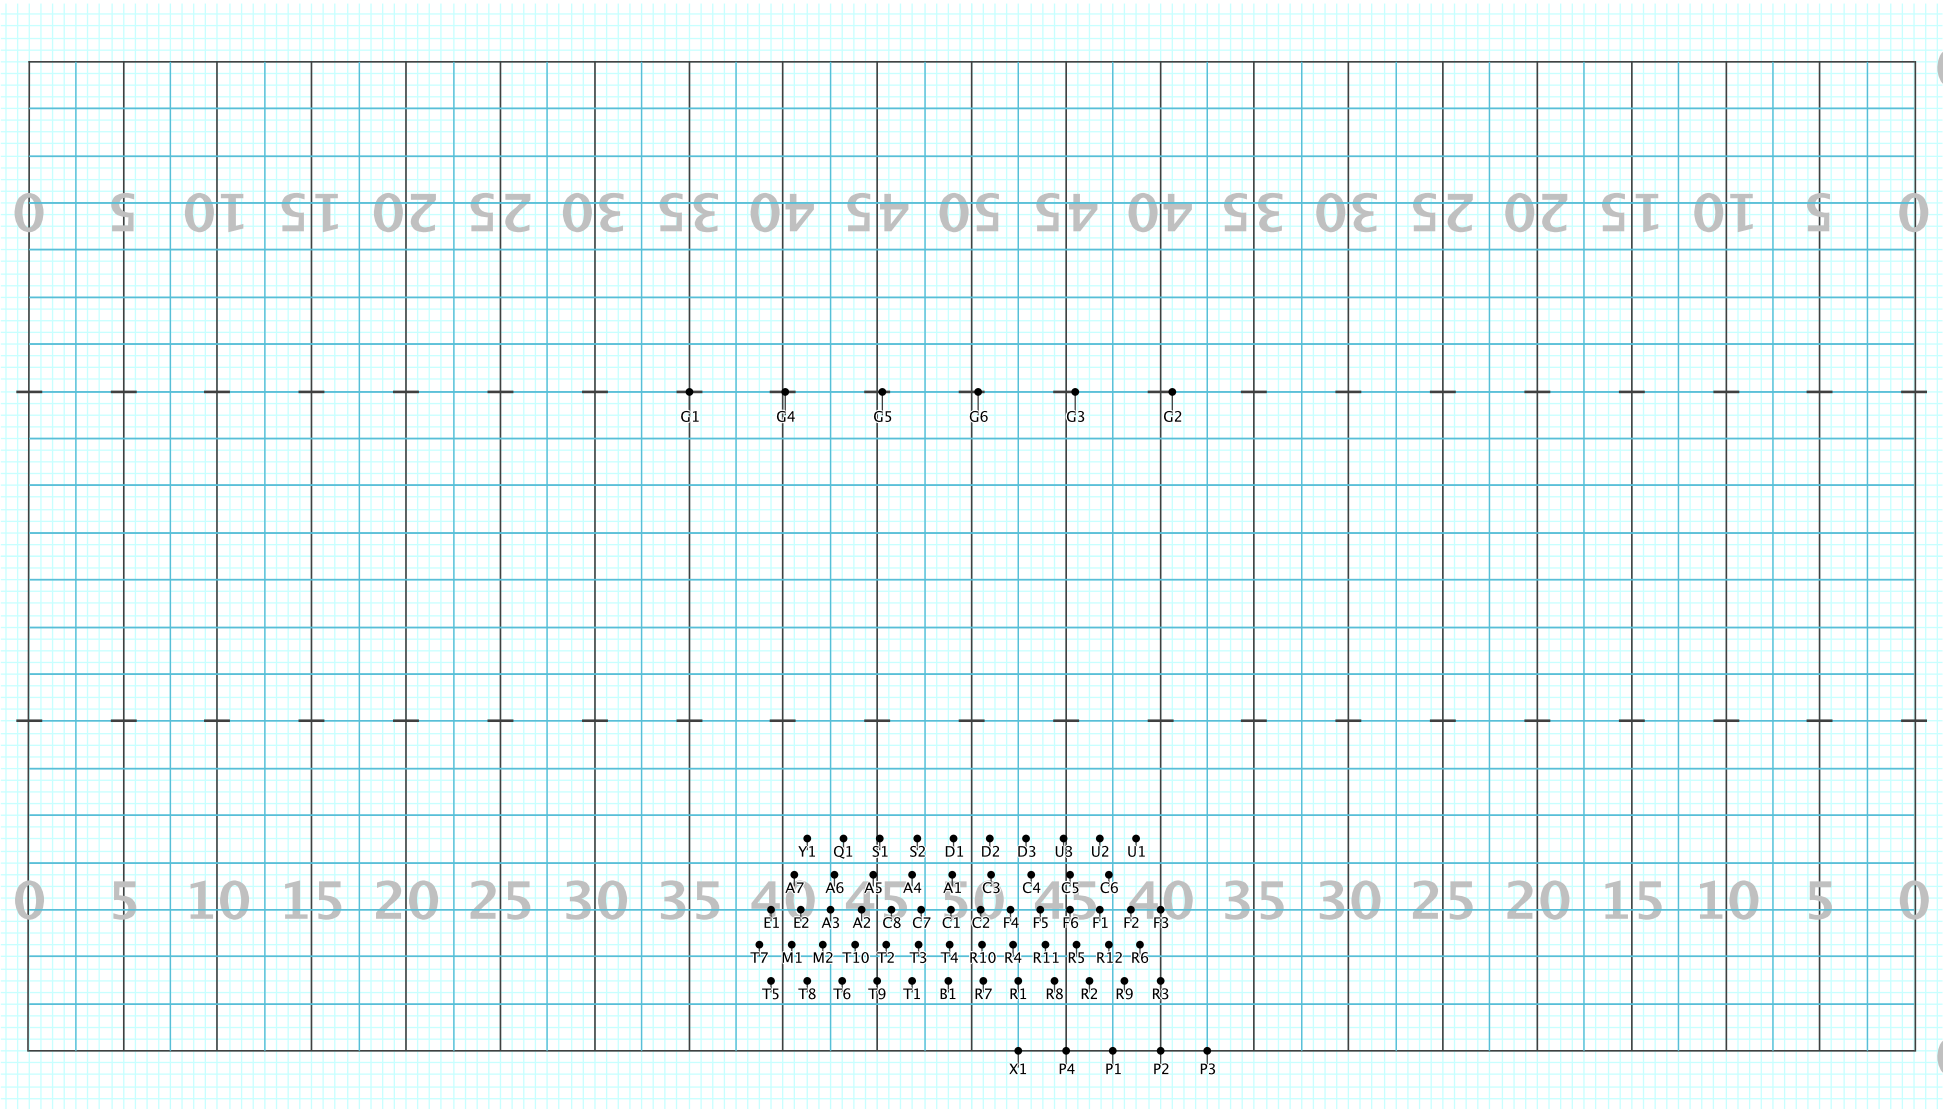

Somewhere Over the Rainbow

Licensed to: Christopher A Ramey
Created on Pyware 3D.

Director Viewpoint

Set #31 Counts: 0 Measures: Last Set of Paint it Black

Somewhere Over the Rainbow

Licensed to: Christopher A Ramey
Created on Pyware 3D.

Director Viewpoint

Set #32 Counts: 16 Measures: 1-4

Somewhere Over the Rainbow

Licensed to: Christopher A Ramey
Created on Pyware 3D.

Director Viewpoint

Set #33 Counts: 32 Measures: 5-12

Somewhere Over the Rainbow

Set #40 Counts: 8 Measures: 40-41