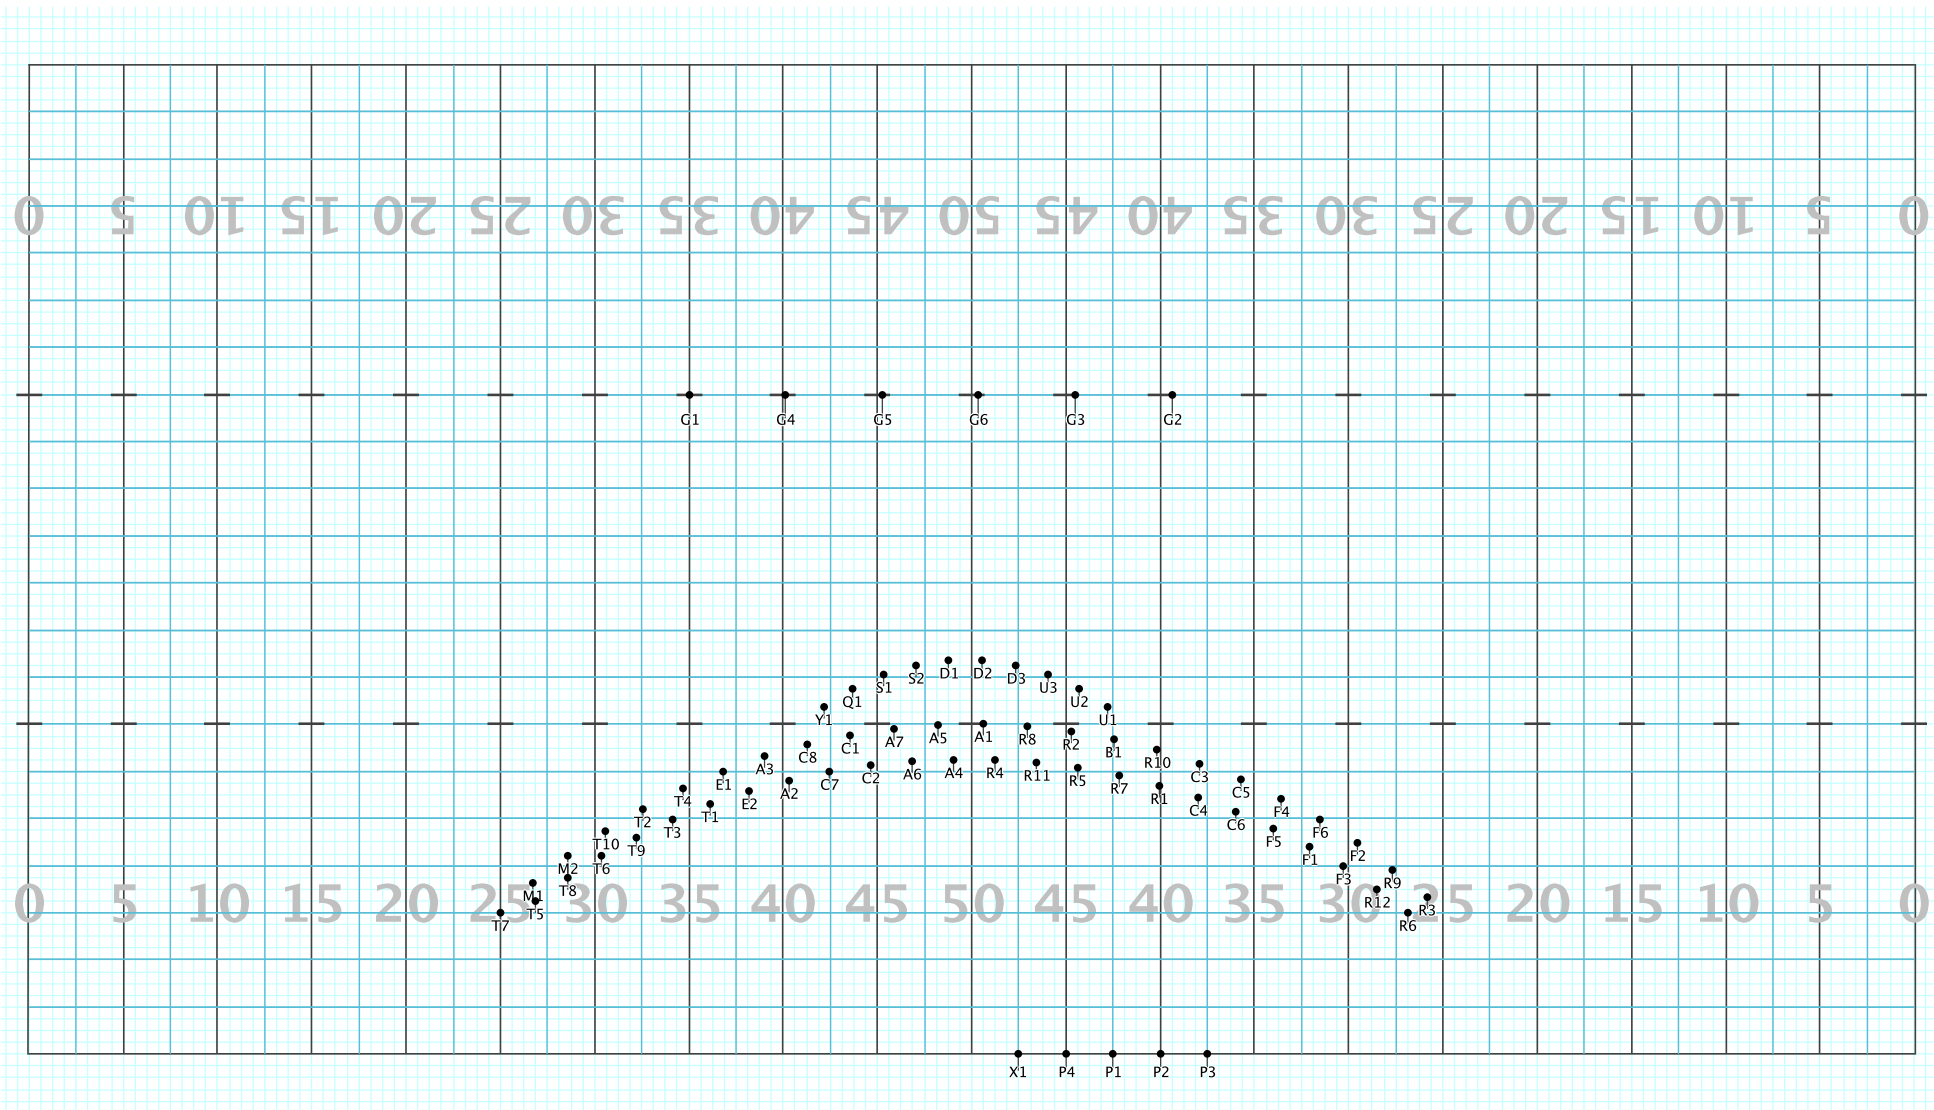

Licensed to: Christopher A Ramey
Created on Pyware 3D.

Director Viewpoint

Set #39 Counts: 8 Measures: 37-39

Somewhere Over the Rainbow

Licensed to: Christopher A Ramey
Created on Pyware 3D.

Director Viewpoint

Set #40 Counts: 8 Measures: 40-41