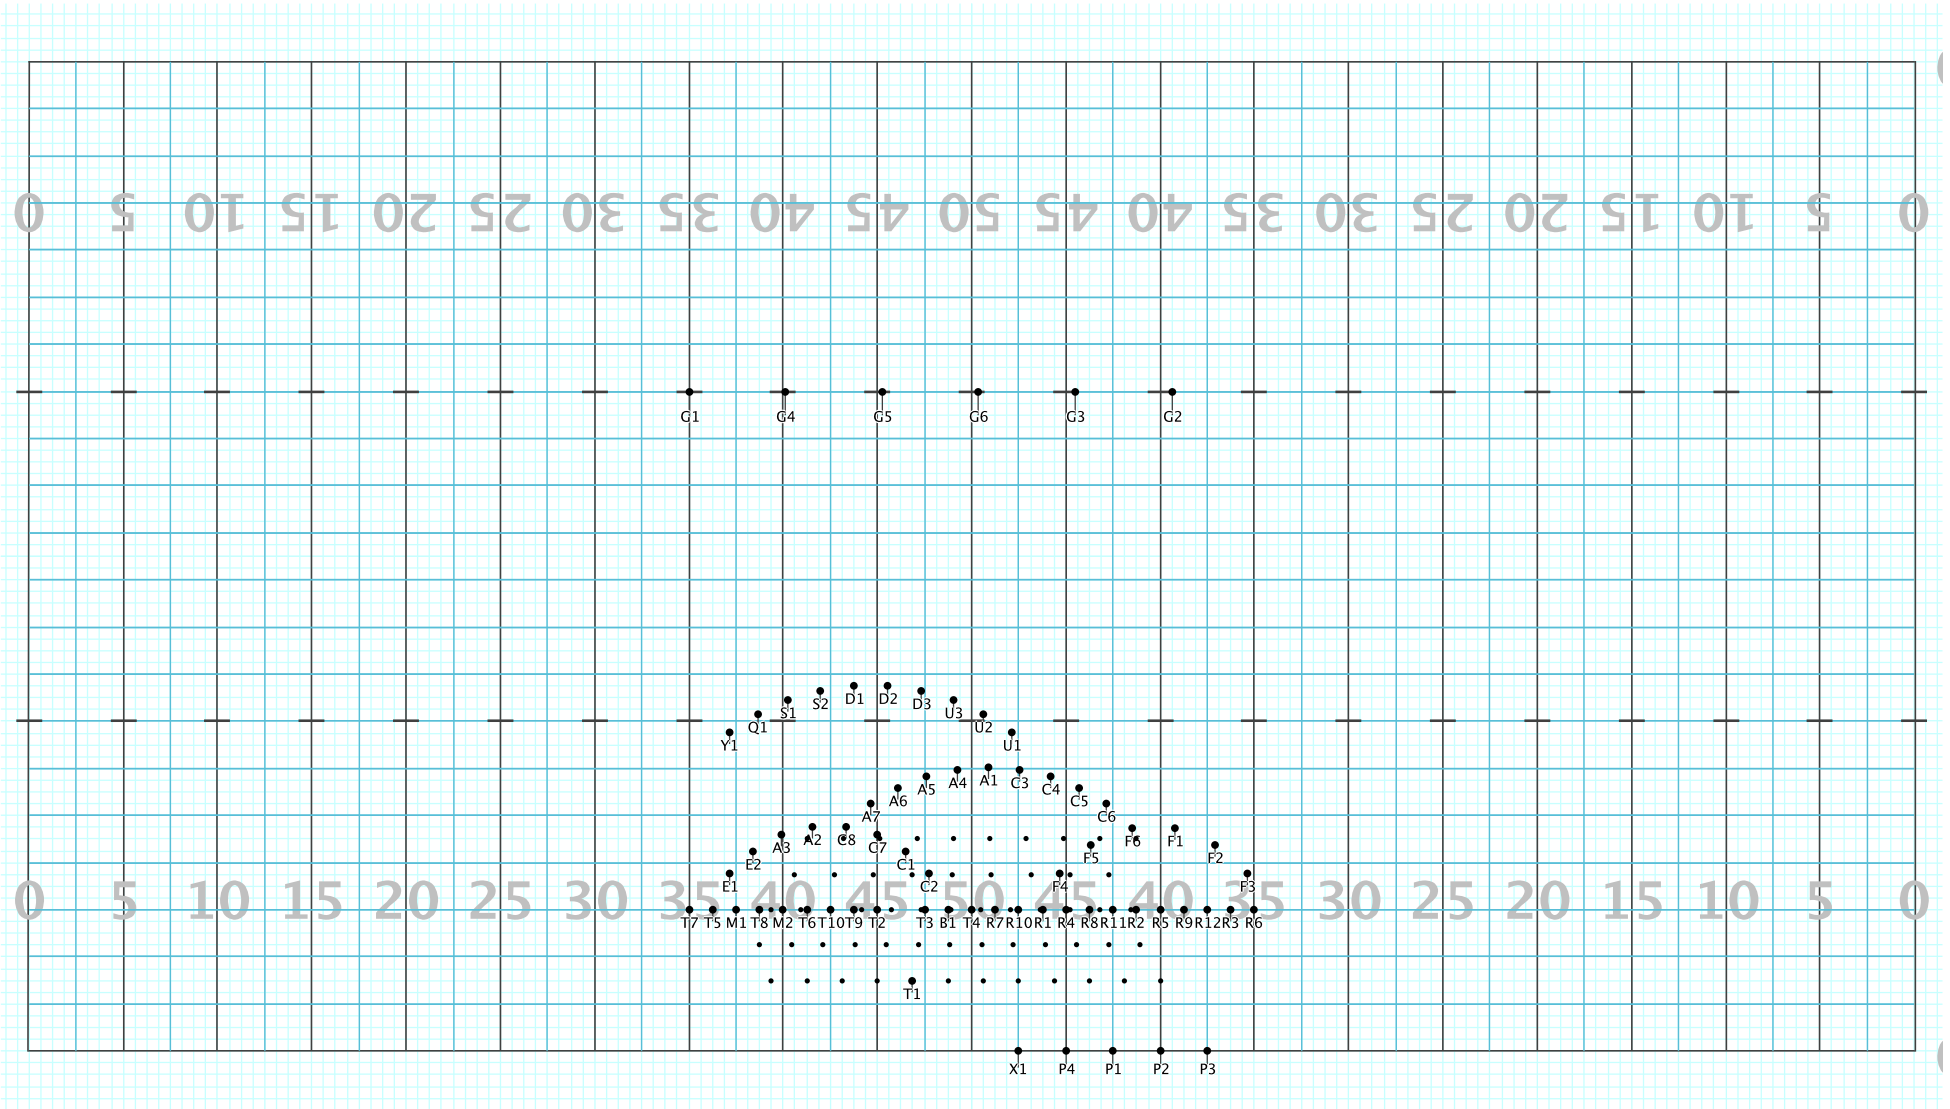

Somewhere Over the Rainbow

Licensed to: Christopher A Ramey
Created on Pyware 3D.

Director Viewpoint

Set #31 Counts: 0 Measures: Last Set of Paint it Black

Somewhere Over the Rainbow

Licensed to: Christopher A Ramey
Created on Pyware 3D.

Director Viewpoint

Set #32 Counts: 16 Measures: 1-4

Somewhere Over the Rainbow

Licensed to: Christopher A Ramey
Created on Pyware 3D.

Director Viewpoint

Set #33 Counts: 32 Measures: 5-12

Somewhere Over the Rainbow

Set #40 Counts: 8 Measures: 40-41