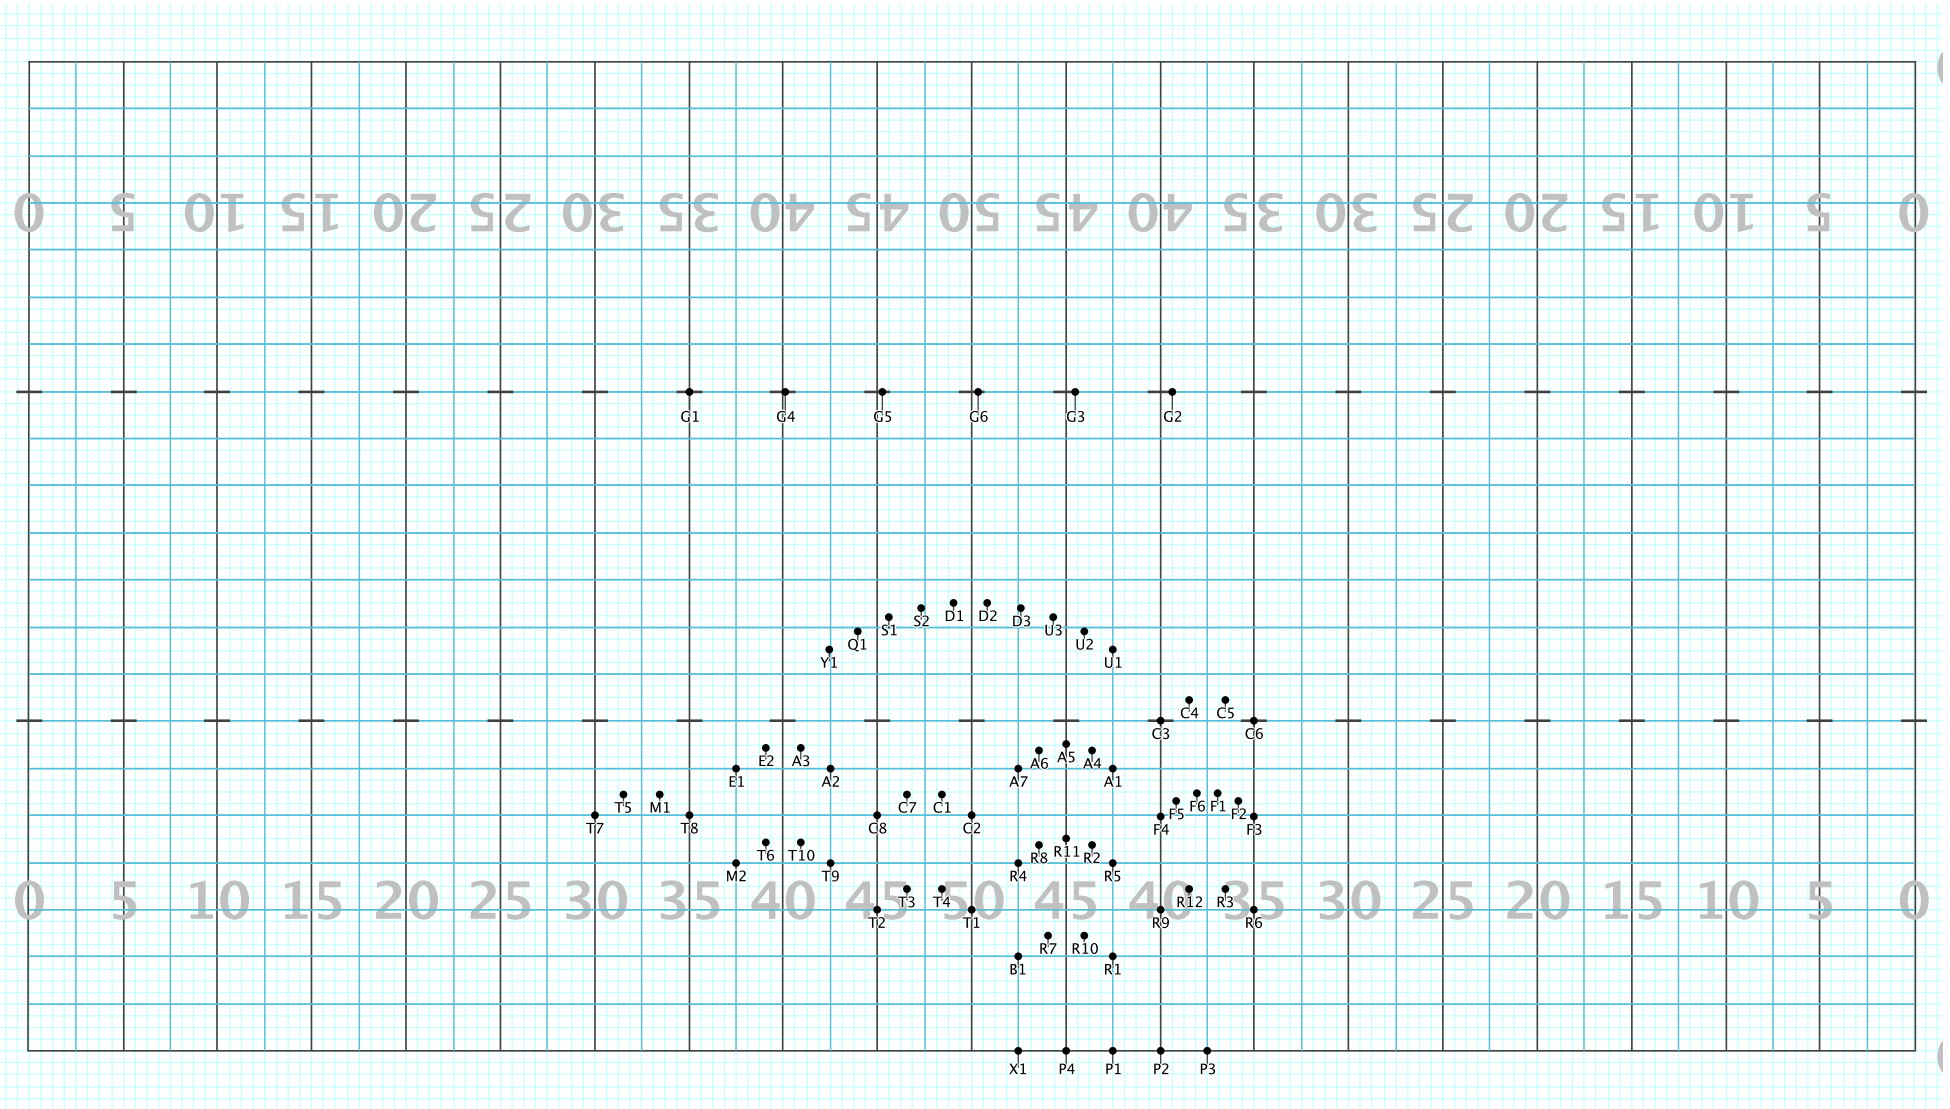

Somewhere Over the Rainbow

Licensed to: Christopher A Ramey
Created on Pyware 3D.

Director Viewpoint

Set #36 Counts: 16 Measures: 21-24