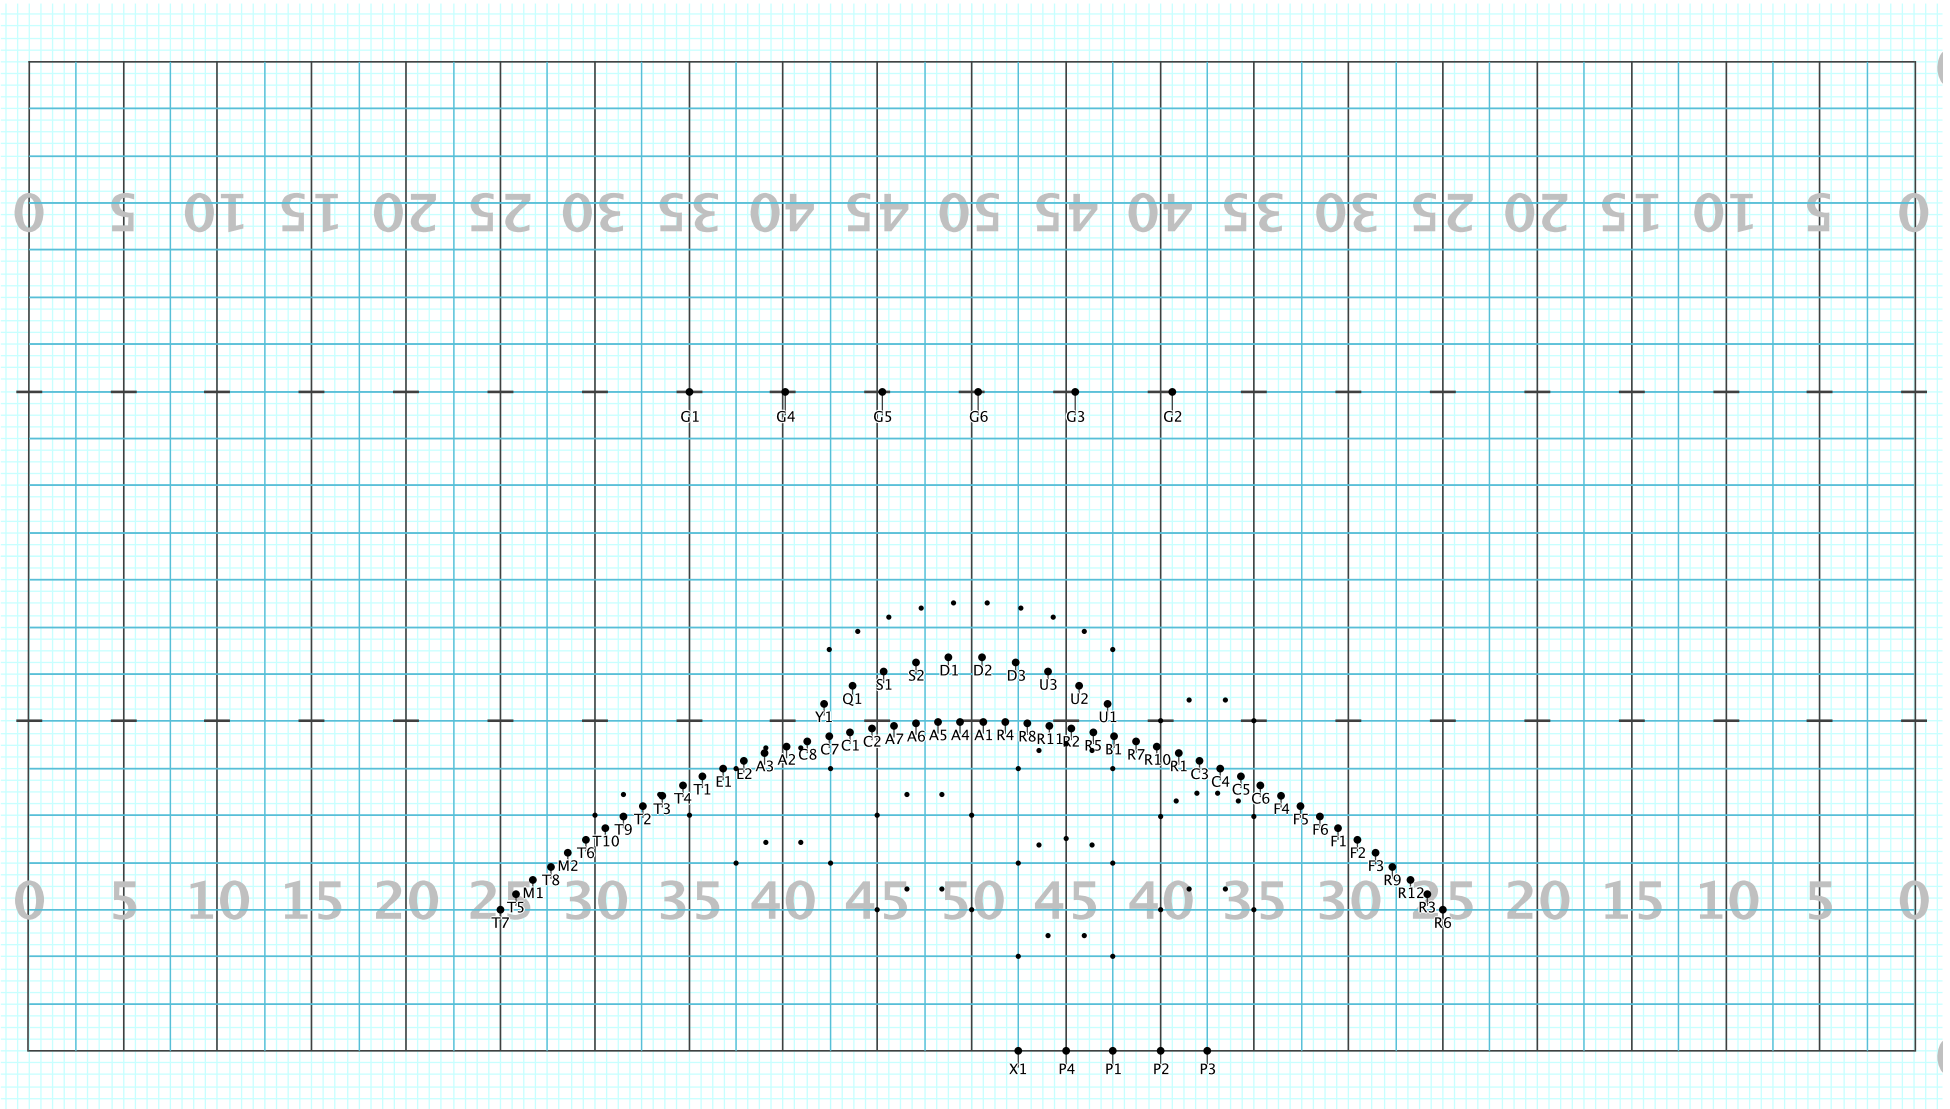

Set #35 Counts: 16 Measures: 17-20

Somewhere Over the Rainbow

Licensed to: Christopher A Ramey
Created on Pyware 3D.

Director Viewpoint

Set #36 Counts: 16 Measures: 21-24

Somewhere Over the Rainbow

Licensed to: Christopher A Ramey
Created on Pyware 3D.